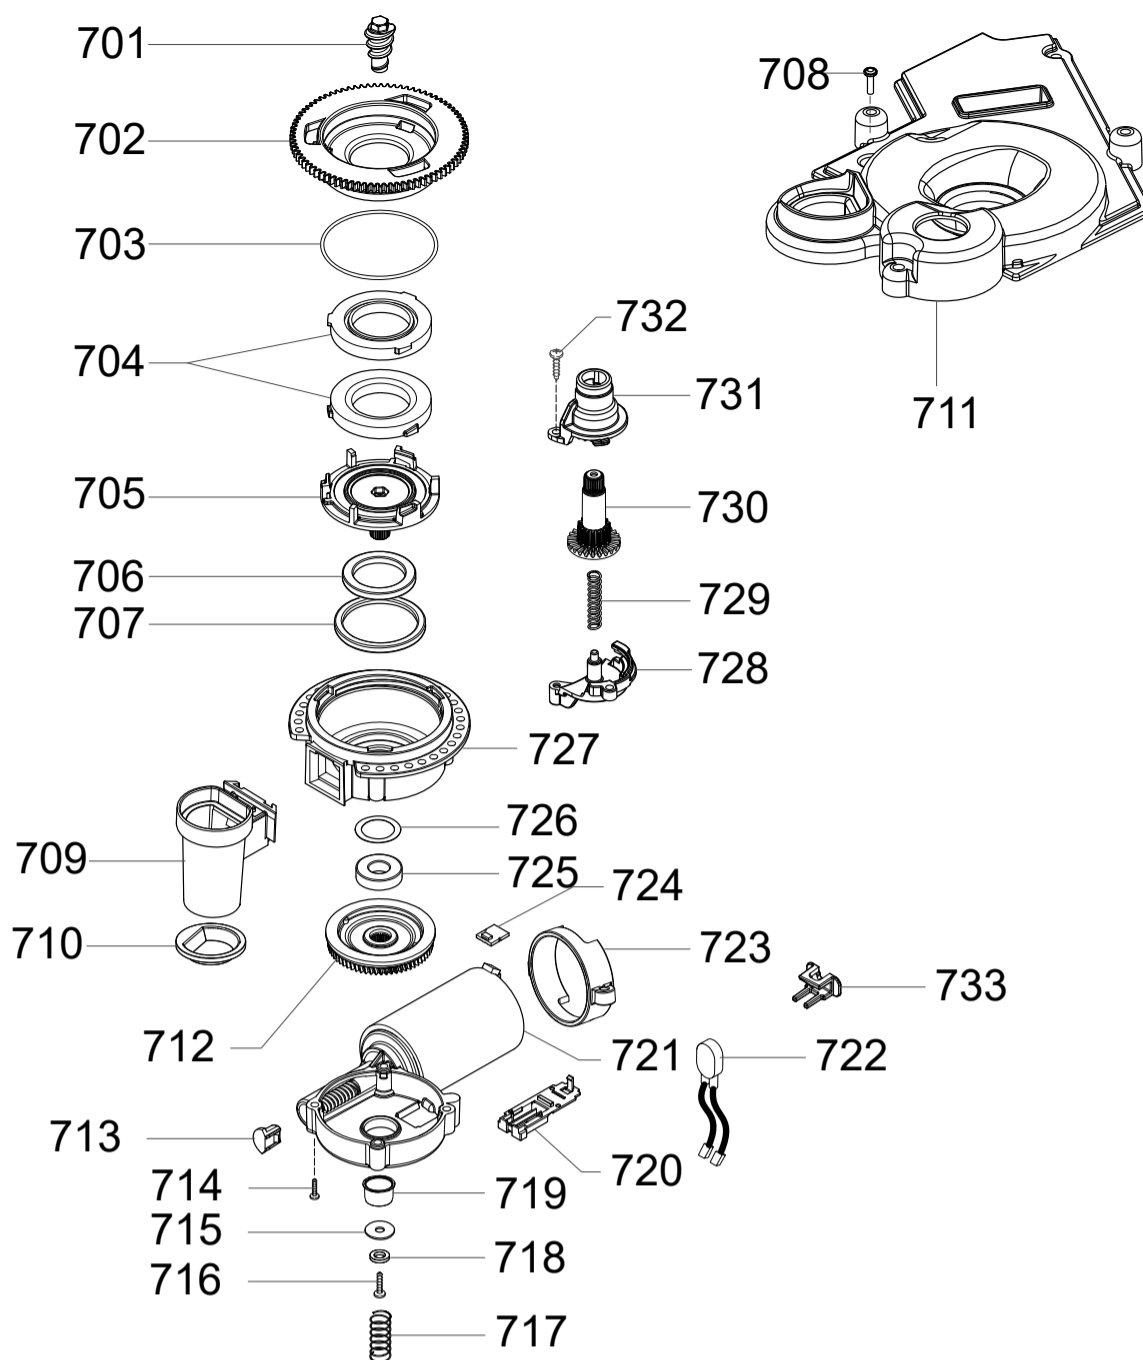

GAGGIA®

RI9700/60-64

Cod.886970060010- 886970064540

POS	CODICE	12NC	DESCRIZIONE	NOTE	POS	CODICE	12NC	DESCRIZIONE	NOTE
701	11011205	996530005991	TEA ZAMA INCREASE SCREW GRINDER						
702		421941094152	BLK COF.GRINDER UPPER GRINDER SUPPORT V2						
703	140328960	996530013577	OR ORM 0530-15 NBR FDA						
704	146520100	996530016342	BAKED CLAY GRINDER 48X28						
705	149198350	996530017952	BLK LOWER COFFEEGRINDER GRINDER SUPPORT						
706	123030300	996530011183	AXIAL BEARING EKKO 342.35252						
707	140360500	996530013597	FELT RING 45,4X39,4X4						
708	12000450	996530007819	SCREW TCB TORX 10 3,5X12 PLAST.ZN-N						
709	11026355	996530068049	BLK GROUND COFF.OUTLET CONVEYOR V4 ASSY.						
710	11030459	996530072511	GRY GROUND COFFEE CONT.LOWER SEAL SMART1						
711	11023063	996530007569	COFFEE GRINDER SOUNDPROOFING COVER MDS						
712	226000300	996530029609	GEAR SX Z=38 FOR GRINDER MOTION ASSY.						
713	149214800	996530018139	MC V3 MOD=1,25 WORM SCREW CENTRING CAP						
714	129661702	996530012992	SCREW TCB TORX 3,5X30 PLAST.ZN-B						
715	128381902	996530012375	STEEL FLAT WASHER DI=4,3 DE=14 SP=1,5						
716	129574802	996530012928	SCREW TCB TORX 20 M4X30 ZN-B						
717	11000597	996530000376	COFFEE GRINDER SUPPORT SPRING P124						
718	128310402	996530012341	GALV.WASHER UNI 8842 A4						
719	11002873	996530001389	INSULATOR BUSH FOR GRINDER MOTOR P124						
720	149199050	996530017963	BLK SENSOR SUPPORT FOR COF.GRINDER MOTOR						
721	11000513	996530000317	MOTOR COFFEEGRINDER V3.1 ASSY.	230V					
		421941305001	MOTOR COFFEEGRINDER V3.1 ASSY.	120V					
722	17800040	996530009633	2POLES CONNECTOR GRINDER MOTOR MDS UL						
723	11000194	996530000115	BLACK COFFEEGRINDER MOTOR SUPPORT P124						
724	181540900	996530022784	ELECTR.BOARD WITH SENSOR HAL506 SF-K						
725	123030200	996530011182	RADIAL BEARING 61900.2RS1						
726	128381800	996530012374	STEEL CRINKLE WASHER 21,8X14X0,25						
727	142905450	996530015258	BLK UPPER BODY WITH COFFEE GROUND OUTLET						
728	11002613	996530001314	LOWER COFFEEGRINDER GEAR SUPPORT P124						
729	11002572	996530001308	COFFEEGRINDER REGULATION SPRING P124						
730	11003784	996530001907	COFFEE GRINDING ADJUSTMENT GEAR P0049						
731	11002508	996530001296	UPPER COFFEEGRINDER GEAR SUPPORT P124						
732	129914002	996530013165	SCREW TCB TORX 10 3,5X16 PLAST.ZN-B						
733	17001921	996530072477	BLK WIRING FIX INSERT FOR GRINDER BOARD						
	11023062	996530067517	GEN.COFFEE GRINDER MOTOR MDS ASSY.	230V					
	11025469	996530069907	GEN.COFFEE GRINDER MOTOR MDS ASSY.	120V					

GAGGIA®

GAGGIA BABILA

TABLE 7/9