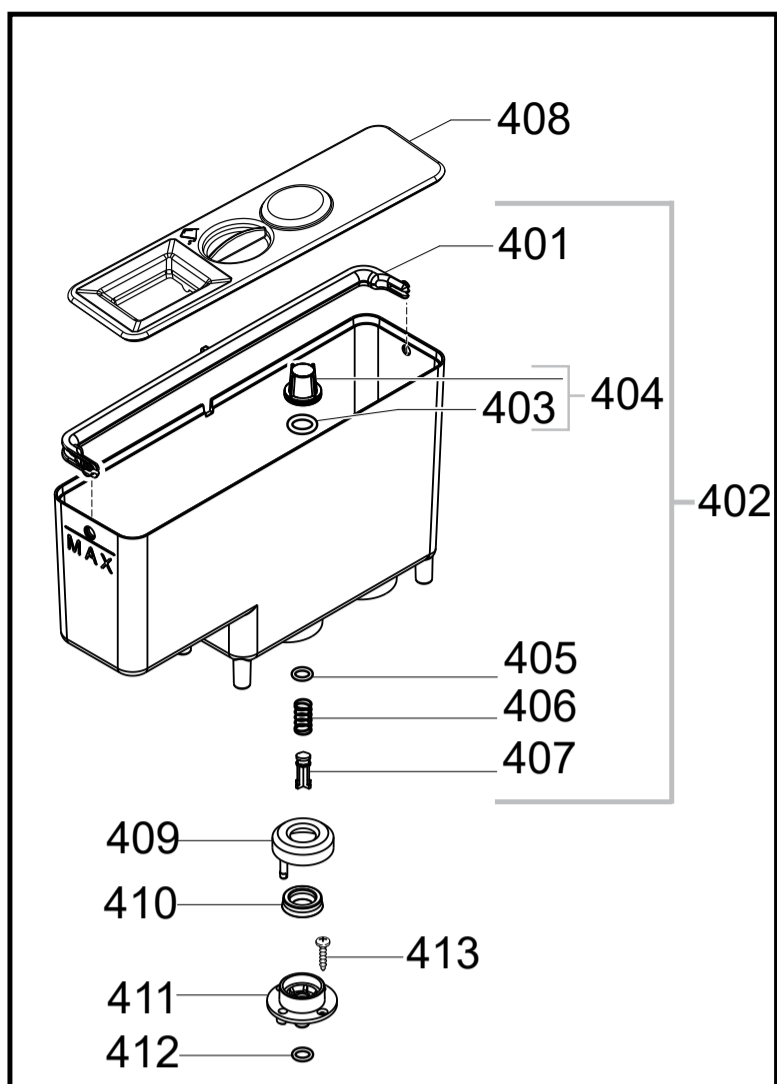

GAGGIA®

RI9700/60-64

Cod.886970060010- 886970064540

POS	CODICE	12NC	DESCRIZIONE	NOTE	POS	CODICE	12NC	DESCRIZIONE	NOTE
401	11023155	996530007587	BLACK WATER CONTAINER HANDLE MDS						
402		421944055841	NAT/GRY WATER CONT.LONGEVITY MDS ASSY						
403	140328461	996530013571	OR ORM 0190-10 EPDM						
404	224640200	996530029115	WHITE WATER CONTAINER EXT.FILTER ASSY.						
405	140324362	996530013507	OR ORM 0060-30 SILICONE						
406	126764718	996530011626	SS WATER CONTAINER VALVE SPRING						
407	147660562	996530016894	GREY PISTON FOR WATER CONTAINER VALVE						
408	11023038	996530007553	NAT/GREY WATER CONTAINER LID MDS						
409	0701.031.150	996530044417	GREY WATER VALVE GACO DIM 14 SEAL COVER						
410	145842900	996530015823	NBR WATER CONT.VALVE GACO DIM14 SEAL						
411	0701.014.150	996530044404	GREY WATER VALVE GACO DIM 14 SEAL CONT.						
412	140320461	996530013446	OR ORM 0080-20 TERMOIL						
413	129535721	996530012898	SCREW TSP TORX 10 AB 3,5X9,5 SHEET SS						
414		421944055871	NAT/GRY BEAN COF.CONT.LID S/SC.V2 MDS AS						
415	149213059	996530018116	GREY CAP FOR KNOBS BEAN CONTAINER						
416	120350604	996530010768	SHAFT 6 UNI 7434						
417	11022951	996530007508	BLACK GRIND.ADJUSTMENT KNOB MDS						
418	17800430	996530073402	5POLES CONNECTOR MC SENSORS V2 MDS UL						
419	11023025	996530007543	SS DRIP TRAY GRATE MDS						
420	17000147	996530066732	BLACK GRATE SEAL V3 MYB9/H-P						
421	11023030	996530007545	BLACK DRIP TRAY COVER MDS						
422	11023029	996530067463	SM/SS-BLACK DRIP TRAY MDS ASSY.						
423	17000001	996530009554	RED FLOAT FOR DRIP TRAY MDS						
424	17000204	996530067529	BLACK REED SENSOR SUPPORT MDS						

GAGGIA®

GAGGIA BABILA

TABLE 4/9