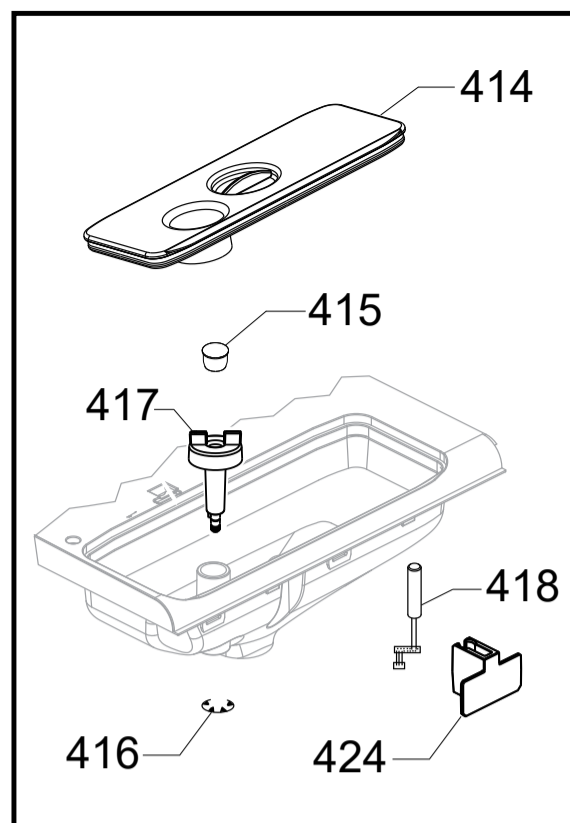

GAGGIA®

RI9700/60-64

Cod.886970060010- 886970064540

POS	CODICE	12NC	DESCRIZIONE	NOTE	POS	CODICE	12NC	DESCRIZIONE	NOTE
401	11023155	996530007587	BLACK WATER CONTAINER HANDLE MDS						
402		421944055841	NAT/GRY WATER CONT.LONGEVITY MDS ASSY						
403	140328461	996530013571	OR ORM 0190-10 EPDM						
404	224640200	996530029115	WHITE WATER CONTAINER EXT.FILTER ASSY.						
405	140324362	996530013507	OR ORM 0060-30 SILICONE						
406	126764718	996530011626	SS WATER CONTAINER VALVE SPRING						
407	147660562	996530016894	GREY PISTON FOR WATER CONTAINER VALVE						
408	11023038	996530007553	NAT/GREY WATER CONTAINER LID MDS						
409	0701.031.150	996530044417	GREY WATER VALVE GACO DIM 14 SEAL COVER						
410	145842900	996530015823	NBR WATER CONT.VALVE GACO DIM14 SEAL						
411	0701.014.150	996530044404	GREY WATER VALVE GACO DIM 14 SEAL CONT.						
412	140320461	996530013446	OR ORM 0080-20 TERMOIL						
413	129535721	996530012898	SCREW TSP TORX 10 AB 3,5X9,5 SHEET SS						
414		421944055871	NAT/GRY BEAN COF.CONT.LID S/SC.V2 MDS AS						
415	149213059	996530018116	GREY CAP FOR KNOBS BEAN CONTAINER						
416	120350604	996530010768	SHAFT 6 UNI 7434						
417	11022951	996530007508	BLACK GRIND.ADJUSTMENT KNOB MDS						
418	17800430	996530073402	5POLES CONNECTOR MC SENSORS V2 MDS UL						
419	11023025	996530007543	SS DRIP TRAY GRATE MDS						
420	17000147	996530066732	BLACK GRATE SEAL V3 MYB9/H-P						
421	11023030	996530007545	BLACK DRIP TRAY COVER MDS						
422	11023029	996530067463	SM/SS-BLACK DRIP TRAY MDS ASSY.						
423	17000001	996530009554	RED FLOAT FOR DRIP TRAY MDS						
424	17000204	996530067529	BLACK REED SENSOR SUPPORT MDS						

GAGGIA®

GAGGIA BABILA

TABLE 4/9