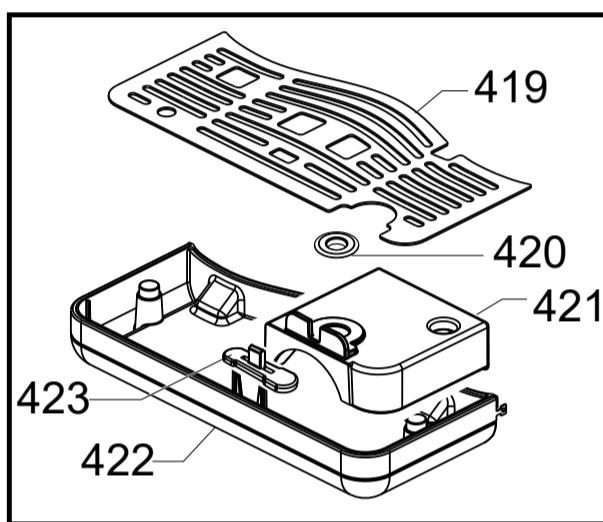

GAGGIA®

RI9700/60-64

Cod.886970060010- 886970064540

POS	CODICE	12NC	DESCRIZIONE	NOTE	POS	CODICE	12NC	DESCRIZIONE	NOTE
401	11023155	996530007587	BLACK WATER CONTAINER HANDLE MDS						
402		421944055841	NAT/GRY WATER CONT.LONGEVITY MDS ASSY						
403	140328461	996530013571	OR ORM 0190-10 EPDM						
404	224640200	996530029115	WHITE WATER CONTAINER EXT.FILTER ASSY.						
405	140324362	996530013507	OR ORM 0060-30 SILICONE						
406	126764718	996530011626	SS WATER CONTAINER VALVE SPRING						
407	147660562	996530016894	GREY PISTON FOR WATER CONTAINER VALVE						
408	11023038	996530007553	NAT/GREY WATER CONTAINER LID MDS						
409	0701.031.150	996530044417	GREY WATER VALVE GACO DIM 14 SEAL COVER						
410	145842900	996530015823	NBR WATER CONT.VALVE GACO DIM14 SEAL						
411	0701.014.150	996530044404	GREY WATER VALVE GACO DIM 14 SEAL CONT.						
412	140320461	996530013446	OR ORM 0080-20 TERMOIL						
413	129535721	996530012898	SCREW TSP TORX 10 AB 3,5X9,5 SHEET SS						
414		421944055871	NAT/GRY BEAN COF.CONT.LID S/SC.V2 MDS AS						
415	149213059	996530018116	GREY CAP FOR KNOBS BEAN CONTAINER						
416	120350604	996530010768	SHAFT 6 UNI 7434						
417	11022951	996530007508	BLACK GRIND.ADJUSTMENT KNOB MDS						
418	17800430	996530073402	5POLES CONNECTOR MC SENSORS V2 MDS UL						
419	11023025	996530007543	SS DRIP TRAY GRATE MDS						
420	17000147	996530066732	BLACK GRATE SEAL V3 MYB9/H-P						
421	11023030	996530007545	BLACK DRIP TRAY COVER MDS						
422	11023029	996530067463	SM/SS-BLACK DRIP TRAY MDS ASSY.						
423	17000001	996530009554	RED FLOAT FOR DRIP TRAY MDS						
424	17000204	996530067529	BLACK REED SENSOR SUPPORT MDS						

GAGGIA®

GAGGIA BABILA

TABLE 4/9