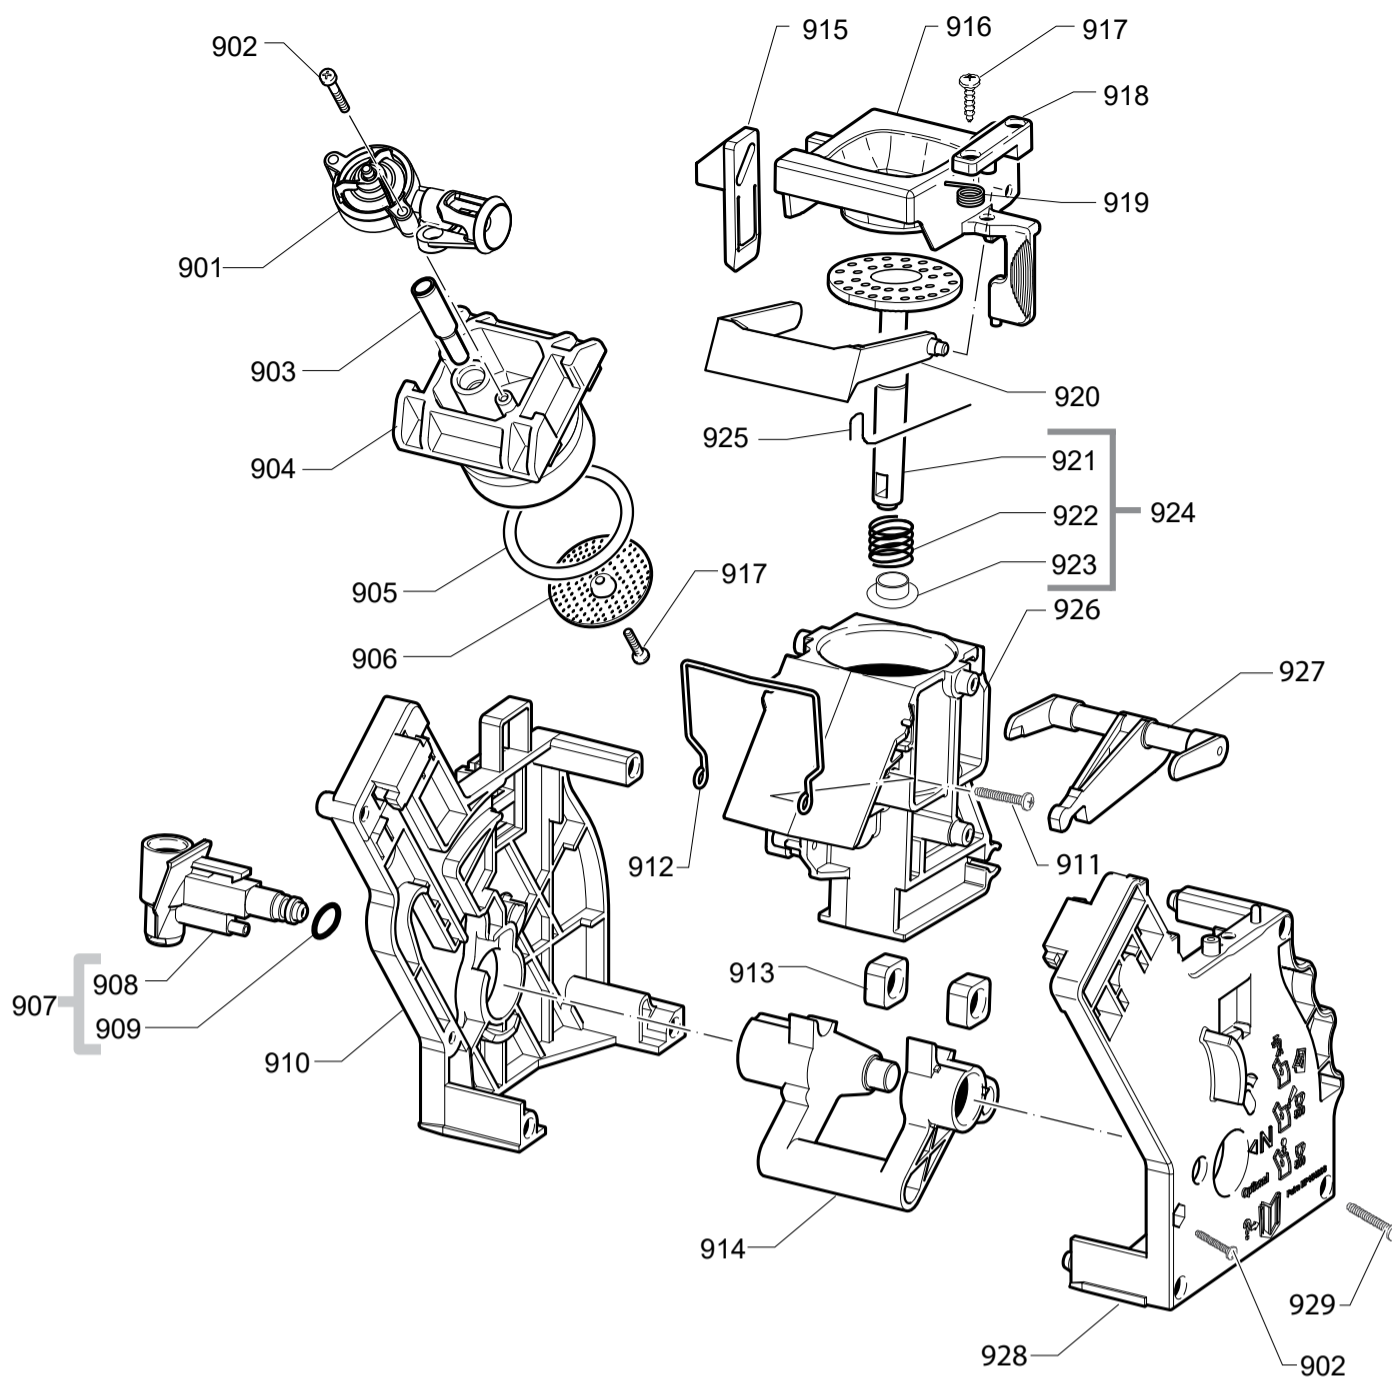

GAGGIA®

RI9700/60-64

Cod.886970060010- 886970064540

POS	CODICE	12NC	DESCRIZIONE	NOTE	POS	CODICE	12NC	DESCRIZIONE	NOTE
901	11010660	996530005823	SBS VALVE STD ASSY.						
902	12000550	996530007838	SCREW TCB TORX 10 3X25 PLAST.SS						
903	11009276	996530005372	BLK COUNTER PISTON TUBE BREW UNIT S0053						
904	11001840	996530001046	BLACK COUNTER PISTON BREW UNIT 8GR.P124						
905	NM01.044	996530059406	OR ORM 0320-40 SILICONE PTFE/FDA						
906	9161.268	996530050709	PERCOLATOR DE=35,8 ELFO						
907	20000440	996530009825	BLACK WATER INLET SLEEVE BREW UNIT ASSY.						
908	9161.064.050	996530050488	BLACK WATER INLET SLEEVE BREW UNIT ROYAL						
909	NM02.007	996530059441	OR 2025 IN TERMOIL						
910	9161.375.050	996530050832	BLACK BREW UNIT REAR PLATE SMART						
911	129912521	996530013148	SCREW TCB TORX 10 3,5X14 PLAST.SS						
912	11001556	996530000898	SS BREW UNIT SPRING H=49 SMART						
913	9161.094.050	996530050539	BLACK BREW UNIT DRILLED BLOCK						
914		421944051231	YLW BREW UNIT ELBOW SHAFT M5000						
915		421944046931	YLW BREW UNIT COUPLING PLATE V2 SMART						
916	149261350	996530018241	BLACK HOPPER DOSER BREW UNIT SMART1						
917	12000895	996530007951	SCREW TSP TORX 10 3X10 PLAST.SS						
918		421944050711	YLW BREW UNIT HOPPER BLOCKING PLATE SMART						
919	9161.378	996530050838	SS HOPPER SPRING FOR BREW UNIT SMART						
920	11004161	996530002096	BLACK SCRAPER FOR BREW UNIT M5000						
921		421944025621	BLK BREW UNIT INTEGR.PISTON 8GR.V3 ASSY.						
922	9161.198	996530050627	SS.8GR.BREW UNIT PISTON SPRING						
923	9161.191	996530050618	WHITE 8GR.-12GR.BREW UNIT PISTON BUSH						
924		421944029791	BLK BREW UNIT 8GR.INT.PISTON GEN.V3 ASSY.						
925	9161.046	996530050455	SS SCRAPER SPRING FOR BREW UNIT						
926		421944014611	BLK COF.CONTAIN.BREW UNIT V2 M5000 ASSY.						
927	11003078	996530001452	BLACK CONNECTING ROD BREW UNIT 8GR.						
928	11005920	996530003228	BLACK BREW UNIT FRONT PLATE S/SCR.SMART						
929	12000897	996530007953	SCREW TCB TORX 10 3,5X20 PLAST.SS						
		421944059501	BLK/YLW BREW UNIT 8GR.SBS V3 MYB9						

GAGGIA®

GAGGIA BABILA

TABLE 9/9