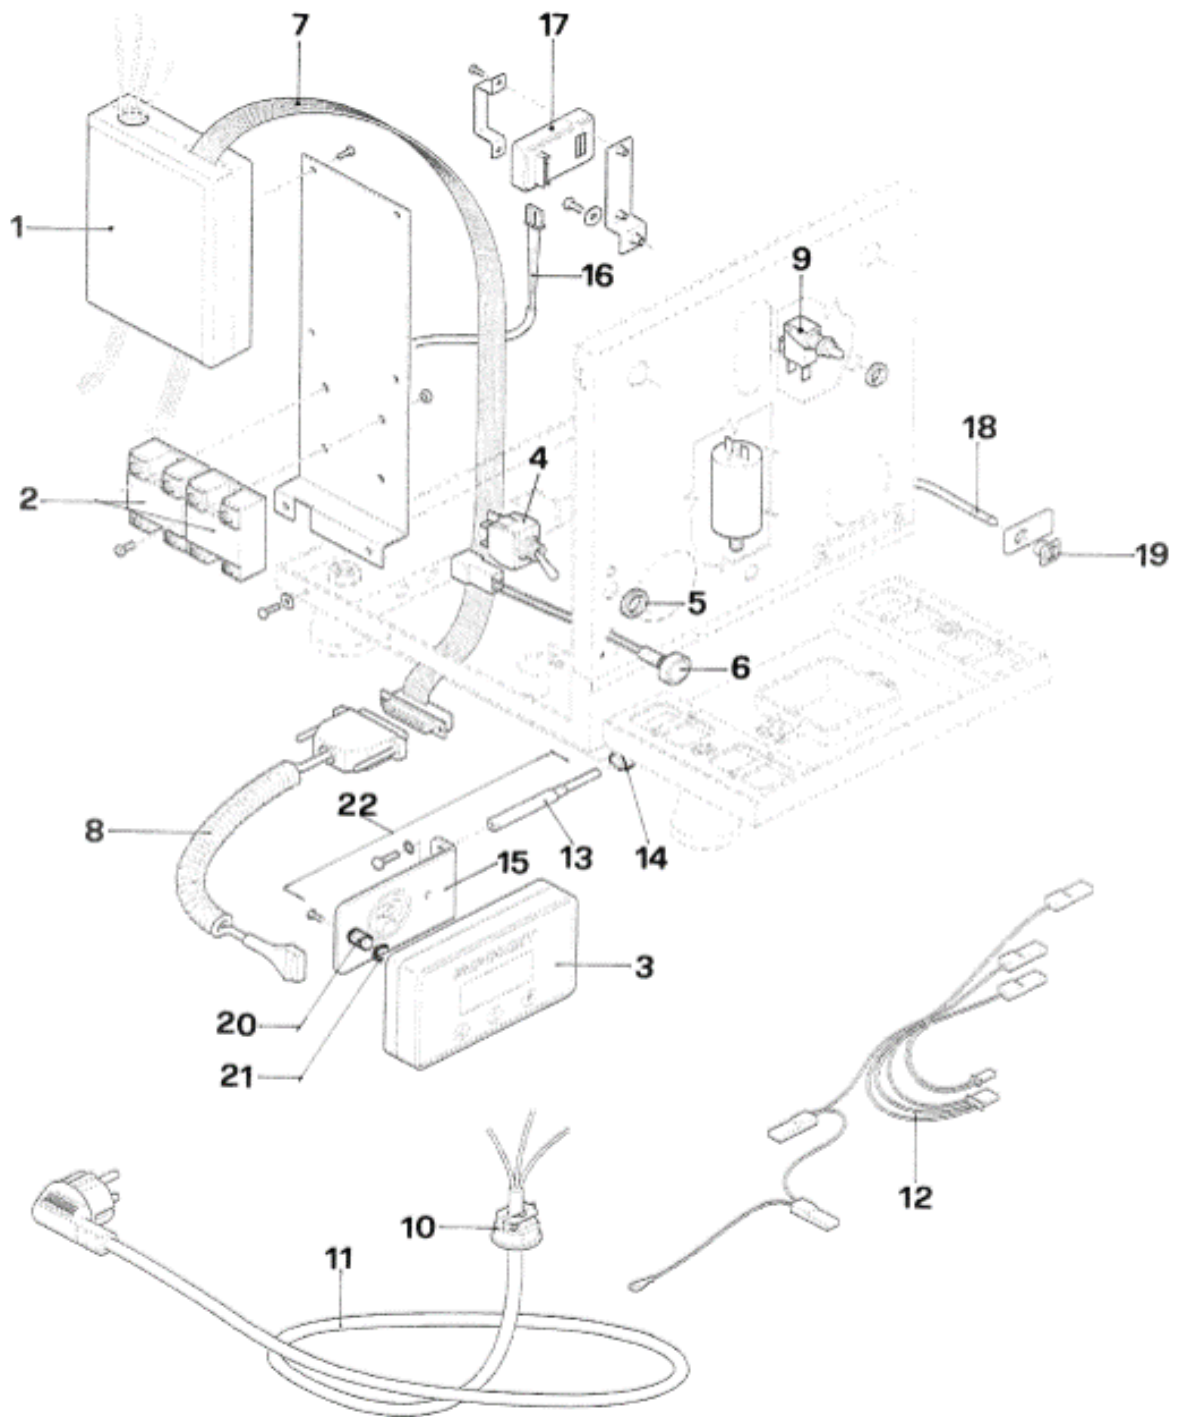

## Bodywork

Pos.	#	Description	Notes
1	A619904640	Cups frame	
2	R01L000382	Reservoir cover (complete)	
3	A010004657	Cups tray	
4	A010004659	Side panel stainless	
	A01B904659	Side panel black	
5	A01B905648	Rear panel black	
	A019905648	Rear panel stainless	
6	A619905681	Rear BLACK letter assembly ROCKET	
	A619905828	Rear ALUMINIUM letter assembly ROCKET	
7	A019904656	Tank guide	
8	A01I005644	Front panel	
9	A659905647	Front tag	
10	A019904346	Grid	
11	R01L005125	Drip tray	
12	A229904512	Drip tray plug with O-Ring	
13	A329904369	1/8 half nut	
14	R059906167	Foot with extension (2 pcs)	
15	A439904913	Drain bucket	
16	A019905532	Chassis	
17	A009904661	Tank guide support	
18	A439905130	Tray guide	

## Electrics / electronics

Pos.	#	Description	Notes
1	A199905653	Control box	
2	A190004666	Relay	
3	A199905727	Remote controller	
	RA199905727	Remote controller with spiral cable	
4	A199904992	On/off switch	
5	A529904989	Ring nut	
6	A139904519	Green lamp	
7	A199904673	Flat cable	
8	A199905115	Spiral cable	
9	A199905198	Microswitch	
10	C439900086	Cable retainer	
11	A229905448	Power cord CE	
11	A199904518	Power cord IL	
11	A199904616	Power cord Korea	
11	c199900958	Power cord UL	
11	C199900957	Power cord AUS / NZ	
11	C199901116	Power cord GB	
11	C199901510	Power cord CH	
12	A199905657	Wiring loom	
13	A169905706	Display bracket pin	
14	A519905707	Display blocking socket	
15	A657705705	Display bracket	
16	A199905753	Stepper module cable	
17	A199905800	Stepper module	
18	A19C005656	Led front tag	
19	A439905646	Led support "R" logo	
20	A519905680	Display pin	
21	A449905796	OR 2025 red silicone	
22	R659905889	Display bracket (complete)	