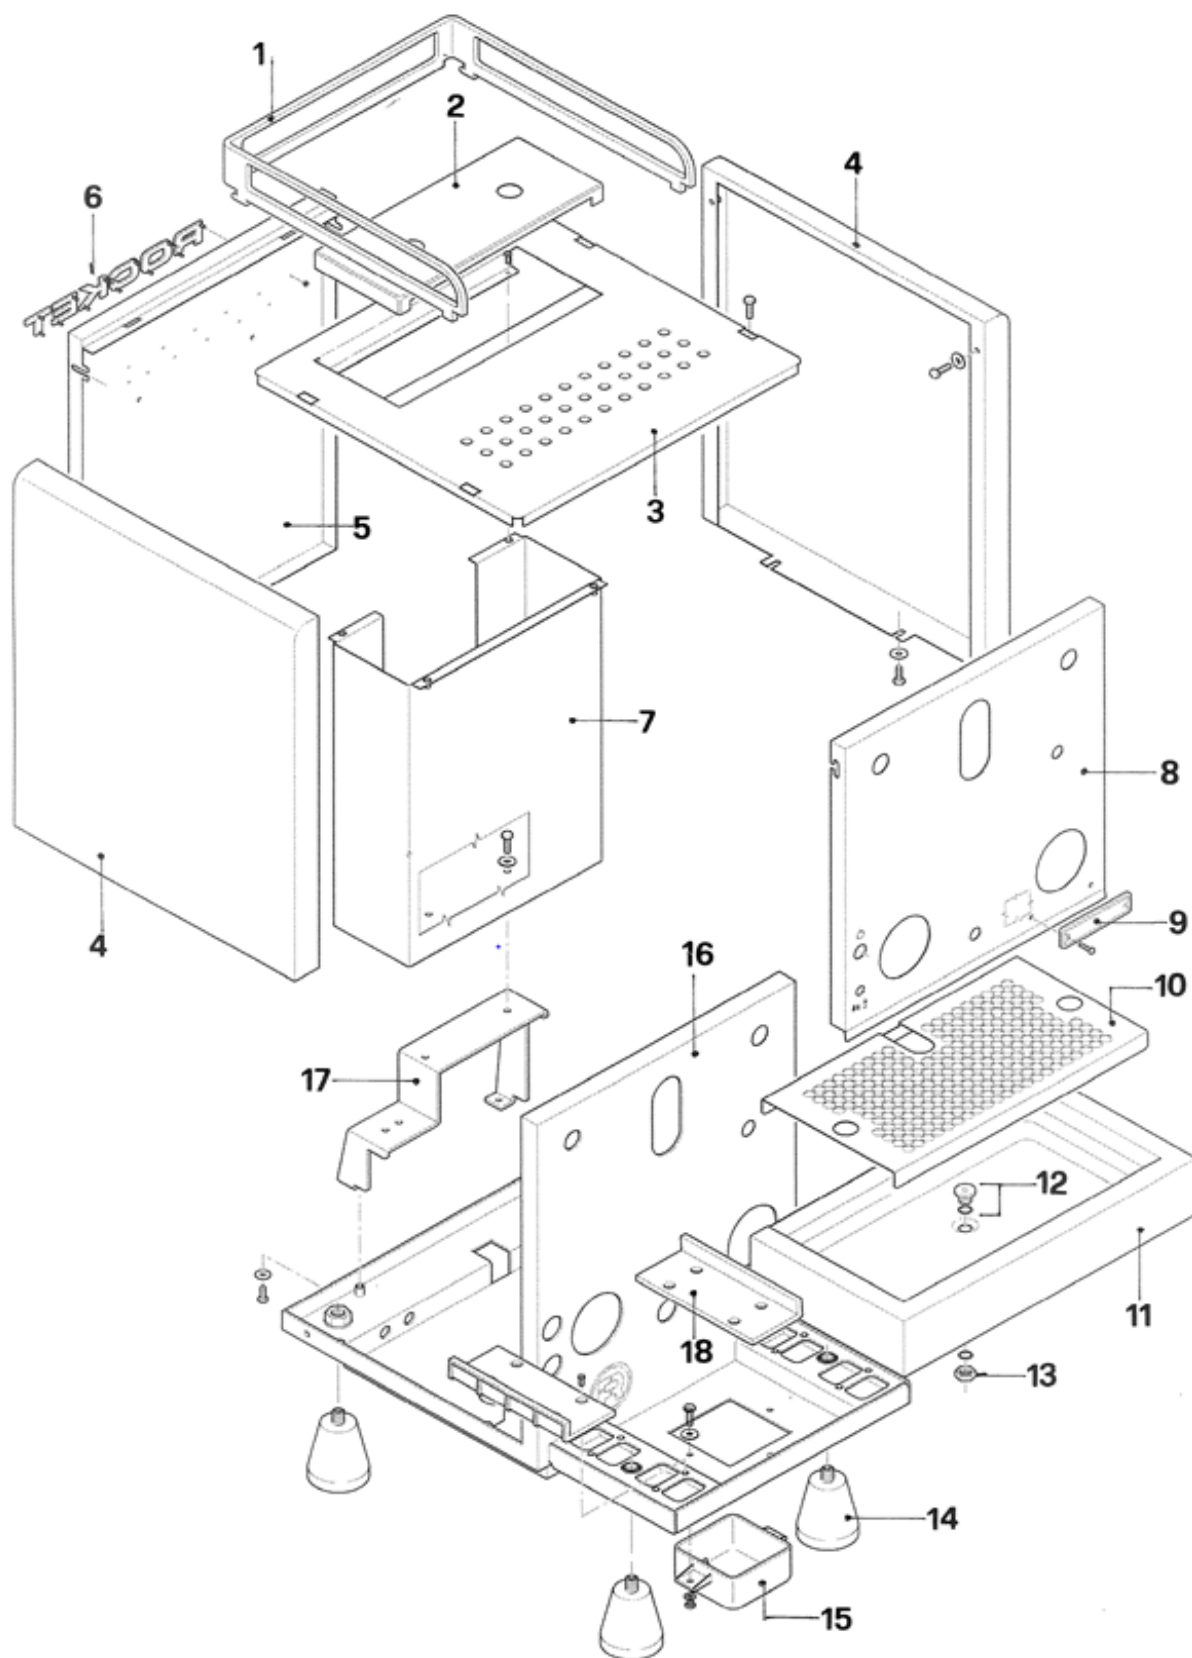

## Bodywork

Pos.	#	Description	Notes
1	A619904640	Cups frame	
2	R01L000382	Reservoir cover (complete)	
3	A010004657	Cups tray	
4	A010004659	Side panel stainless	
	A01B904659	Side panel black	
5	A01B905648	Rear panel black	
	A019905648	Rear panel stainless	
6	A619905681	Rear BLACK letter assembly ROCKET	
	A619905828	Rear ALUMINIUM letter assembly ROCKET	
7	A019904656	Tank guide	
8	A01I005644	Front panel	
9	A659905647	Front tag	
10	A019904346	Grid	
11	R01L005125	Drip tray	
12	A229904512	Drip tray plug with O-Ring	
13	A329904369	1/8 half nut	
14	R059906167	Foot with extension (2 pcs)	
15	A439904913	Drain bucket	
16	A019905532	Chassis	
17	A009904661	Tank guide support	
18	A439905130	Tray guide	

## Electrics / electronics

Pos.	#	Description	Notes
1	A199905653	Control box	
2	A190004666	Relay	
3	A199905727	Remote controller	
	RA199905727	Remote controller with spiral cable	
4	A199904992	On/off switch	
5	A529904989	Ring nut	
6	A139904519	Green lamp	
7	A199904673	Flat cable	
8	A199905115	Spiral cable	
9	A199905198	Microswitch	
10	C439900086	Cable retainer	
11	A229905448	Power cord CE	
11	A199904518	Power cord IL	
11	A199904616	Power cord Korea	
11	c199900958	Power cord UL	
11	C199900957	Power cord AUS / NZ	
11	C199901116	Power cord GB	
11	C199901510	Power cord CH	
12	A199905657	Wiring loom	
13	A169905706	Display bracket pin	
14	A519905707	Display blocking socket	
15	A657705705	Display bracket	
16	A199905753	Stepper module cable	
17	A199905800	Stepper module	
18	A19C005656	Led front tag	
19	A439905646	Led support "R" logo	
20	A519905680	Display pin	
21	A449905796	OR 2025 red silicone	
22	R659905889	Display bracket (complete)	