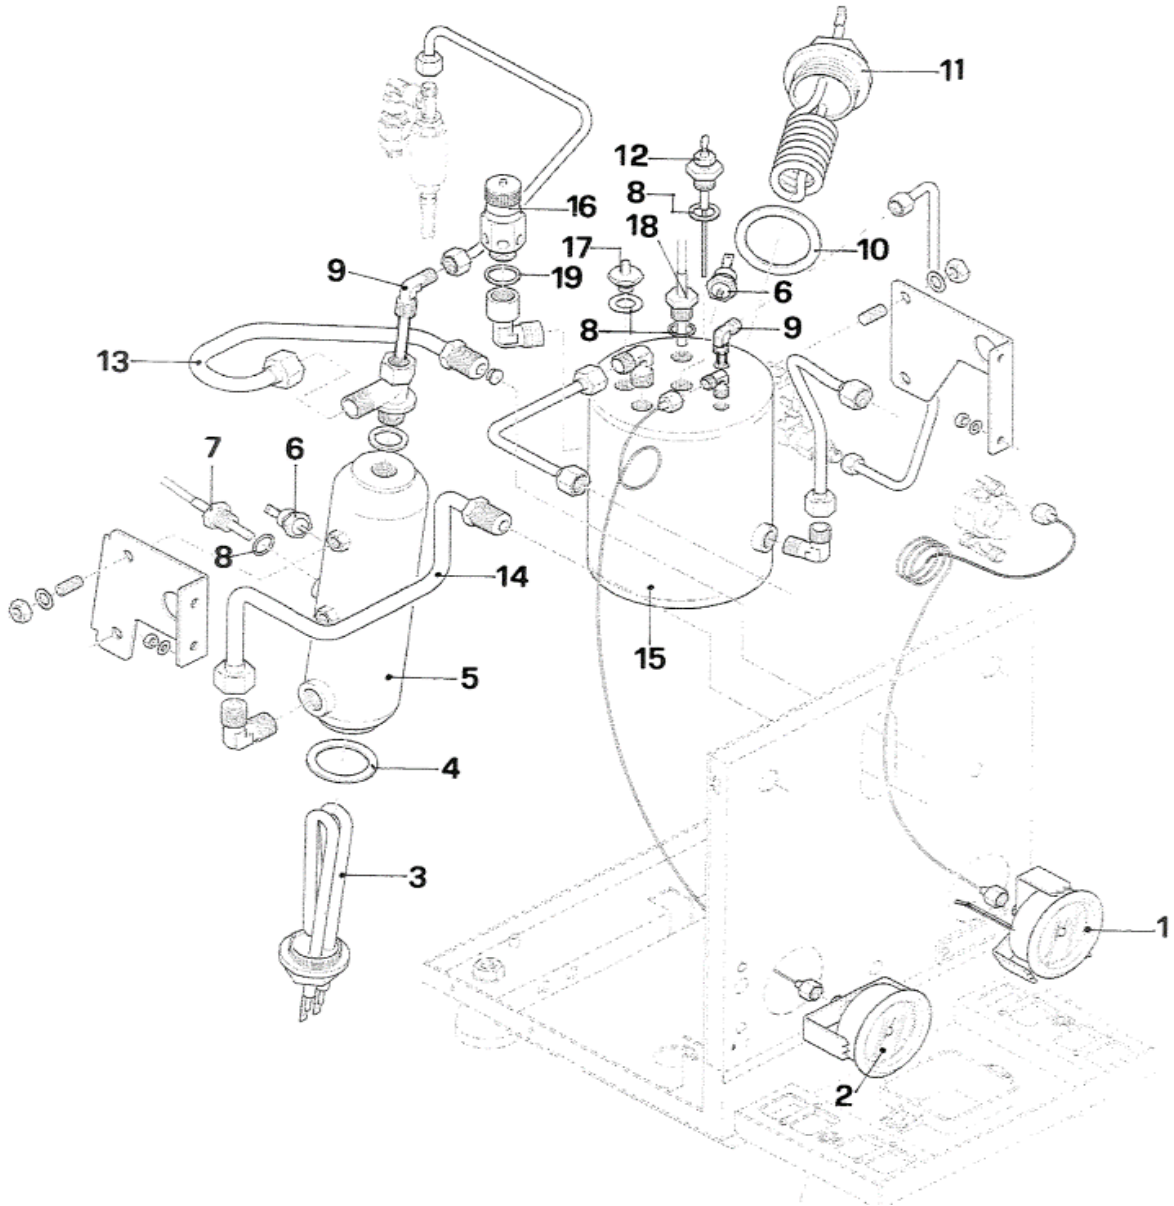

## Electrics / electronics

Pos.	#	Description	Notes
1	A199905653	Control box	
2	A190004666	Relay	
3	A199905727	Remote controller	
	RA199905727	Remote controller with spiral cable	
4	A199904992	On/off switch	
5	A529904989	Ring nut	
6	A139904519	Green lamp	
7	A199904673	Flat cable	
8	A199905115	Spiral cable	
9	A199905198	Microswitch	
10	C439900086	Cable retainer	
11	A229905448	Power cord CE	
11	A199904518	Power cord IL	
11	A199904616	Power cord Korea	
11	c199900958	Power cord UL	
11	C199900957	Power cord AUS / NZ	
11	C199901116	Power cord GB	
11	C199901510	Power cord CH	
12	A199905657	Wiring loom	
13	A169905706	Display bracket pin	
14	A519905707	Display blocking socket	
15	A657705705	Display bracket	
16	A199905753	Stepper module cable	
17	A199905800	Stepper module	
18	A19C005656	Led front tag	
19	A439905646	Led support "R" logo	
20	A519905680	Display pin	
21	A449905796	OR 2025 red silicone	
22	R659905889	Display bracket (complete)	

## Hydraulic parts / boiler area

Pos.	#	Description	Notes
1	A29C005665	Pump pressure gauge	
2	A299904662	Boiler pressure gauge	
3	A199905013	Heating element brew boiler V. 230	
	A199905014	Heating element brew boiler V. 115	
4	C469900239	Heating element gasket	
5	A219905674	Brew boiler	
6	C199901550	Thermostat 135°C	
7	A199904679	NTC Probe	
8	A269904417	Teflon gasket	
9	C229900393	Injector	
10	A269904671	Heating element gasket	
11	A110004667	Heating element V. 230 for service boiler	
	A110004668	Heating element V. 115 for service boiler	
12	A199905078	Service boiler level probe	
13	A279905173	Inlet pipe with 3 mm restrictor ("gicleur")	
14	A279904641	Return pipe	
15	A219905675	Service boiler	
16	A229905084	Safety valve 1,8 Bar	
17	A219905510	Vacuum breaker valve	
18	A119905081	NTC probe	
19	A449904331	Teflon gasket 3/8"	