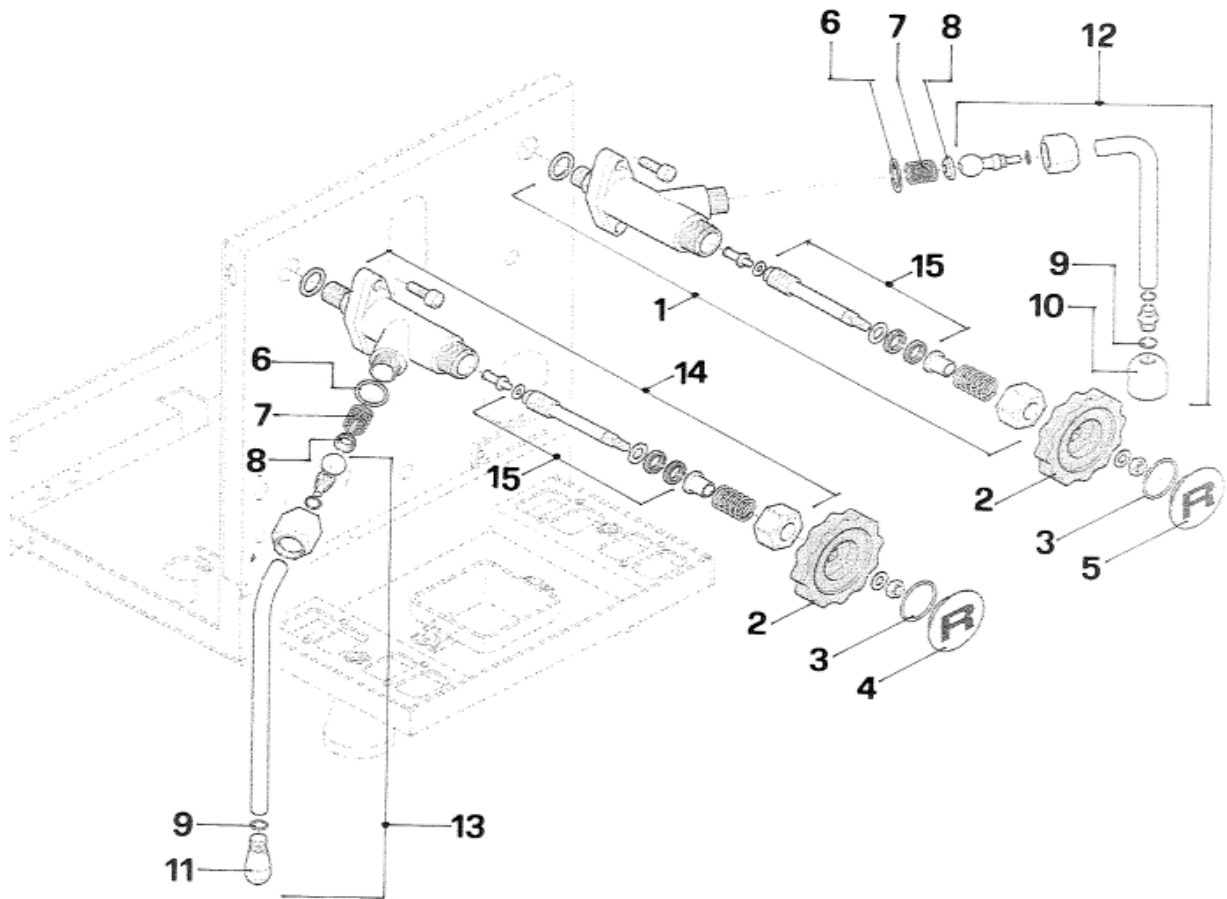

Steam and hot water valve assemblies

Pos.	#	Description	Notes
1+2	A229905672	Hot water valve with handle	
2	A639905816	Handle	
3	A449904672	O-ring	
4	A529R04649	Cover for steam handle	
5	A527704649	Cover for hot water handle	
6	A449904331	Teflon gasket	
7	A209904332	Spring	
8	A229904333	Plate	
9	C400002022	O-ring	
10	R299905217	Hot water nozzle	
11	A899905091	Steam tip 1,5	
	A899905092	Steam tip 1,2	
12	A219904650	Hot water wand (complete)	
13	A219904651	Steam wand complete	
14+2	A229905671	Steam valve with handle	
15	R229905676	Valve rod (kit)