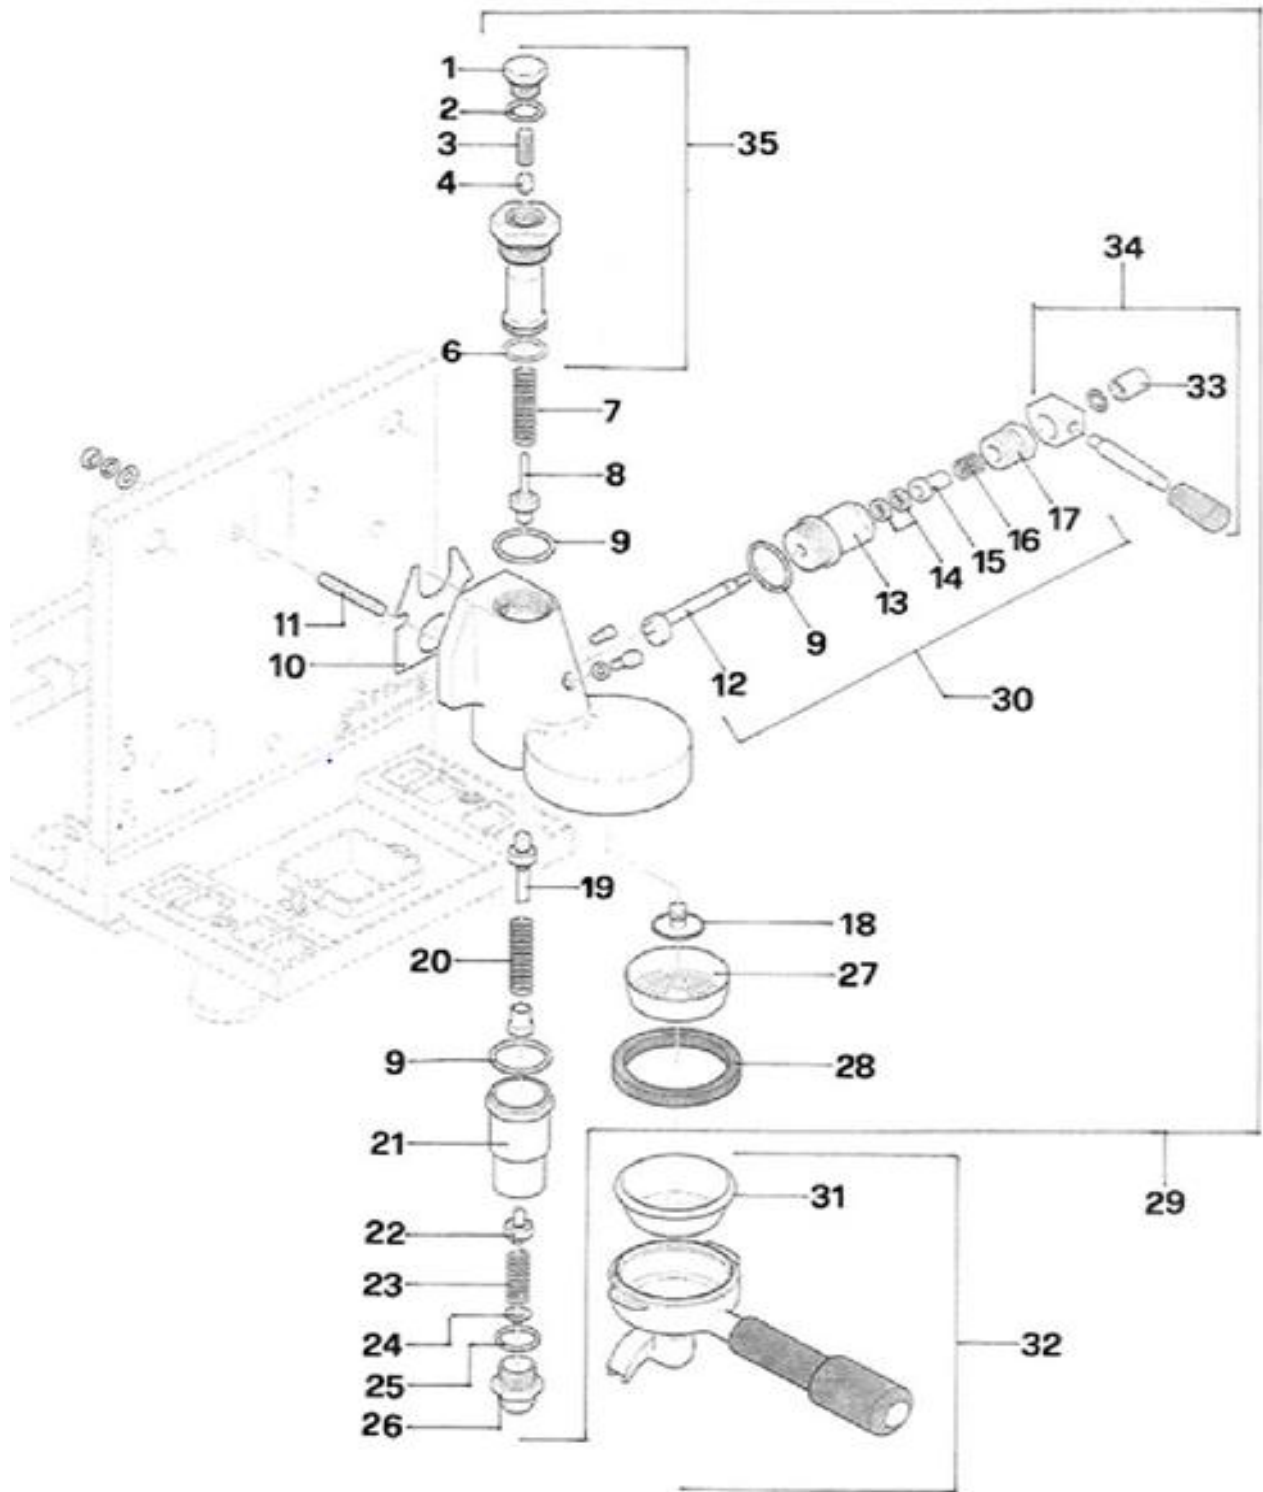

Brewing head ("group")

Brewing head ("group")

Pos.	#	Description	Notes
1	A229904391	Rounded nut	
2	C469900420	Gasket	
3	C619900554	Filter	
4	C229900549	Restrictor 0,8	
6	C469900422	Green gasket	
7	R219905890	Spring	
8	R229905608	Valve	
9	C469900421	Teflon gasket	
10	C449900767	Gasket	
11	A319904599	Screw	
12	R229905238	Shaft	
13	R000002142	Flange	
14	C219900426	Gasket	
15	R000002143	Support	
16	C219900427	Spring	
17	R000002144	Cover	
18	C229901228	Diffuser	
19	R229905239	Valve	
20	R219905890	Spring	
21	C229901165	Cylinder	
22	R229905609	Valve	
23	R299905958	Spring	
24	R000002148	Connector	
25	C469900783	Gasket	
26	R000002149	Connector	
27	C519900103	Shower foil	
28	C449900229	Group gasket	
29	A229905448	Group complete	
30	R299905887	Cam kit	
31	C610003902	7 g filter basket	
	C610003901	14 g filterbasket	
	C619900106	Backflush cap ("blind filter")	
32	A699905020	1 cup filter holder with basket	
	A699905021	2 cups filter holder with basket	
33	R000002146	Pin	
34	R299905888	Lever assembly	
35	RA99905814	Ceramic group shaft