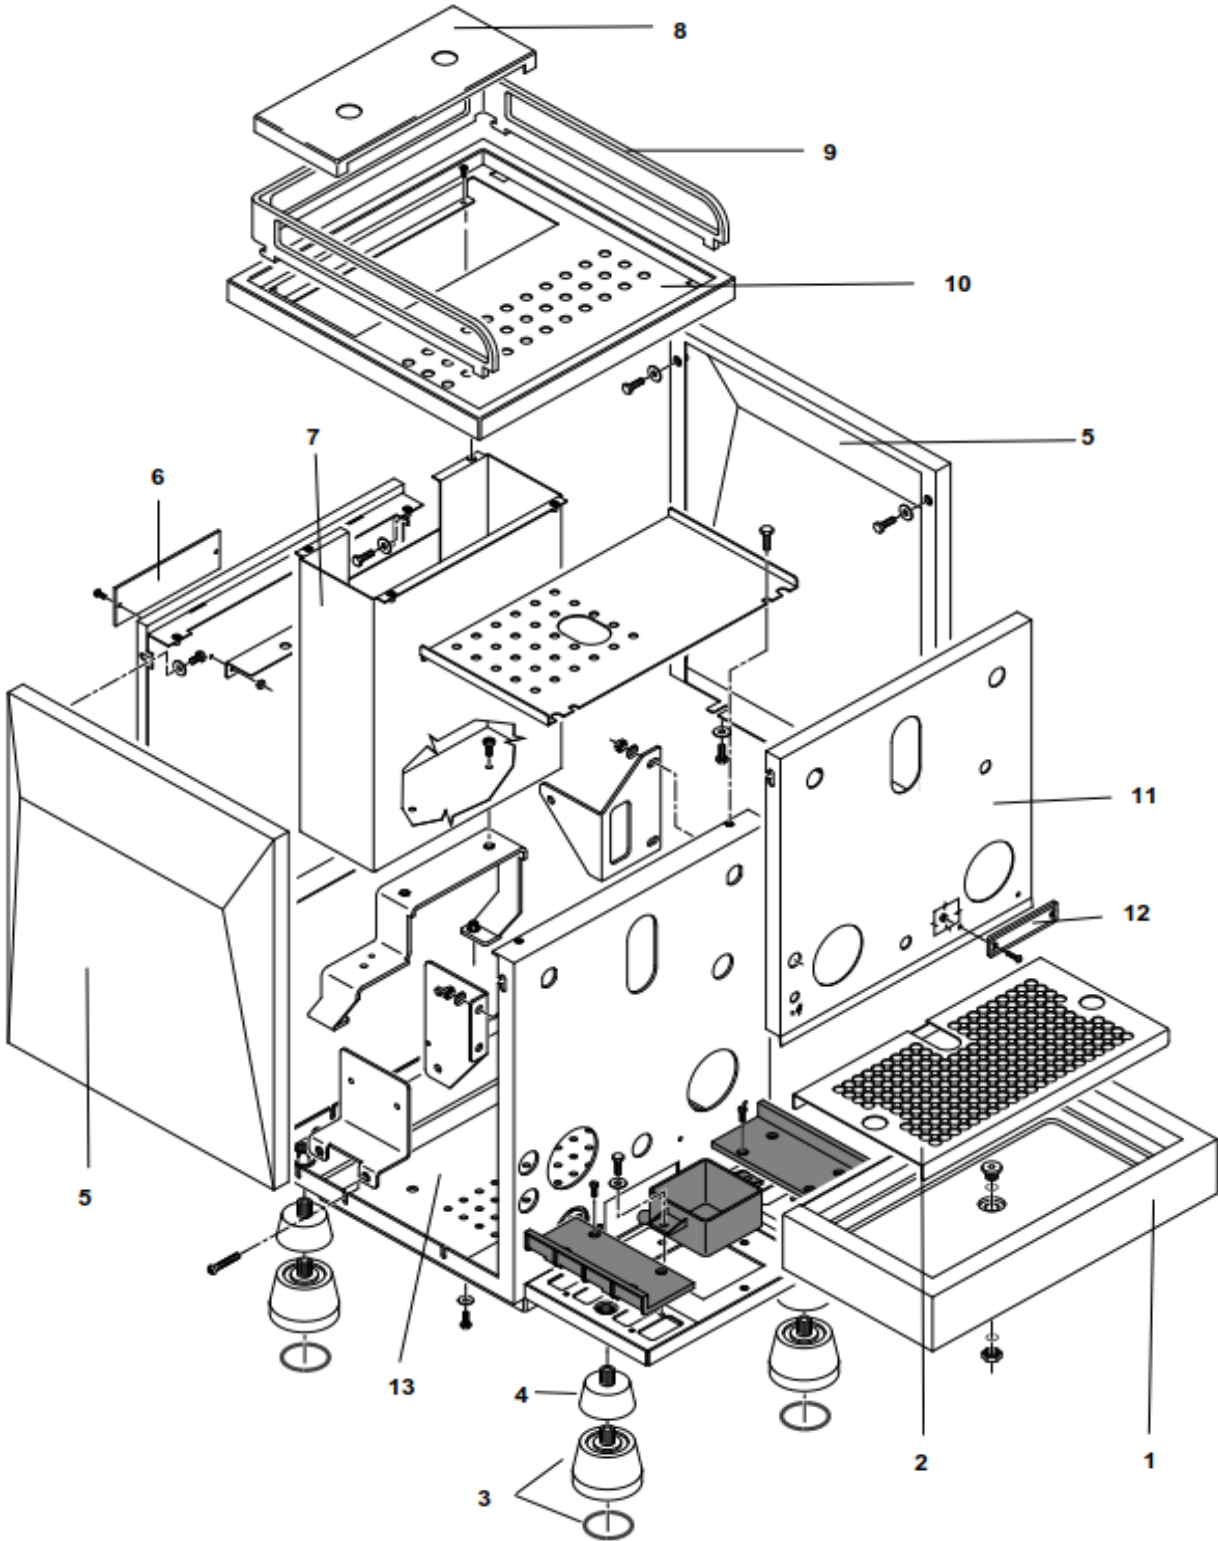

**Mozzafiato Evoluzione R - Giotto Evoluzione R  
Espresso Machine**

**Spare parts catalogue**

Subject to change without notice.

**Ed. 07.2017**

Pos.	#	Description	Notes
1	R01L005125	Drip tray	
2	A019904346	Grid	
3	A059906054	Foot with silicone O-ring	
4	A009906042	Chassis	
5	A019904656	Tank guide	
6	A057706052	Left side panel chrome	
	A05B706052	Left side panel black	
	A05W706052	Left side panel white	
7	A059906053	Bar	
8	A859904400	Rear tag	
9	C01L004255	Rear panel chrome	
	C01B004255	Rear panel black	
	C01W004255	Rear panel white	
10	A019906050	Cover	
11	R01L000382	Reservoir cover	
12	A057706051	Right side panel chrome	
	A05B706051	Right side panel black	
	A05W706051	Right side panel white	
13	A19I004629	Front panel	
14	A859906121	Front tag	

<b>Pos.</b>	<b>#</b>	<b>Description</b>	<b>Notes</b>
1	R01L005125	Drip tray	
2	A019904346	Grid	
3	A059906054	Foot with silicone O-ring	
4	A059906073	Foot extension	
5	A019906043	Side panel stainless steel	
6	A859904400	Rear tag	
7	A019904656	Tank guide	
8	R01L000382	Reservoir cover	
9	A999904597	Cups frame stainless steel	
10	C01L004246	Cover	
11	A01I004629	Front panel	
12	A859906123	Front tag	
13	A009906042	Chassis	