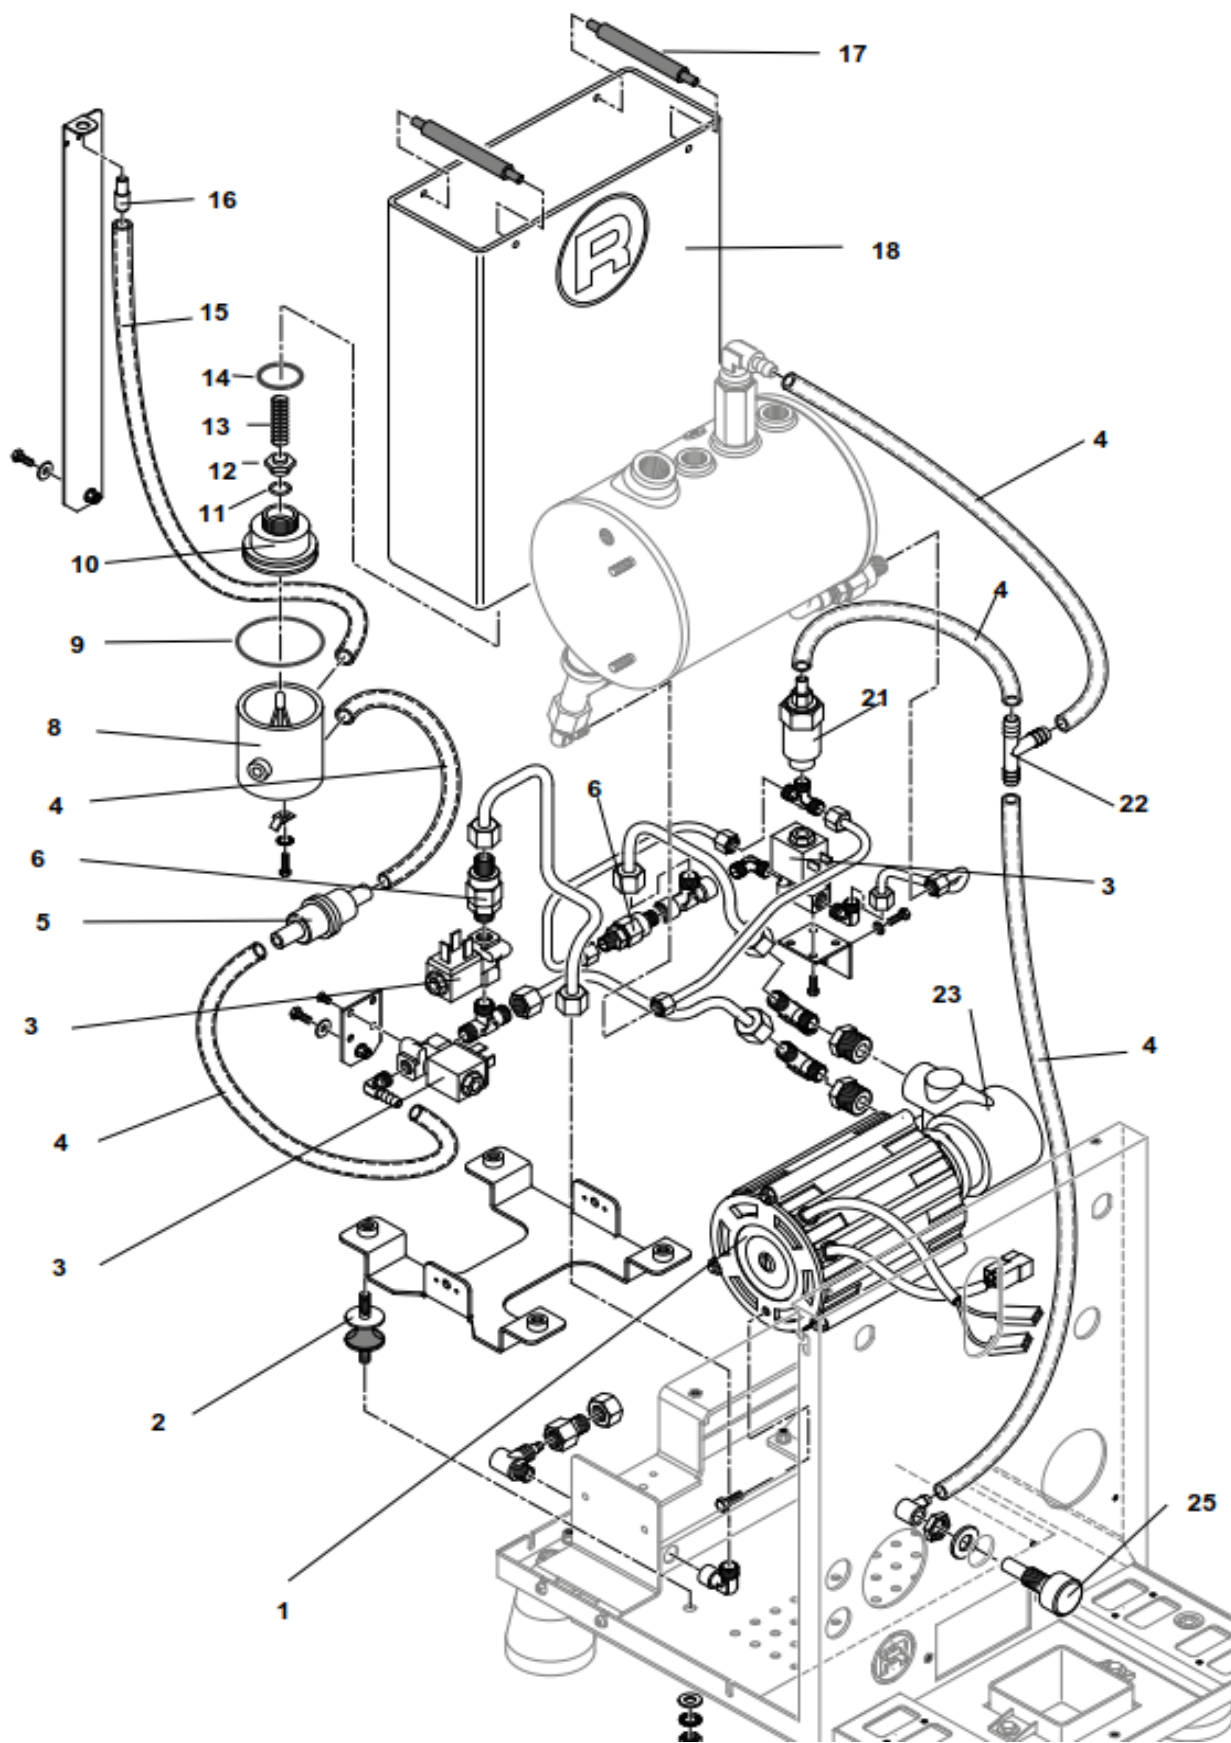

Pos.	#	Description	Notes
1	A199904493	Pump motor V. 220-230-240	
	A199904494	Pump motor V. 110-115	
2	A499904364	Anti-vibration absorber	
3	C190004066	Solenoid valve V. 230	
	C190004067	Solenoid valve V.115	
4	C499900769	Silicone pipe 5x8	
5	C439900695	Filter	
6	C229900540	Non return valve	
8	A439905148	Manifold	
9	A449904547	O-ring	
10	A439905146	Coupling	
11	C449900702	O-ring	
12	C430003482	Connector	
13	C019900711	Spring	
14	A449905151	O-ring	
15	C260003822	Silicone pipe 6x9	
16	C220003818	Non return connector	
17	A639904956	Water reservoir handle	
18	R899905144	Water tank complete (18+9+10+11+12+13+14)	
21	C229900911	Expansion valve	
22	C400002827	Plastic connector	
23	A299904495	Rotary pump	
25	A227704363	Connector