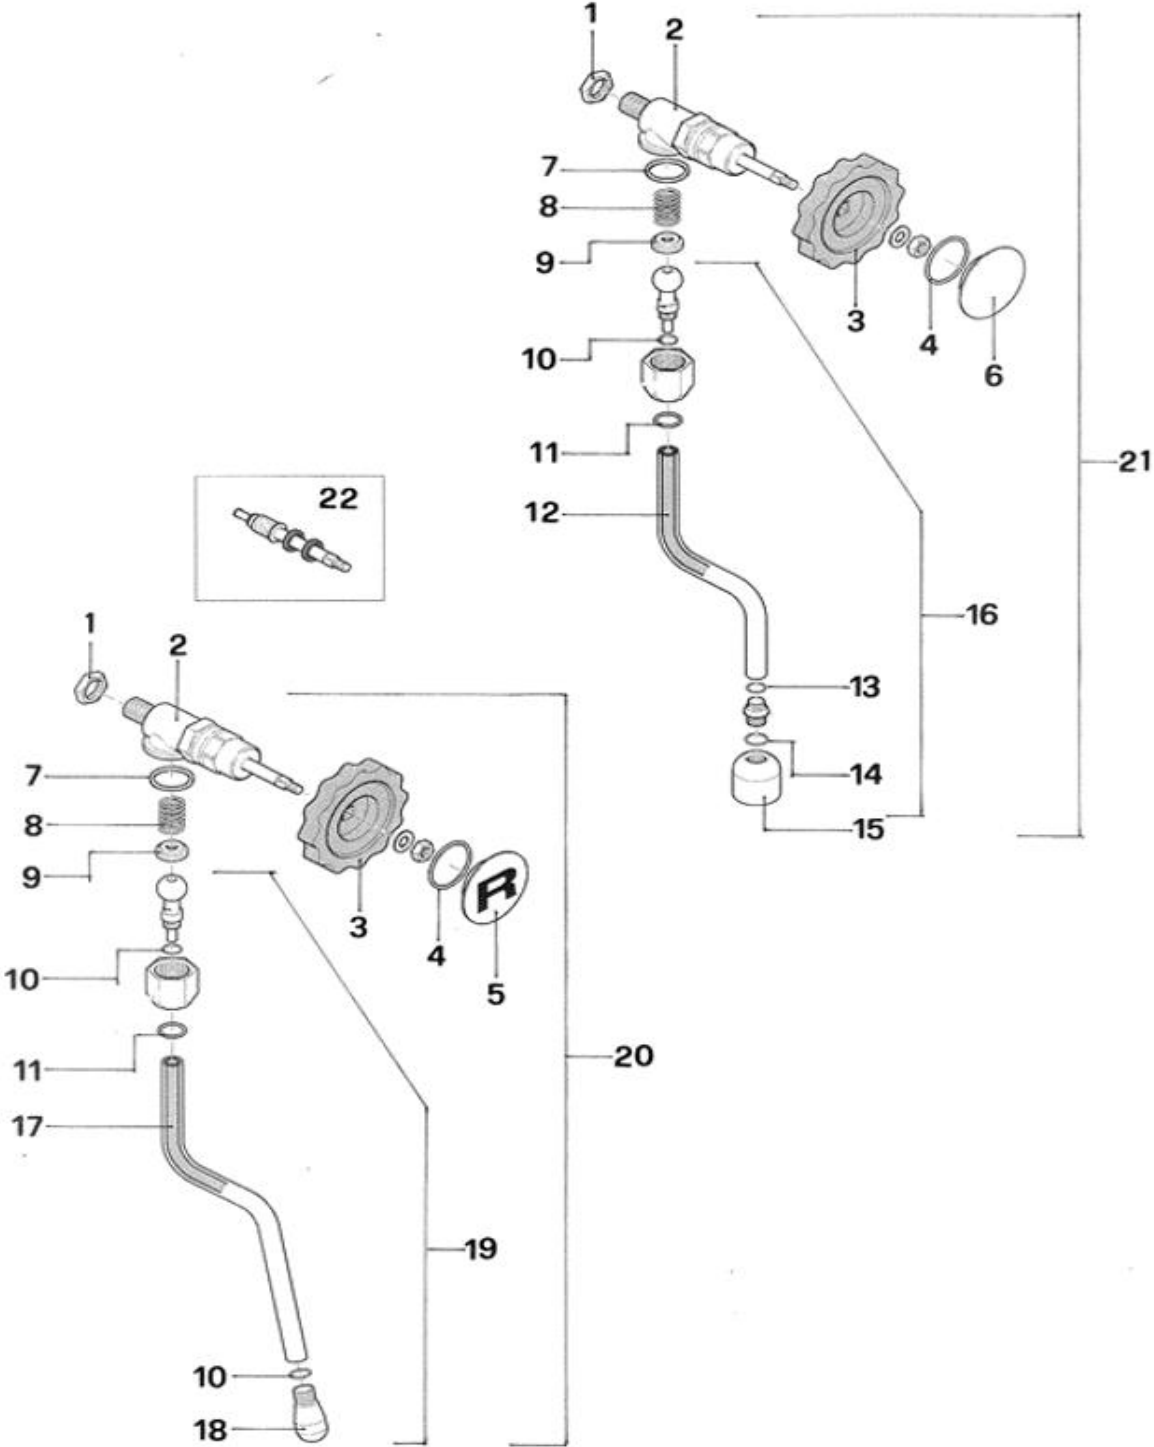

<b>Pos.</b>	<b>#</b>	<b>Description</b>	<b>Notes</b>
1	R01L005125	Drip tray	
2	A019904346	Grid	
3	A059906054	Foot with silicone O-ring	
4	A059906073	Foot extension	
5	A019906043	Side panel stainless steel	
6	A859904400	Rear tag	
7	A019904656	Tank guide	
8	R01L000382	Reservoir cover	
9	A999904597	Cups frame stainless steel	
10	C01L004246	Cover	
11	A01I004629	Front panel	
12	A859906123	Front tag	
13	A009906042	Chassis	

Pos.	#	Description	Notes
1	A329905087	Nut 1/4"	
2	A229905784	Valve	
3	A639905816	Handle	
4	A449904672	O-Ring	
5	A529R04649	"R" cover for steam valve handle	
6	A527704649	Cover for hot water handle	
7	A449904331	Teflon gasket	
8	A209904332	Spring	
9	A229904333	Plate	
10	C400002022	O-Ring	
11	A449904334	O-Ring	
12	C440003449	Siliconr pipe 4 x 7	
13	C400002022	O-Ring	
14	C400003008	O-Ring	
15	C227700536	Hot water nozzle	
16	R290003612	Hot water wand (complete)	
17	C440003449	Silicone pipe 4 x 7	
18	C200002839	Steam nozzle 2 holes 1,5	
19	R290003611	Steam wand (complete)	
20	R299906015	Steam wand with valve	
21	R299906016	Hot water wand with valve	
22	R229905953	Shaft	