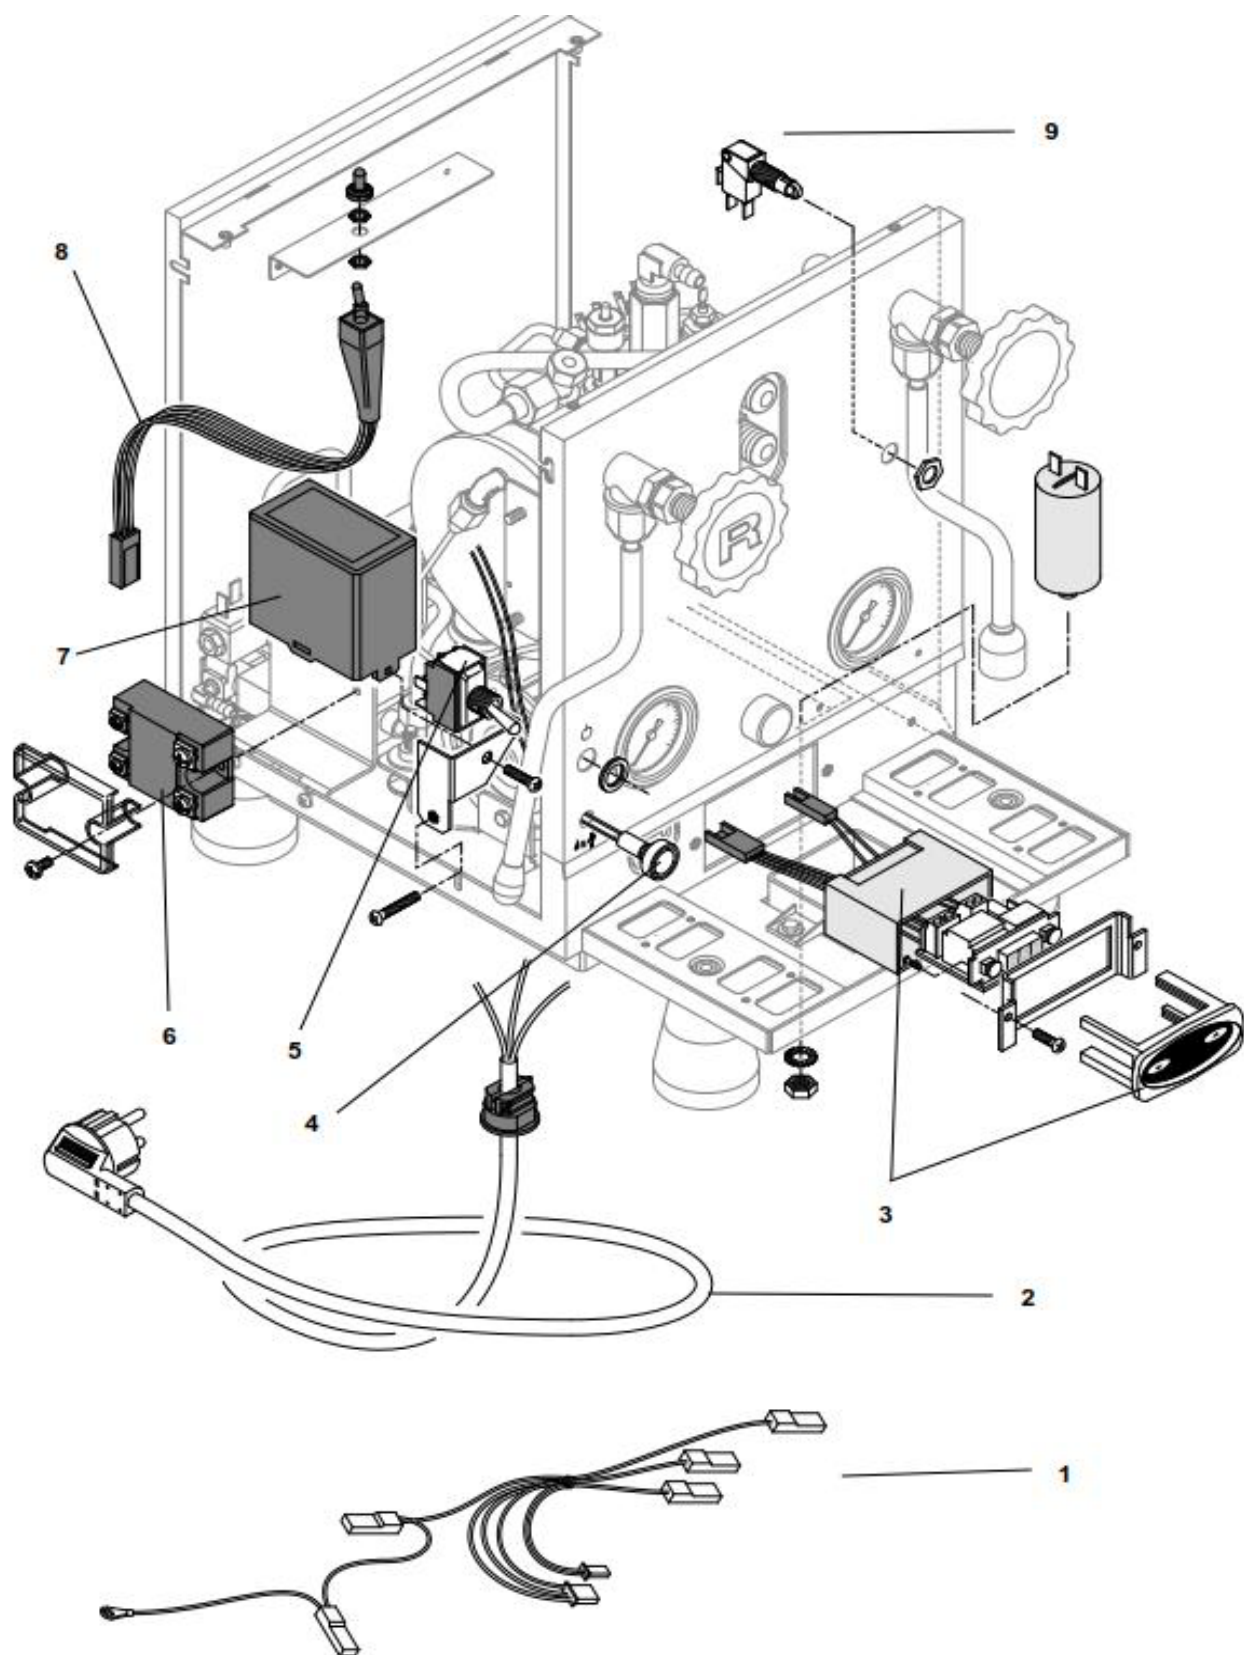

Pos.	#	Description	Notes
1	R01L005125	Drip tray	
2	A019904346	Grid	
3	A059906054	Foot with silicone O-ring	
4	A059906073	Foot extension	
5	A019906043	Side panel stainless steel	
6	A859904400	Rear tag	
7	A019904656	Tank guide	
8	R01L000382	Reservoir cover	
9	A999904597	Cups frame stainless steel	
10	C01L004246	Cover	
11	A01I004629	Front panel	
12	A859906123	Front tag	
13	A009906042	Chassis