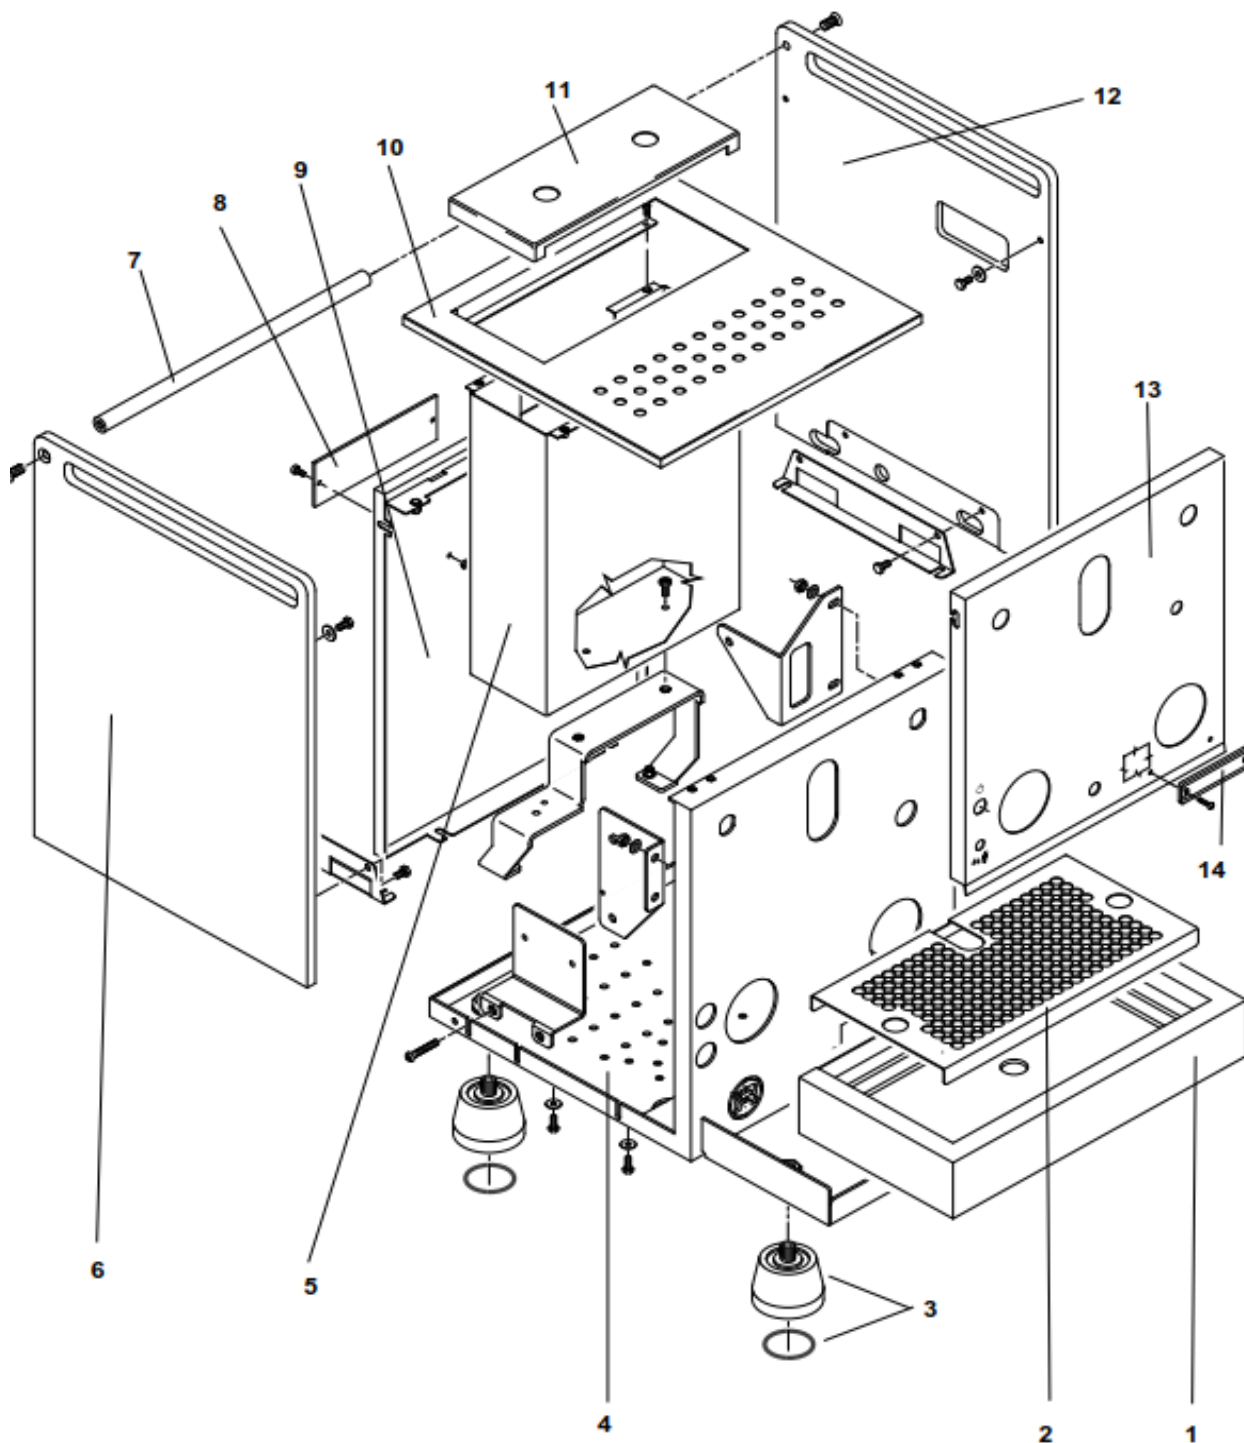

**Mozzafiato Evoluzione R - Giotto Evoluzione R  
Espresso Machine**

**Spare parts catalogue**

Subject to change without notice.

**Ed. 07.2017**

Pos.	#	Description	Notes
1	R01L005125	Drip tray	
2	A019904346	Grid	
3	A059906054	Foot with silicone O-ring	
4	A009906042	Chassis	
5	A019904656	Tank guide	
6	A057706052	Left side panel chrome	
	A05B706052	Left side panel black	
	A05W706052	Left side panel white	
7	A059906053	Bar	
8	A859904400	Rear tag	
9	C01L004255	Rear panel chrome	
	C01B004255	Rear panel black	
	C01W004255	Rear panel white	
10	A019906050	Cover	
11	R01L000382	Reservoir cover	
12	A057706051	Right side panel chrome	
	A05B706051	Right side panel black	
	A05W706051	Right side panel white	
13	A19I004629	Front panel	
14	A859906121	Front tag	

<b>Pos.</b>	<b>#</b>	<b>Description</b>	<b>Notes</b>
1	R01L005125	Drip tray	
2	A019904346	Grid	
3	A059906054	Foot with silicone O-ring	
4	A059906073	Foot extension	
5	A019906043	Side panel stainless steel	
6	A859904400	Rear tag	
7	A019904656	Tank guide	
8	R01L000382	Reservoir cover	
9	A999904597	Cups frame stainless steel	
10	C01L004246	Cover	
11	A01I004629	Front panel	
12	A859906123	Front tag	
13	A009906042	Chassis	