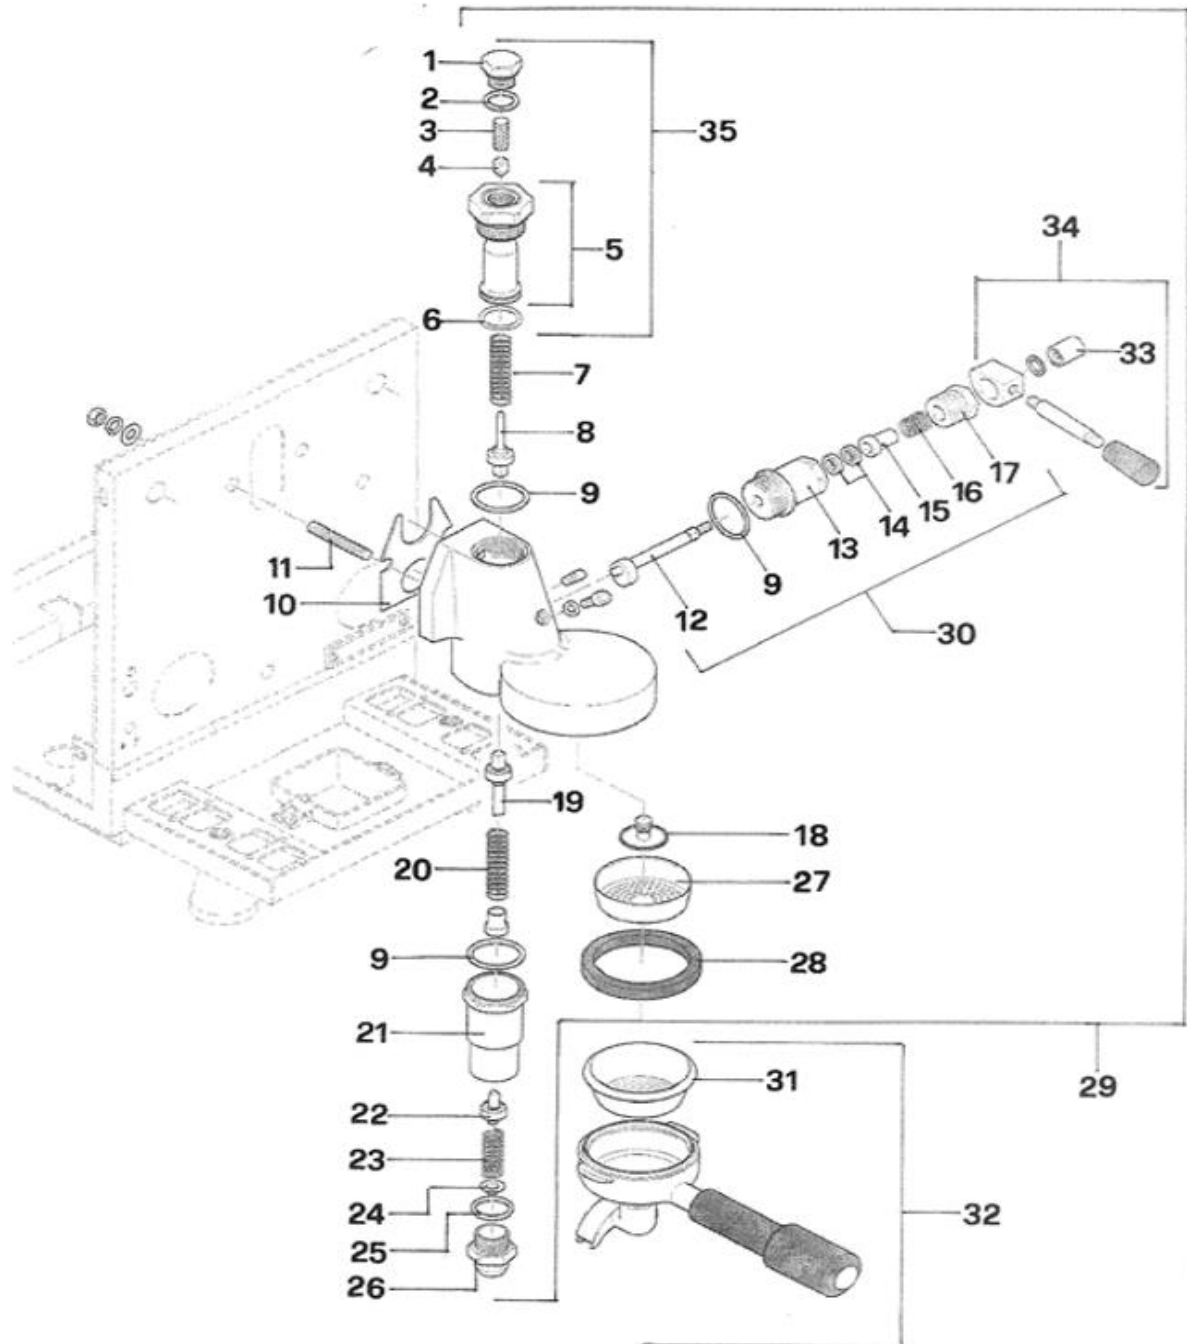

<b>Pos.</b>	<b>#</b>	<b>Description</b>	<b>Notes</b>
1	R01L005125	Drip tray	
2	A019904346	Grid	
3	A059906054	Foot with silicone O-ring	
4	A059906073	Foot extension	
5	A019906043	Side panel stainless steel	
6	A859904400	Rear tag	
7	A019904656	Tank guide	
8	R01L000382	Reservoir cover	
9	A999904597	Cups frame stainless steel	
10	C01L004246	Cover	
11	A01I004629	Front panel	
12	A859906123	Front tag	
13	A009906042	Chassis	

Pos.	#	Description	Notes
1	A329905087	Nut 1/4"	
2	A229905784	Valve	
3	A639905816	Handle	
4	A449904672	O-Ring	
5	A529R04649	"R" cover for steam valve handle	
6	A527704649	Cover for hot water handle	
7	A449904331	Teflon gasket	
8	A209904332	Spring	
9	A229904333	Plate	
10	C400002022	O-Ring	
11	A449904334	O-Ring	
12	C440003449	Siliconr pipe 4 x 7	
13	C400002022	O-Ring	
14	C400003008	O-Ring	
15	C227700536	Hot water nozzle	
16	R290003612	Hot water wand (complete)	
17	C440003449	Silicone pipe 4 x 7	
18	C200002839	Steam nozzle 2 holes 1,5	
19	R290003611	Steam wand (complete)	
20	R299906015	Steam wand with valve	
21	R299906016	Hot water wand with valve	
22	R229905953	Shaft	