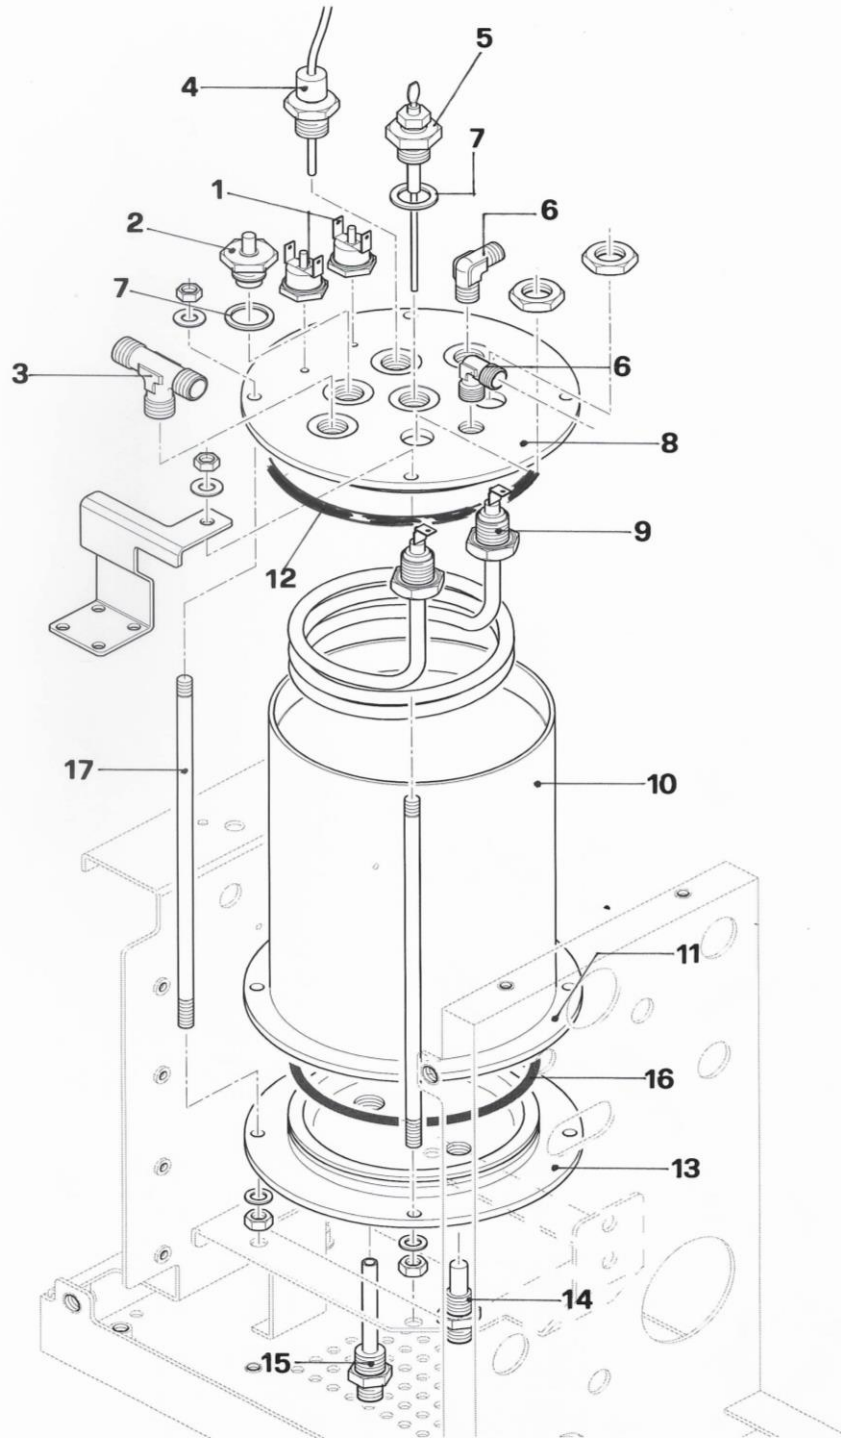

Hydraulic parts/pump area

Pos. #	Description	Beschreibung	Description	Euro	Notes			
1	C199900280	Vibration pump 230/50 Hz						
	C199900281	Vibration pump 115/60 Hz						
2	A849906070	Vibration pump support						
3	C449900709	Rubber connector						
4	C400002827	Rubber connector T						
5	A227704363	Expansion output						
6	C439900695	Suction filter						
7	A299904998	Security valve						
8	A279906263	Safety valve pipe						
9	C190004066	Solenoid valve V230/50 Hz						
	C190004067	Solenoid valve v115/60 Hz						
10	C229900540	Non return valve						
12	C229900911	Expansion valve						
13	A279906267	Boiler fill pipe						
14	C200002112	Valve						
15	A299906088	Pump pipe type Porta Via						
16	A299904994	Tap drain						
17	R839906557	Tank collector						
18	A449906259	OR Manifold ring						
19	A529906144	Tank manifold ring						
20	A449904547	Lower tank OR						
21	A439905146	Coupling						
22	C430003482	Water tank connector						
22a	C449900702	Tank valve OR						
23	C019900711	Water tank spring						
24	A219906146	Water tank						
25	A539906176	Cover tank						
26	A279906266	Coffee boiler feed pipe						
27	A449906259	OR 4187 Manifold ring						

Hydraulic parts/boiler area

Pos.#	Description	Beschreibung	Description	Euro	Notes
1	C199901550	Safety thermostat 135 C			
2	A219905510	Vacuum breaker valve 1/4 inox			
3	M229905351	Connection T MMM 1/4			
4	A119905081	Probe NTC			
5	C199900839	Probe L80			
6	A229904355	Connection L MM 1/8			
7	A269904417	Teflon gasket 1/4			
8	A229906138	Steam boiler end plate			
9	A119906136	Heating element V230/1100 W			
	A119906137	Heating element V115/1000 W			
10	A219906139	Boiler body			
11	A229906140	Boiler			
12	A449906261	OR 4412 Boiler flange			
13	A229906141	Coffee boiler end plate			
14	A229906249	Injection pipe brew boiler			
15	A279906250	Coffee boiler pipe			
16	A449906262	Coffee boiler flange			
17	A219906142	Boiler fixing			