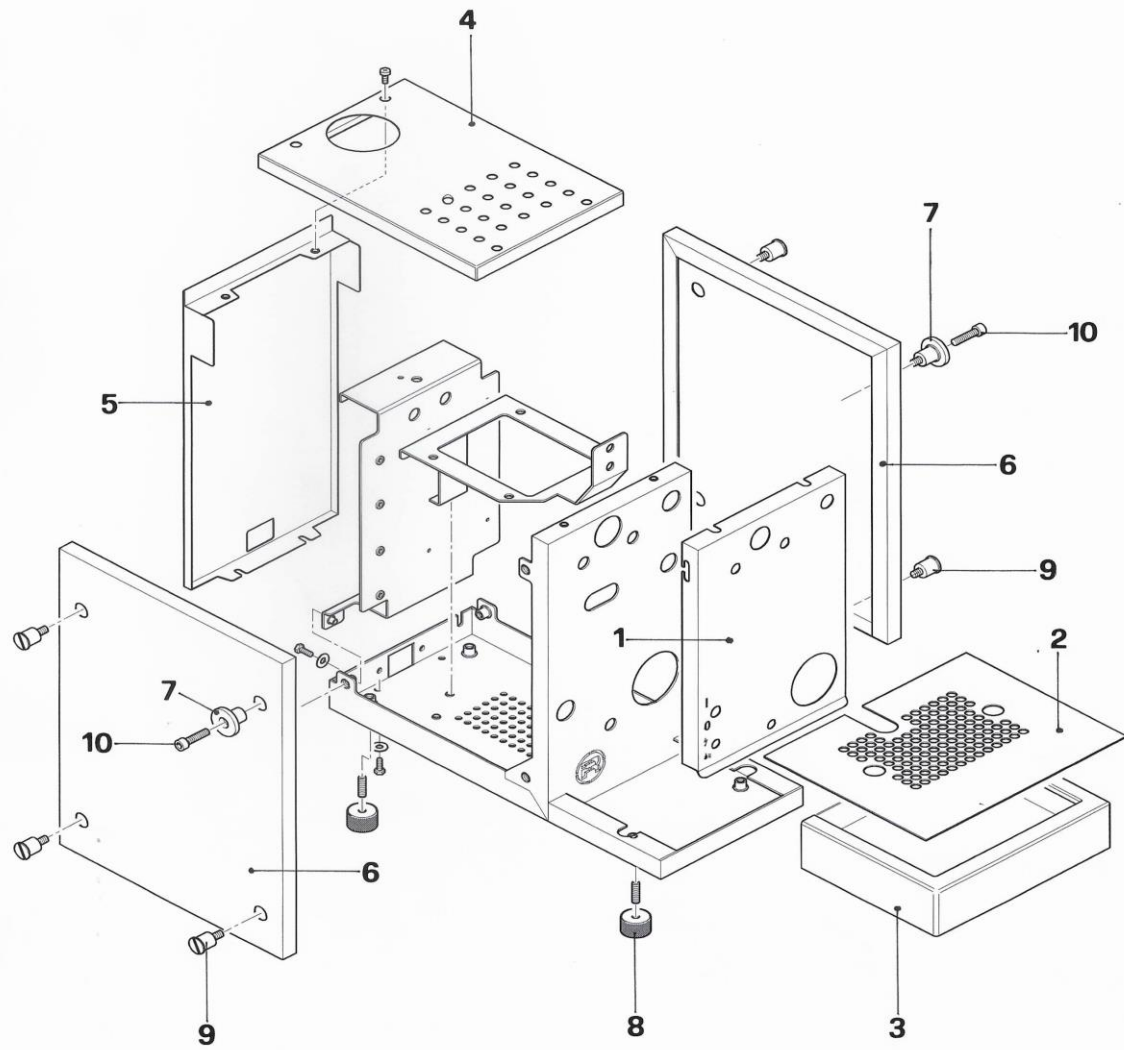

PORTA-VIA

Spare parts catalogue - Ersatzteilkatalog - Catalogue pièces détachées

Ed. 08,2020

Bodywork

Pos.#	Description	Beschreibung	Description	Euro	Notes			
1	A01006147	Front panel						
2	A019906257	Grid						
3	A019906150	Drip tray						
4	A019906148	Cups frame						
5	A019906152	Back panel						
6	A019906153	Lateral panel						
7	A529906170	Side panel fixing nut						
8	A849906258	Anti-vibration 25X15-M6FF						
9	A519906341	Side panel screw						
10	A319906278	Allen screw						

Electrical parts

Pos. #	Description	Beschreibung	Description	Euro	Notes
1	A199906271	Cable IEC- CE			
	A199906272	Cable IEC- GB			
	A199906273	Cable IEC- AUS/NZ			
	A199906274	Cable IEC- KC			
	A199906275	Cable IEC- USA			
2	A199906268	Control board V230-240			
3	A190004666	Reley with cover			
4	A199906252	Power cable connector			
5	A199906485	Display cable			
6	A199906002	On/off switch			
7	A199905198	Microswitch			
8	A527704305	Ring nut			
9	A199905886	Control light appartamento V115/250 UL			

Hydraulic parts/boiler area

Pos.#	Description	Beschreibung	Description	Euro	Notes
1	C199901550	Safety thermostat 135 C			
2	A219905510	Vacuum breaker valve 1/4 inox			
3	M229905351	Connection T MMM 1/4			
4	A119905081	Probe NTC			
5	C199900839	Probe L80			
6	A229904355	Connection L MM 1/8			
7	A269904417	Teflon gasket 1/4			
8	A229906138	Steam boiler end plate			
9	A119906136	Heating element V230/1100 W			
	A119906137	Heating element V115/1000 W			
10	A219906139	Boiler body			
11	A229906140	Boiler			
12	A449906261	OR 4412 Boiler flange			
13	A229906141	Coffee boiler end plate			
14	A229906249	Injection pipe brew boiler			
15	A279906250	Coffee boiler pipe			
16	A449906262	Coffee boiler flange			
17	A219906142	Boiler fixing			