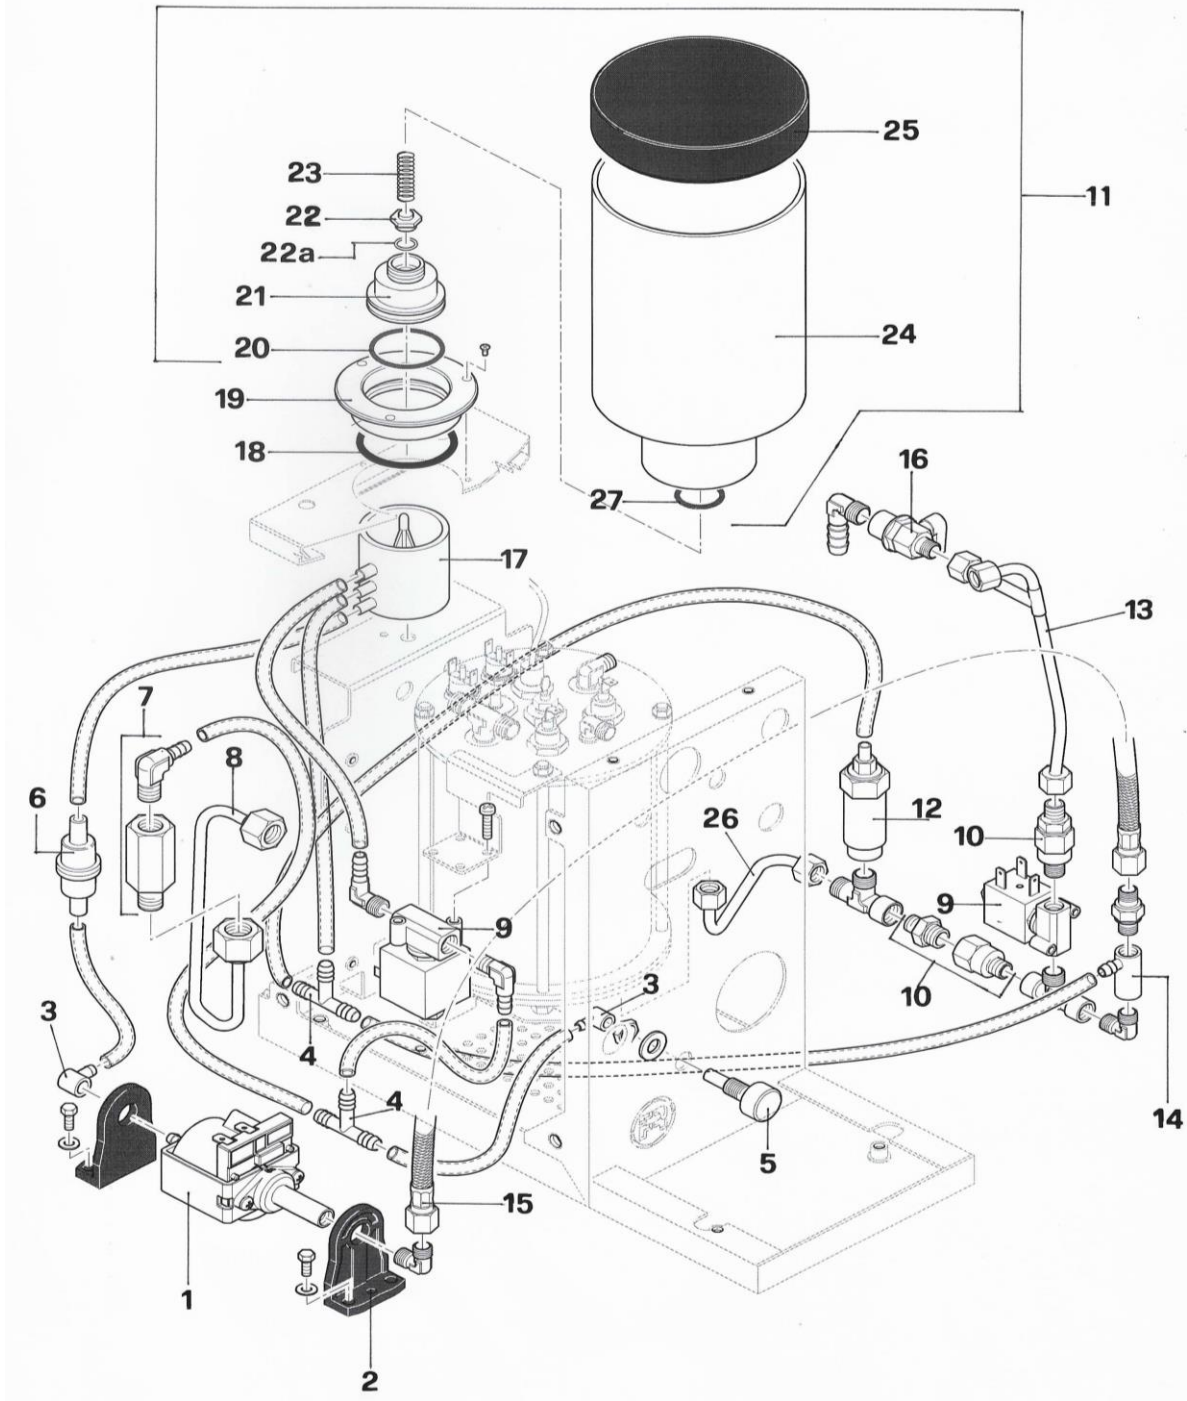

Hydraulic parts/pump area

Pos. #	Description	Beschreibung	Description	Euro	Notes			
1	C199900280	Vibration pump 230/50 Hz						
	C199900281	Vibration pump 115/60 Hz						
2	A849906070	Vibration pump support						
3	C449900709	Rubber connector						
4	C400002827	Rubber connector T						
5	A227704363	Expansion output						
6	C439900695	Suction filter						
7	A299904998	Security valve						
8	A279906263	Safety valve pipe						
9	C190004066	Solenoid valve V230/50 Hz						
	C190004067	Solenoid valve v115/60 Hz						
10	C229900540	Non return valve						
12	C229900911	Expansion valve						
13	A279906267	Boiler fill pipe						
14	C200002112	Valve						
15	A299906088	Pump pipe type Porta Via						
16	A299904994	Tap drain						
17	R839906557	Tank collector						
18	A449906259	OR Manifold ring						
19	A529906144	Tank manifold ring						
20	A449904547	Lower tank OR						
21	A439905146	Coupling						
22	C430003482	Water tank connector						
22a	C449900702	Tank valve OR						
23	C019900711	Water tank spring						
24	A219906146	Water tank						
25	A539906176	Cover tank						
26	A279906266	Coffee boiler feed pipe						
27	A449906259	OR 4187 Manifold ring