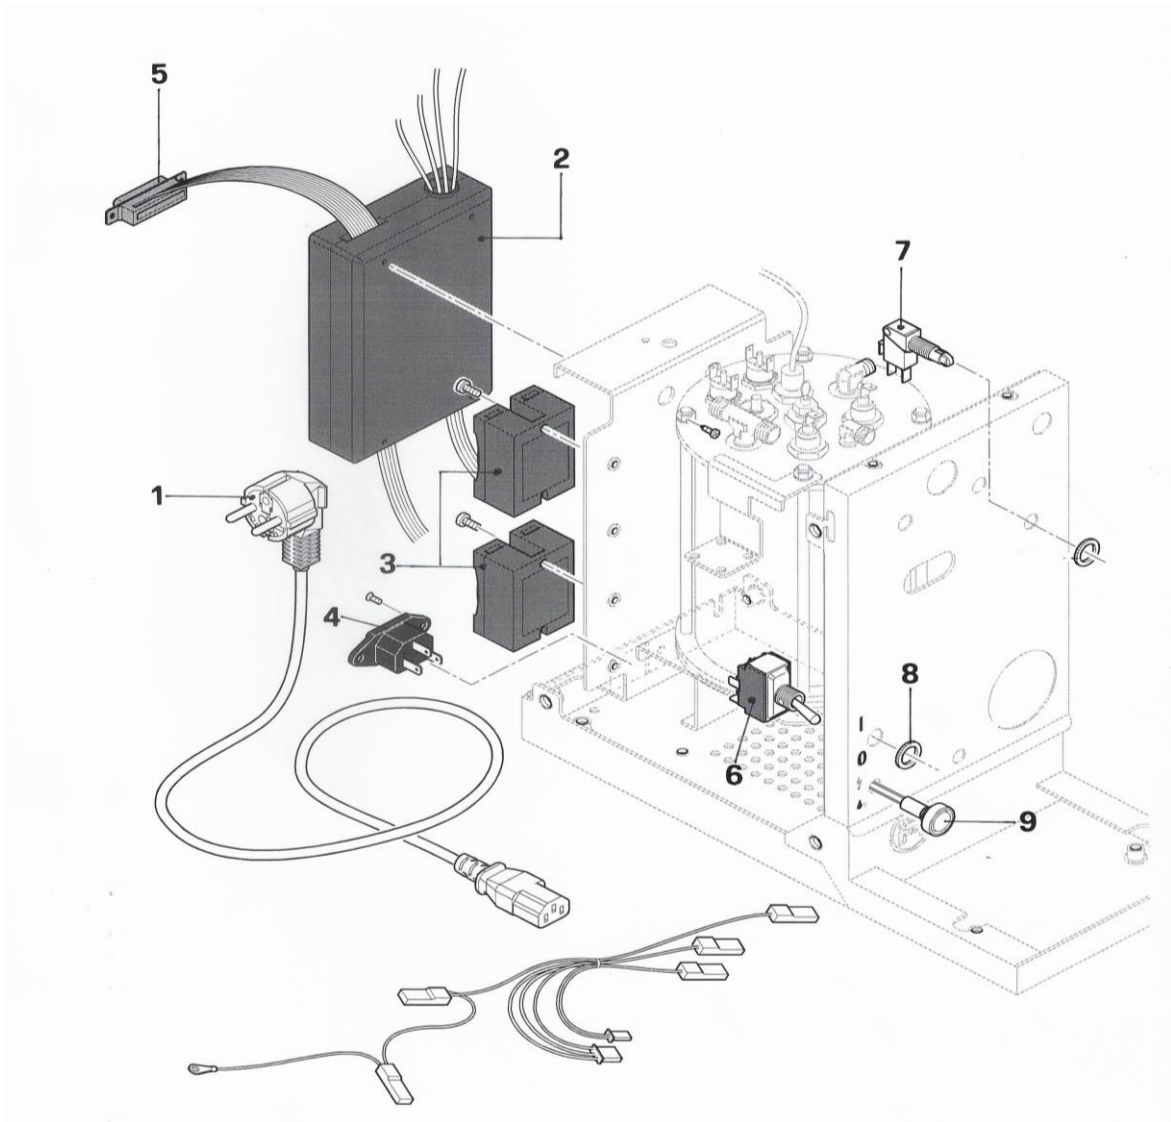

Electrical parts

Pos. #	Description	Beschreibung	Description	Euro	Notes
1	A199906271	Cable IEC- CE			
	A199906272	Cable IEC- GB			
	A199906273	Cable IEC- AUS/NZ			
	A199906274	Cable IEC- KC			
	A199906275	Cable IEC- USA			
2	A199906268	Control board V230-240			
3	A190004666	Reley with cover			
4	A199906252	Power cable connector			
5	A199906485	Display cable			
6	A199906002	On/off switch			
7	A199905198	Microswitch			
8	A527704305	Ring nut			
9	A199905886	Control light appartamento V115/250 UL