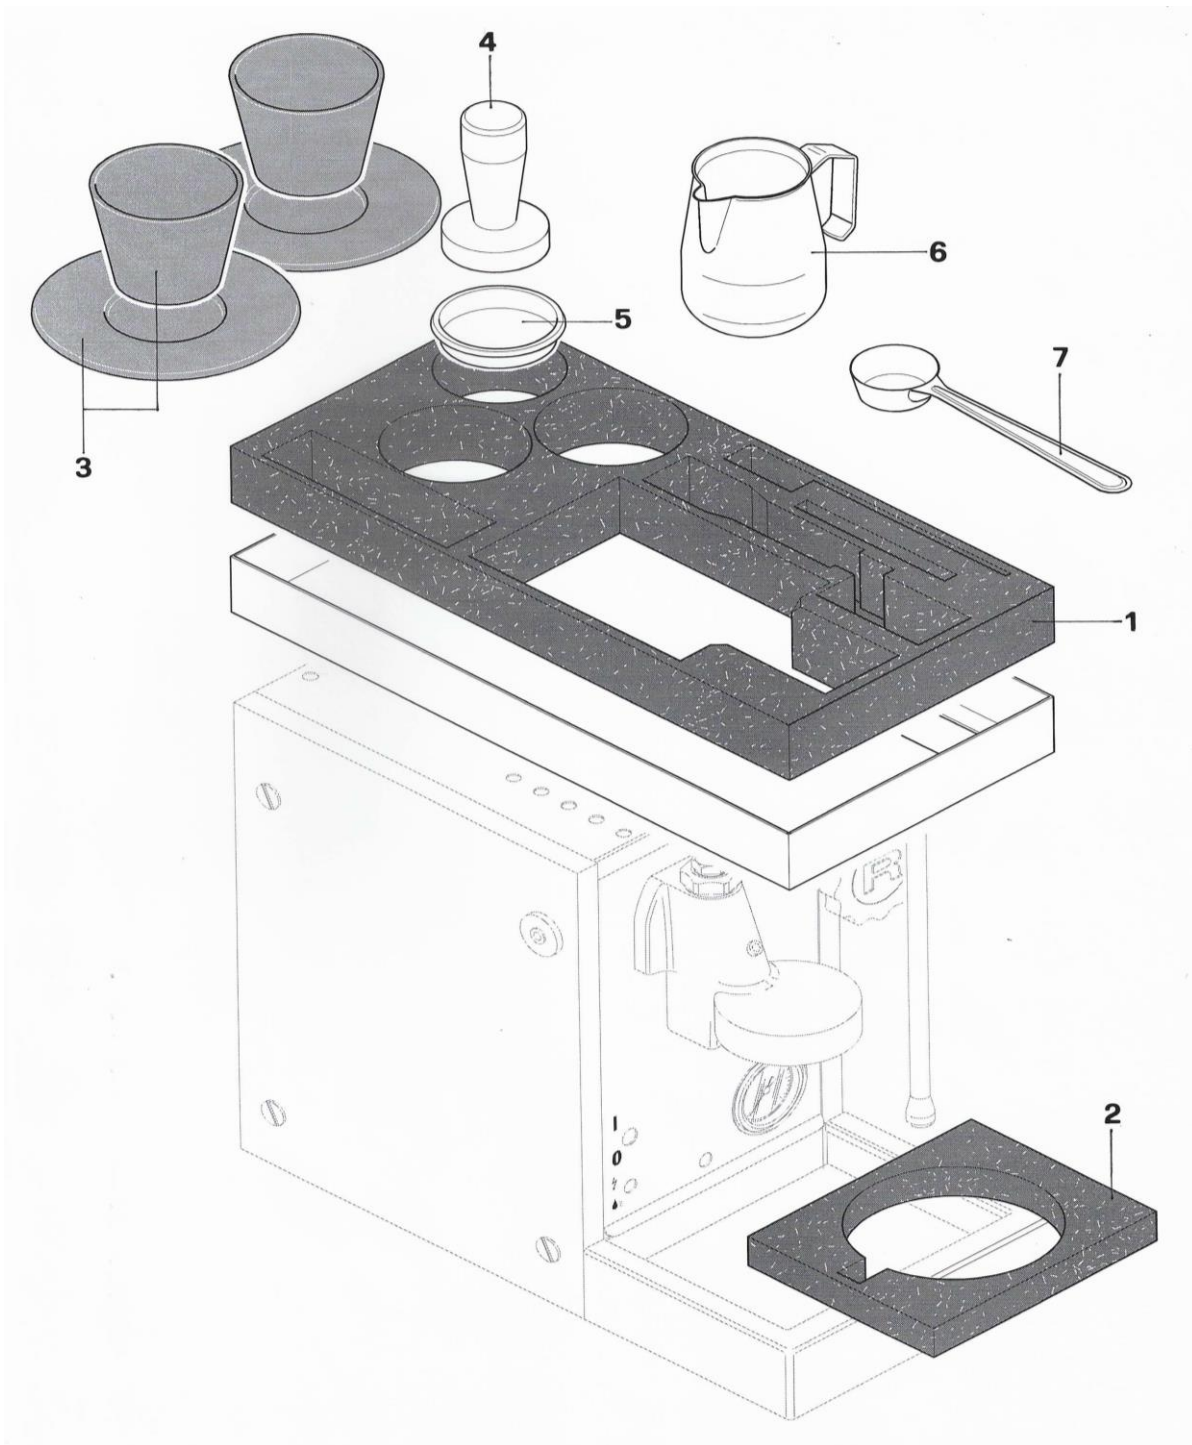

Hydraulic parts/boiler area

Pos.#	Description	Beschreibung	Description	Euro	Notes
1	C199901550	Safety thermostat 135 C			
2	A219905510	Vacuum breaker valve 1/4 inox			
3	M229905351	Connection T MMM 1/4			
4	A119905081	Probe NTC			
5	C199900839	Probe L80			
6	A229904355	Connection L MM 1/8			
7	A269904417	Teflon gasket 1/4			
8	A229906138	Steam boiler end plate			
9	A119906136	Heating element V230/1100 W			
	A119906137	Heating element V115/1000 W			
10	A219906139	Boiler body			
11	A229906140	Boiler			
12	A449906261	OR 4412 Boiler flange			
13	A229906141	Coffee boiler end plate			
14	A229906249	Injection pipe brew boiler			
15	A279906250	Coffee boiler pipe			
16	A449906262	Coffee boiler flange			
17	A219906142	Boiler fixing			

Steam and hot water valve assembly

Pos. #	Description	Beschreibung	Description	Euro	Notes			
1	A299904632	Boiler gauge plus						
2	A279906265	Steam pipe						
3	A219906168	Steam wand joint						
4	A229906260	Steam tap						
5	A209904332	Steam/hot water wand nut spring						
6	A449904331	Steam/hot water valve 3/8 teflon gasket						
7	A229904333	Plate						
8	A639905074	No burn cup						
9	A639905816	Handle						
10	A449904672	Or Ring cover/handle						
11	A529R04649	Steam knob						
12	C400002022	Steam wand O-Ring						
13	C200002839	Steam nozzle						
14	A019904843	Gauge bracket						

Pos. #	Description	Beschreibung	Description	Euro	Notes			
1	A659906350	Internal parts accessory box						
2	A659906481	Cover insert						
3	A699906449	Cup with saucer						
4	A999904594	Tamper						
5	C619900106	Blind filter						
6	A699905513	35 ml milk jug						
7	A619906279	Portion spoon						