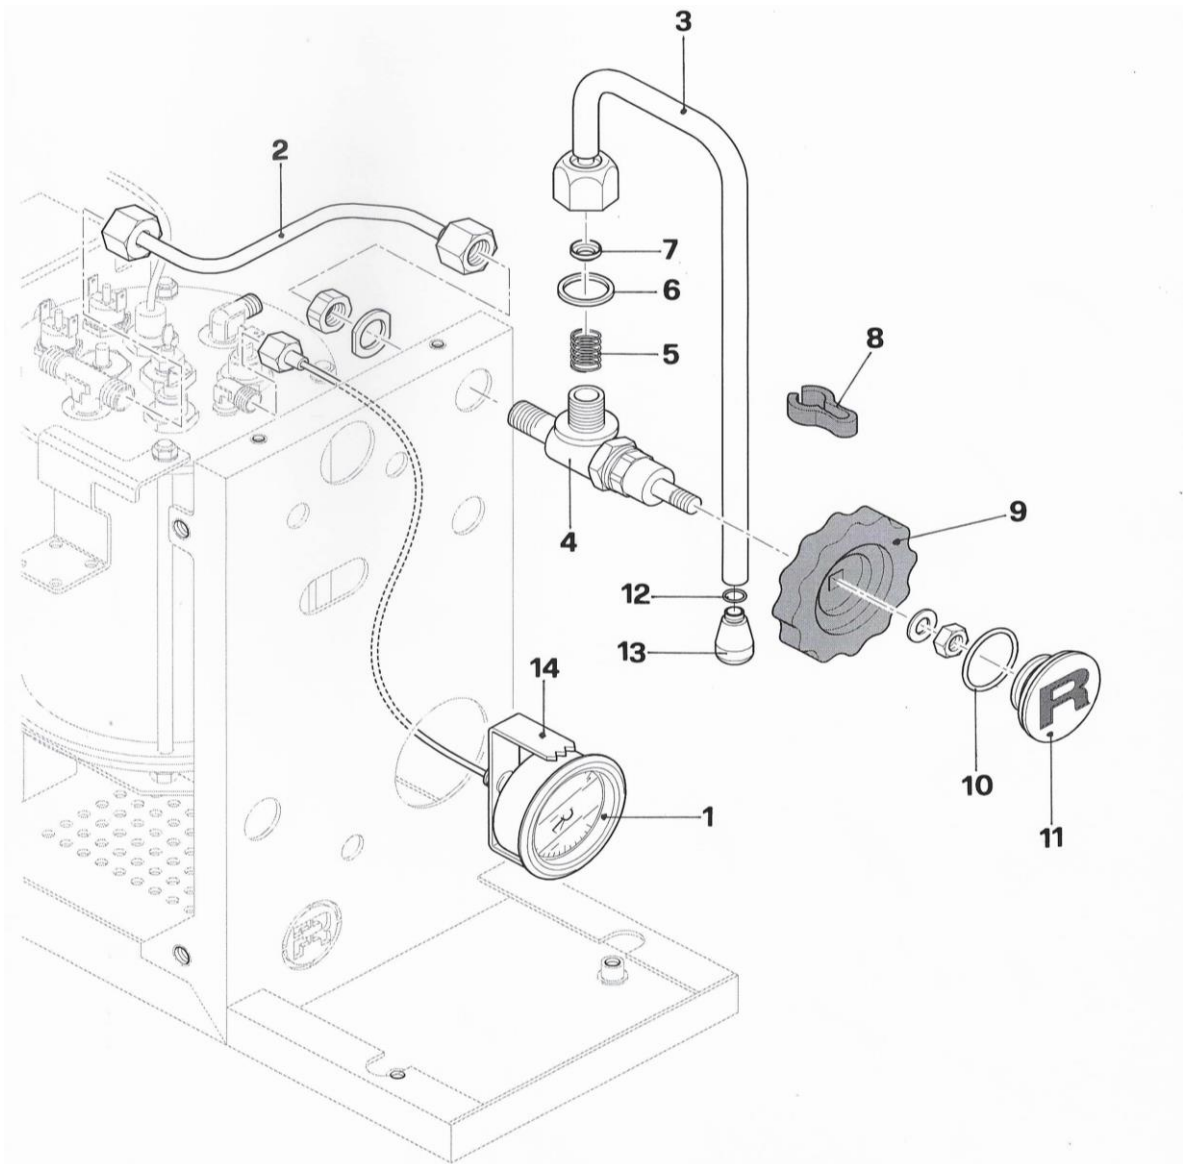

Steam and hot water valve assembly

Pos. #	Description	Beschreibung	Description	Euro	Notes			
1	A299904632	Boiler gauge plus						
2	A279906265	Steam pipe						
3	A219906168	Steam wand joint						
4	A229906260	Steam tap						
5	A209904332	Steam/hot water wand nut spring						
6	A449904331	Steam/hot water valve 3/8 teflon gasket						
7	A229904333	Plate						
8	A639905074	No burn cup						
9	A639905816	Handle						
10	A449904672	Or Ring cover/handle						
11	A529R04649	Steam knob						
12	C400002022	Steam wand O-Ring						
13	C200002839	Steam nozzle						
14	A019904843	Gauge bracket