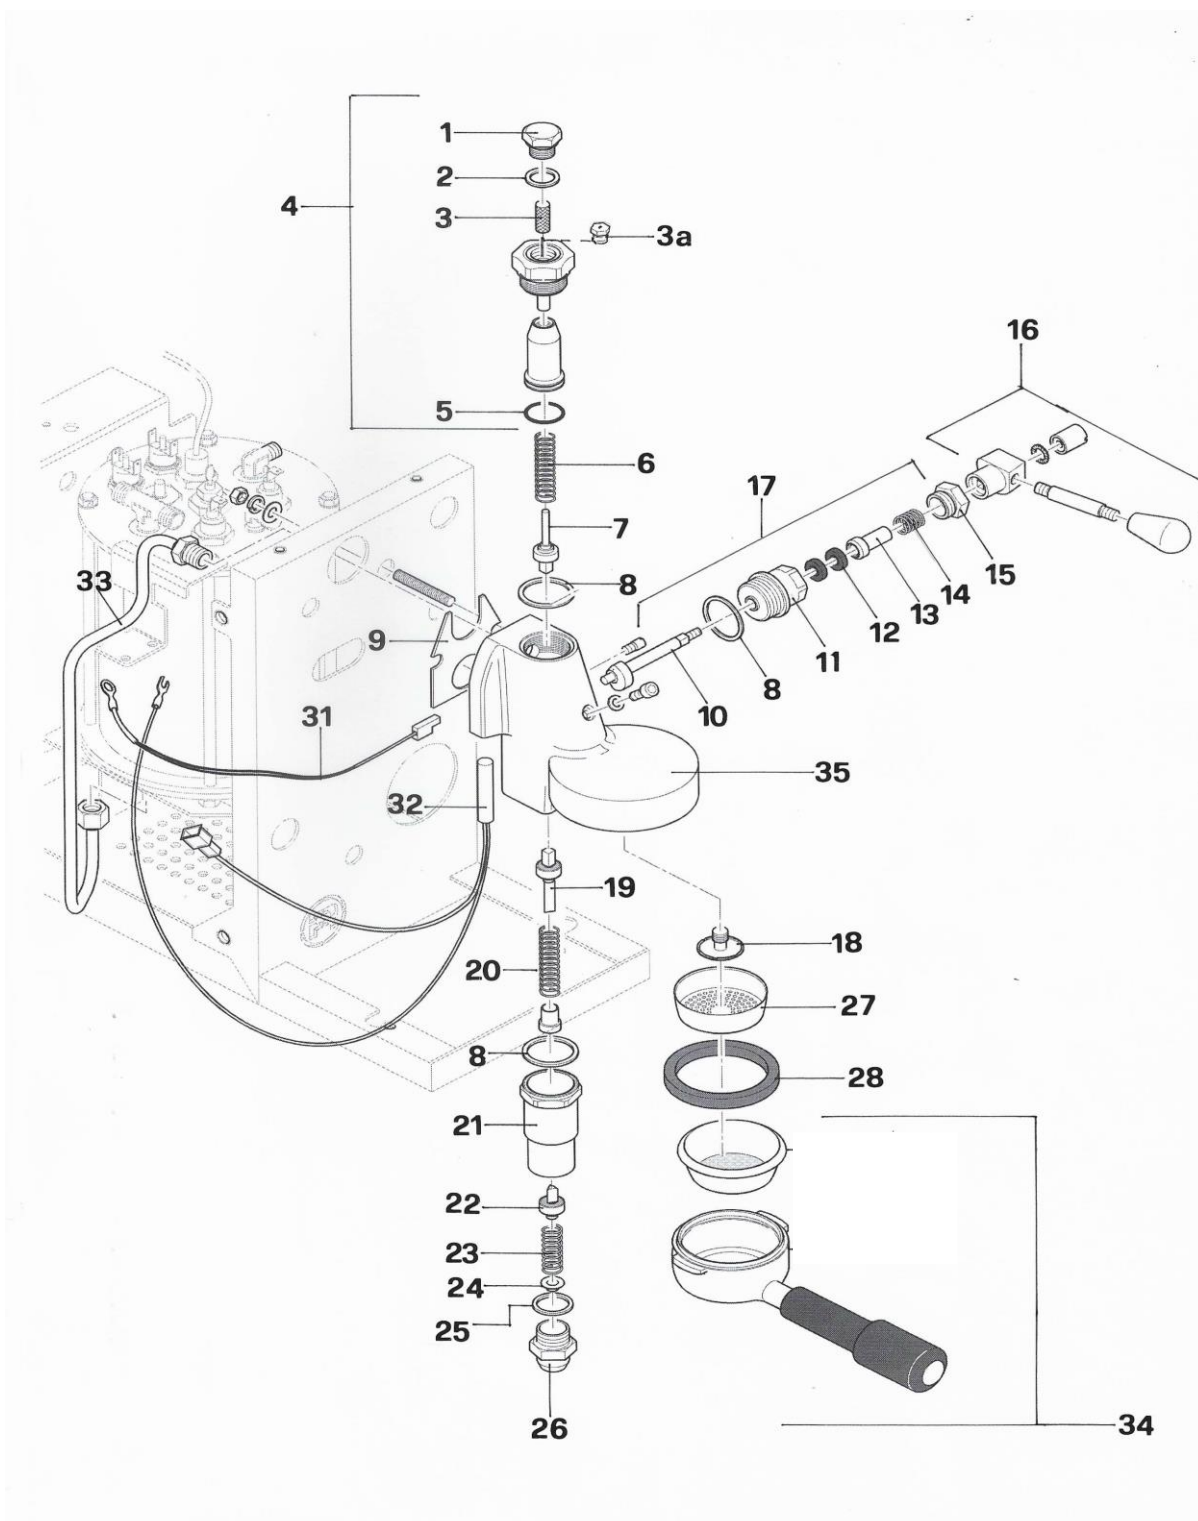

Brewing head ("Group")

Pos. #	Description	Beschreibung	Description	Euro	Notes			
1	A229904391	Group cover						
2	C469900420	Gasket						
3	C619900554	Filter						
3a	R619906596	Gigleur 0,7						
4	RA99905814	Ceramic group shaft						
5	C469900422	Ceramic group shaft gasket						
6	R219905890	Dispensing spring						
7	R229905608	Group valve T/C						
8	C469900421	Teflon group gasket						
9	C449900767	Gasket						
10	R229905238	Cam shaft T/C						
11	R000002142	Cam housing						
12	C219900426	Gasket						
13	R000002143	Support						
14	C219900427	Spring						
15	R000002144	Cam housing cover						
16	R299905888	Lever assembly T/C						
17	R299905887	Cam kit						
18	C229901228	Group diffuser						
19	R229905239	Group infusion valve T/C						
20	R219905890							
21	C229901165	Cylinder						
22	R229905609	Low drain valve T/C						
23	R299905958	Spring						
24	R000002148	Connector						
25	C469900783	Teflon gasket						
26	R000002149	Connector						
27	C519900103	Shower foil						
28	C449900229	Group gasket						
29	C610003902	7 gram filter basket						
	C610003901	14 gram filter basket						
31	A199906255	Temperature probe						
32	A199906253	Group heating element V230/200 W						
	A199906254	Group heating element V115/200 W						
33	A279906264	Pipe from coffee boiler to group						
34	RA99905022	Portafilter bottomless