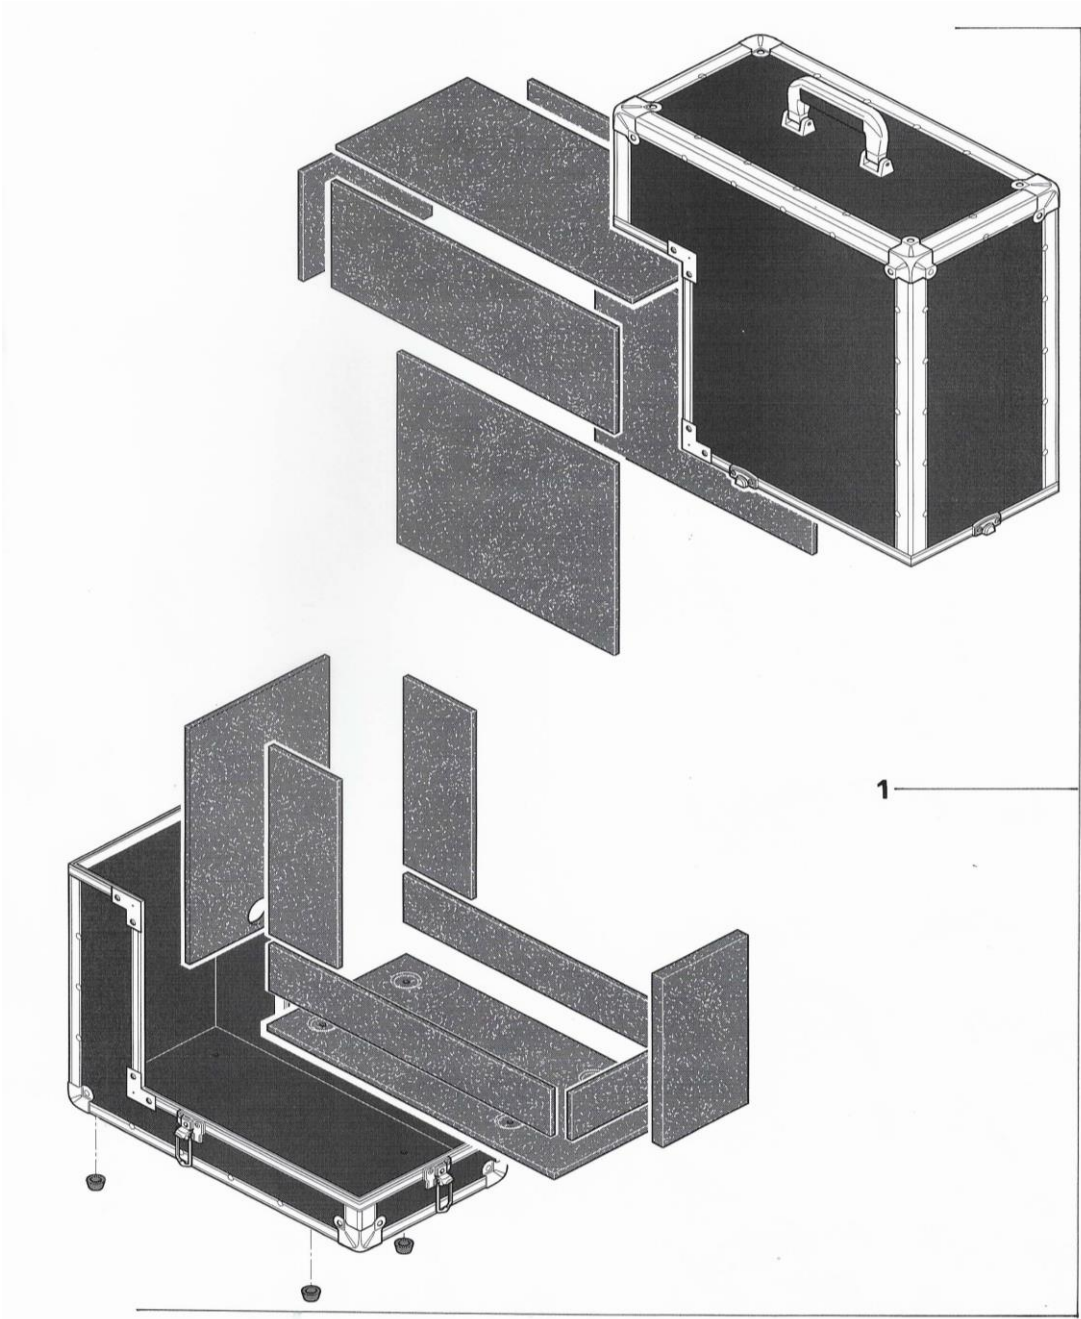

Pos. #	Description	Beschreibung	Description	Euro	Notes			
1	A659906350	Internal parts accessory box						
2	A659906481	Cover insert						
3	A699906449	Cup with saucer						
4	A999904594	Tamper						
5	C619900106	Blind filter						
6	A699905513	35 ml milk jug						
7	A619906279	Portion spoon