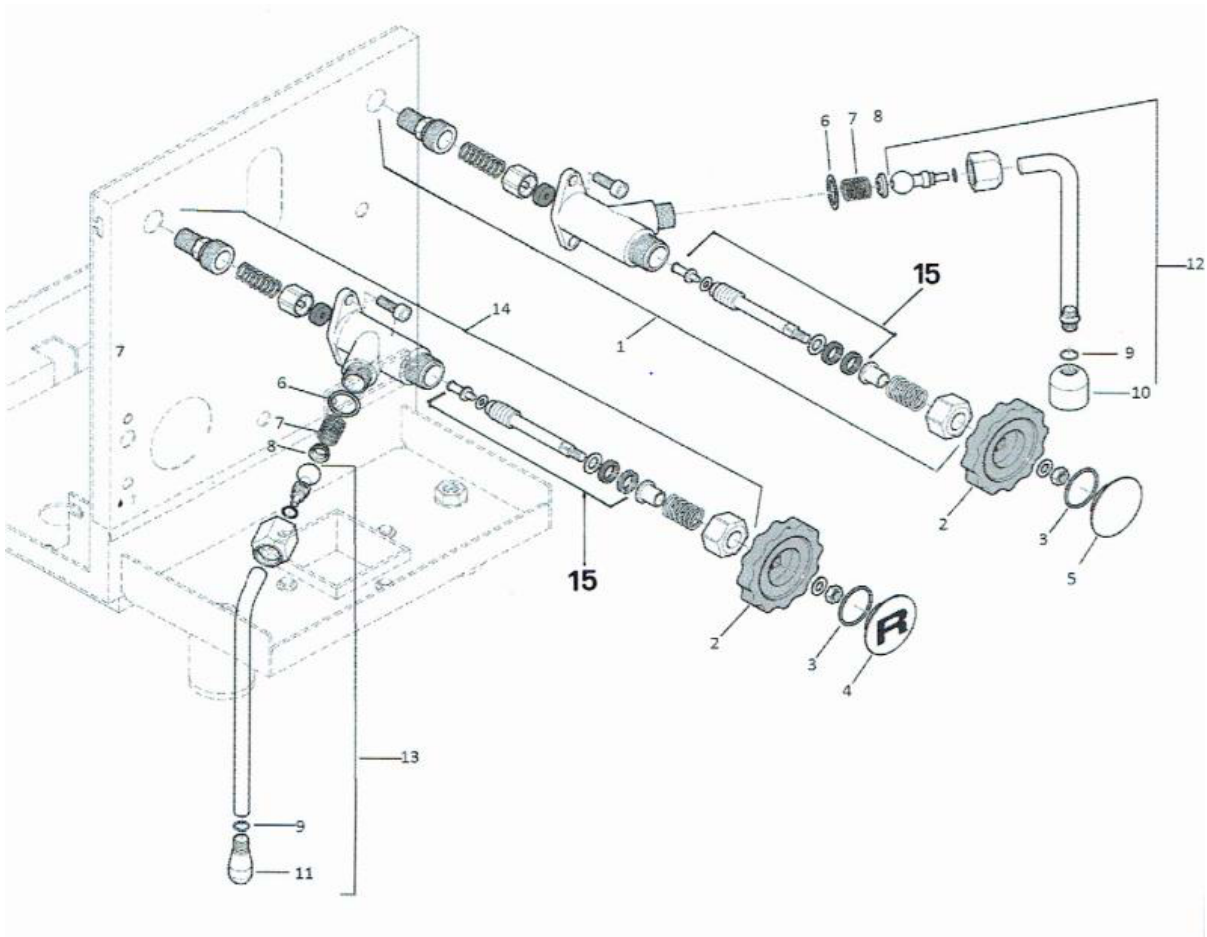

R58
Espresso Machine

Spare parts catalogue

Ed. 05.2017

Pos.	Code Nr.	Description	Notes
1	A619904640	Cupsframe	
2	R01L000382	Reservoir cover complete	
3	A010004657	Cups support panel	
4	A010004659	Side panel	
5	A010004658	Rear panel	
6	A859904400	Rear tag	
7	A019904656	Tank guide	
8	A01I004561	Front panel	
9	A859905056	Front tag	
10	A019904346	Grid	
11	R01L005125	Drip tray	
12	A229904512	Drip tray plug with Oring	
13	A329904369	1/8 Half nut	
14	R059906167	Foot with extension (2 pcs)	From serial # C1706...
14	A019904282	Foot 40mm	Up to serial # C1705....
15	A439904913	Drain bucket	
16	A009905127	Chassis	
17	A009904661	Water tank guide support	

Pos.	Code Nr.	Description	Notes
1	A279905173	Inlet pipe w. 3 mm restrictor	
2	C229900393	Injector	
3	C229900740	Connector	
4	C479900673	Copper gasket	
5	A270004558	Coffee boiler	
6	C199901550	Thermostat 135C	
7	A449905175	OR Viton 114	
8	A199904679	NTC Probe	
9	A279904641	Return pipe	
11	A229904957	L Connector 3/8 MM	
12	C469900239	Heating element gasket	
13	A199905013	Heating element V230	
13 A	A199905014	Heating element V115	
14	A110004667	Heating element V230	
14 A	A110004668	Heating element V115	
15	A269904671	Heating element gasket	
16	A199905078	R58 Service boiler probe	
17	A219905510	Antisuction valve	
18	A229905084	Safety valve 1.8	
19	A229904680	3/8 L Connector MF	
20	C229900525	1/4 L Connector MM	
21	A229904355	1/8 L Connector MM	
22	A270004559	Service boiler	
23	A279904645	Hot water pipe	
24	A279904646	Steam pipe	
25	A299904663	Pump pressure gauge	
26	A299904662	Boiler pressure gauge	
27	M009904997	Pressure gauge support	
28	A119905081	NTC Service boiler probe	
29	A269904417	Teflon gasket	