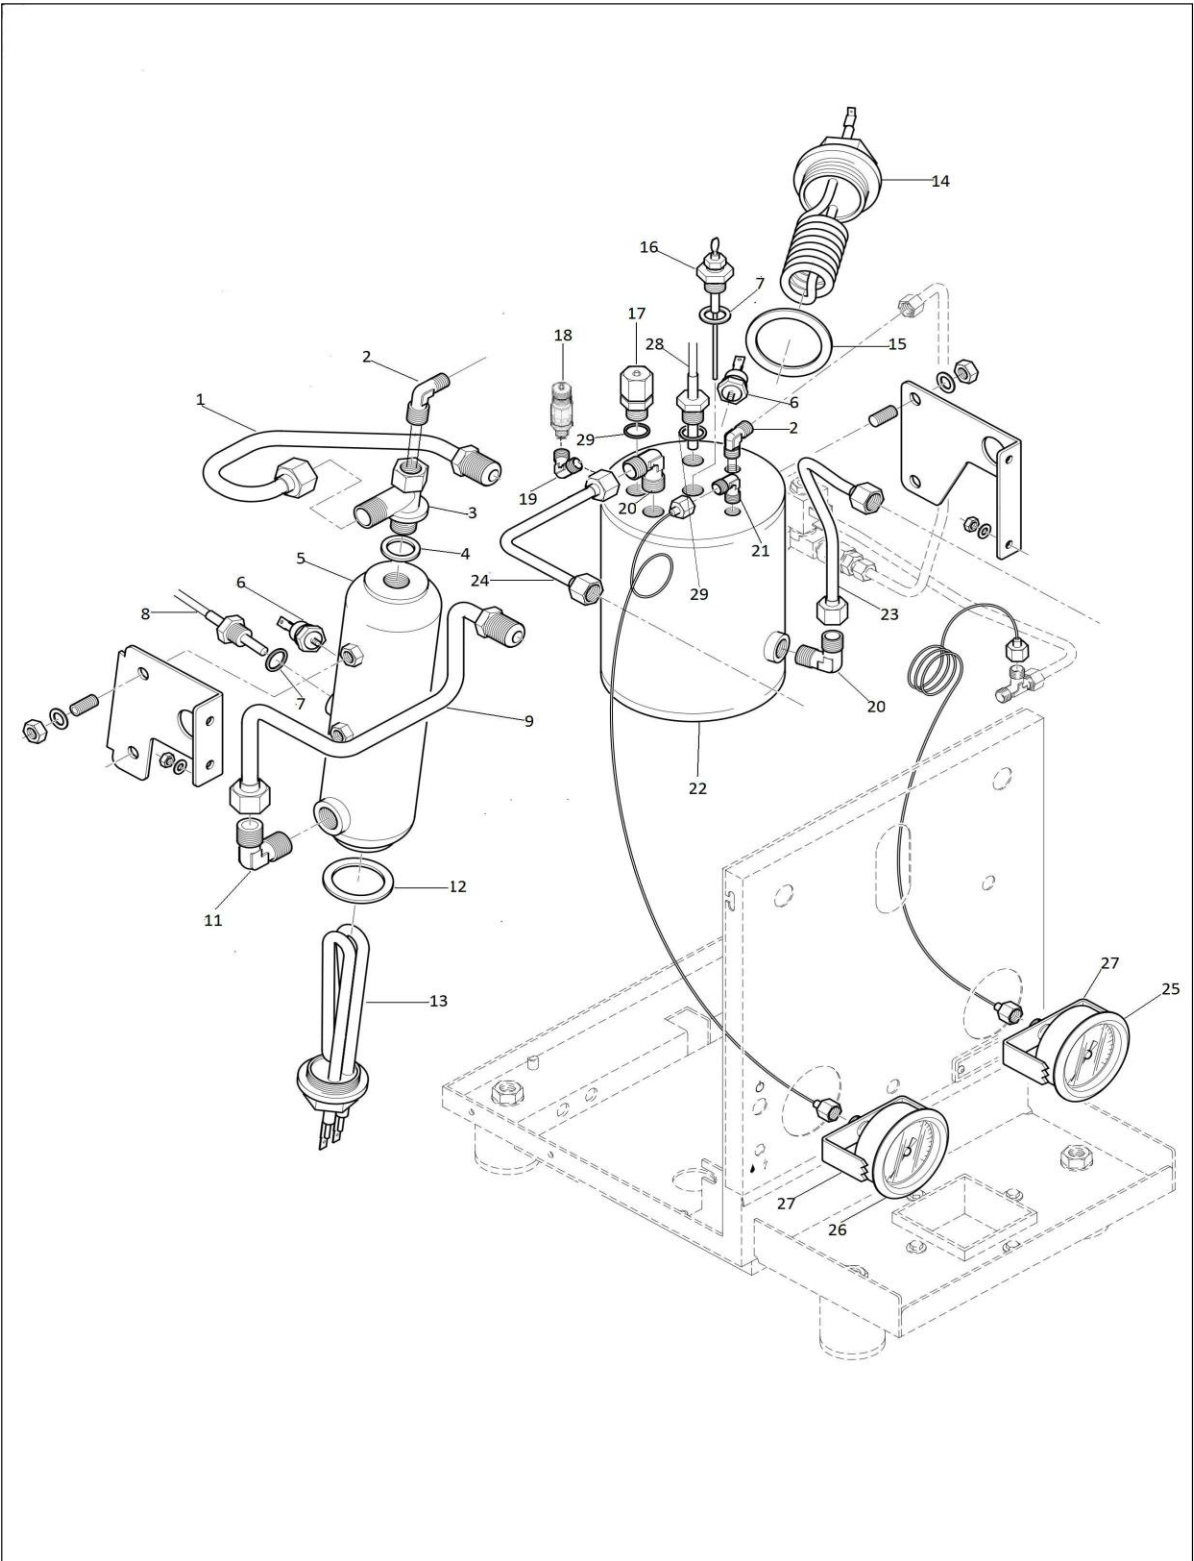

R58
Espresso Machine

Spare parts catalogue

Ed. 05.2017

Pos.	Code Nr.	Description	Notes
1	A619904640	Cupsframe	
2	R01L000382	Reservoir cover complete	
3	A010004657	Cups support panel	
4	A010004659	Side panel	
5	A010004658	Rear panel	
6	A859904400	Rear tag	
7	A019904656	Tank guide	
8	A01I004561	Front panel	
9	A859905056	Front tag	
10	A019904346	Grid	
11	R01L005125	Drip tray	
12	A229904512	Drip tray plug with Oring	
13	A329904369	1/8 Half nut	
14	R059906167	Foot with extension (2 pcs)	From serial # C1706...
14	A019904282	Foot 40mm	Up to serial # C1705....
15	A439904913	Drain bucket	
16	A009905127	Chassis	
17	A009904661	Water tank guide support	

Pos.	Code Nr.	Description	Notes
1	A279905173	Inlet pipe w. 3 mm restrictor	
2	C229900393	Injector	
3	C229900740	Connector	
4	C479900673	Copper gasket	
5	A270004558	Coffee boiler	
6	C199901550	Thermostat 135C	
7	A449905175	OR Viton 114	
8	A199904679	NTC Probe	
9	A279904641	Return pipe	
11	A229904957	L Connector 3/8 MM	
12	C469900239	Heating element gasket	
13	A199905013	Heating element V230	
13 A	A199905014	Heating element V115	
14	A110004667	Heating element V230	
14 A	A110004668	Heating element V115	
15	A269904671	Heating element gasket	
16	A199905078	R58 Service boiler probe	
17	A219905510	Antisuction valve	
18	A229905084	Safety valve 1.8	
19	A229904680	3/8 L Connector MF	
20	C229900525	1/4 L Connector MM	
21	A229904355	1/8 L Connector MM	
22	A270004559	Service boiler	
23	A279904645	Hot water pipe	
24	A279904646	Steam pipe	
25	A299904663	Pump pressure gauge	
26	A299904662	Boiler pressure gauge	
27	M009904997	Pressure gauge support	
28	A119905081	NTC Service boiler probe	
29	A269904417	Teflon gasket	