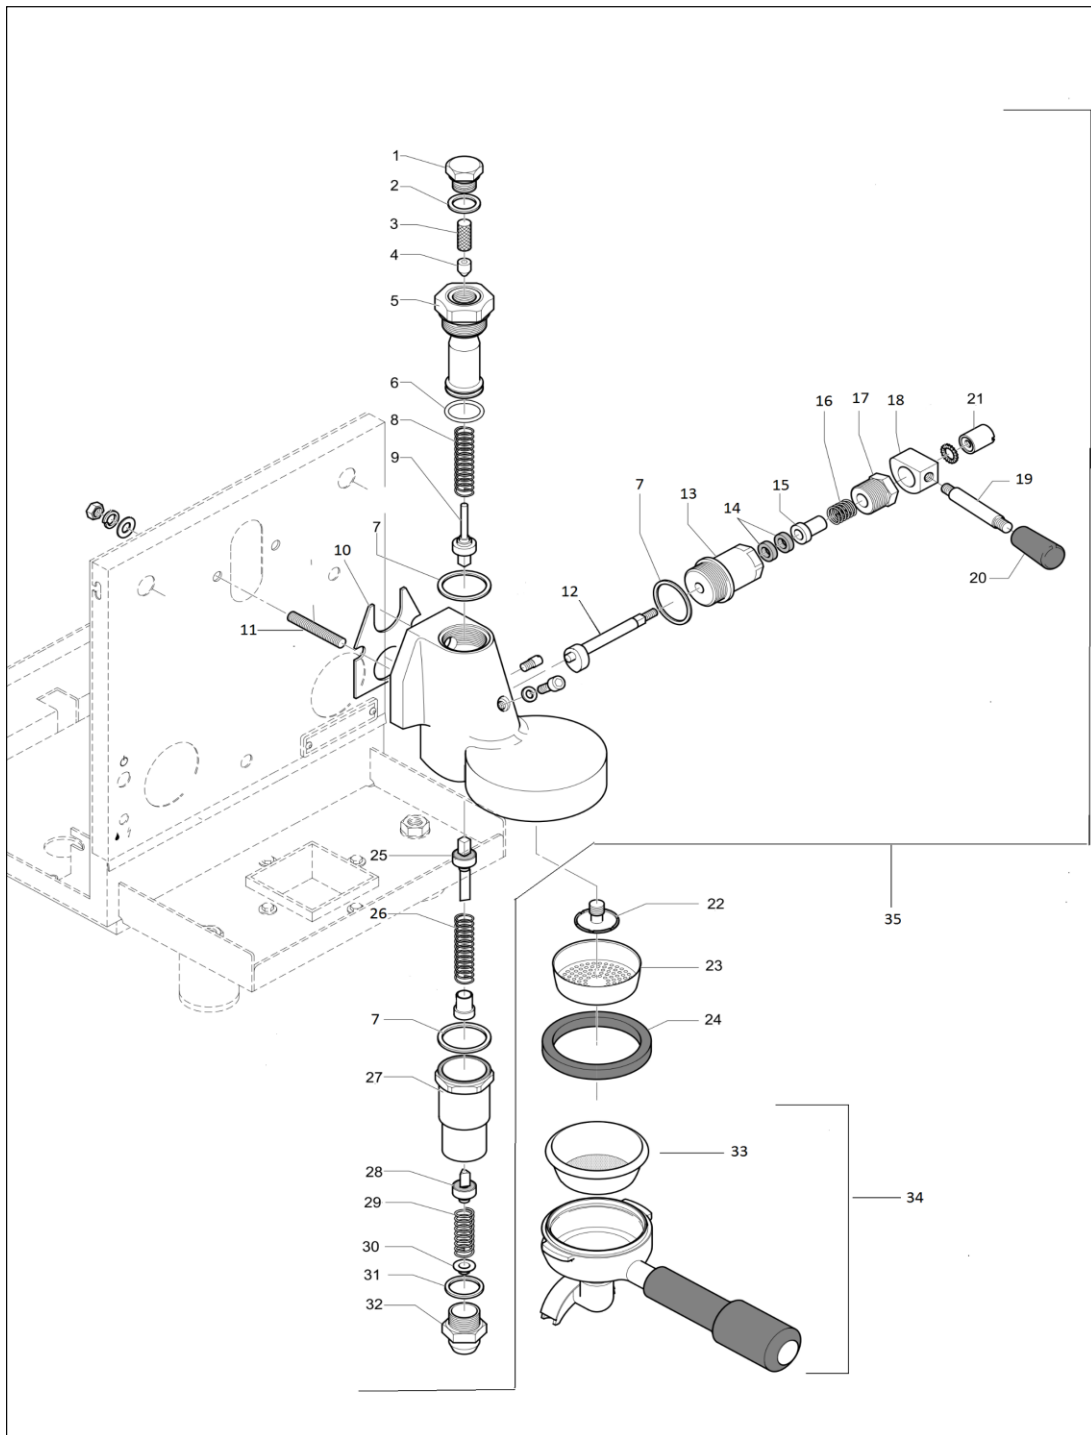

Pos.	Code Nr.	Description	Notes
1	A229904391	Rounded nut	
2	C469900420	Gasket	
3	C619900554	Filter	
4	C229900549	Restrictor 0,8	
5	RA99905814	Ceramic group shaft	
6	C469900422	Green gasket	
7	C469900421	Teflon gasket	
8	C219900423	Spring	
9	C219900424	Valve assembly	
10	C449900767	Gasket	
11	A319904599	Fixing group screw	
12	R229905238	Shaft	
13	R000002142	Flange	
14	C219900426	Gasket	
15	R000002143	Support	
16	C219900427	Spring	
17	R000002144	Cover	
18	R000002145	Shaft	
19	A829904329	Lever shaft	
20	A839904330	Group handle	
21	R000002146	Pin	
22	C229901228	Diffuser	
23	C519900103	Shower	
24	C449900229	Group Gasket	
25	R229905239	Drain valve	
26	A219904309	Spring	
27	C229901165	Cylinder	
28	C219903081	Valve	
29	C219900431	Spring	
30	R000002148	Connector	
31	C469900783	Gasket	
32	R000002149	Connector	
33	C610003902	7 gr filter basket	
33a	C610003901	14 gr filter basket	
33b	C619900106	Blind filter	
34	A699905020	1 cup filter holder w/filter	
34a	A699905021	2 cups filter holder w/filter	

35	A229905448	Group complete