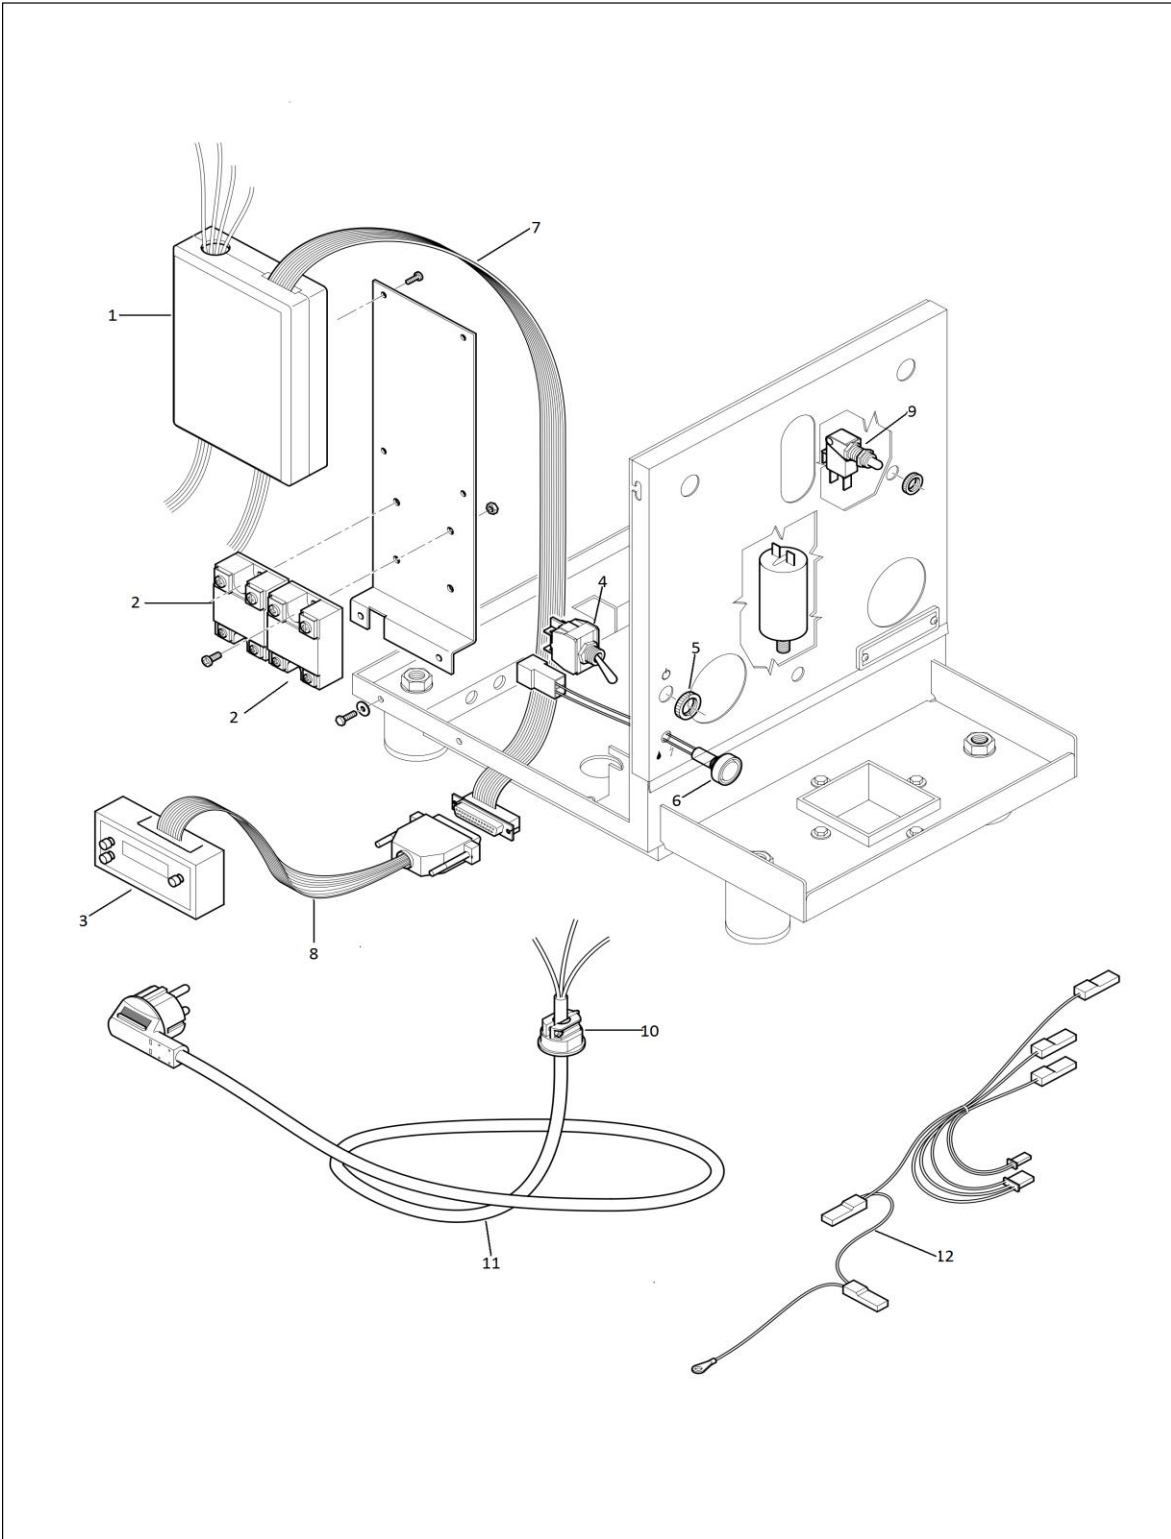

Pos.	Code Nr.	Description	Notes
1	A190004664	Control Box V230	
1.A	A199905012	Control Box V115	
2	A190004666	Rele	
3	RA199905727	Display complete with spiral cable	
4	A199904992	General switch	
5	A529904989	Nut	
6	A139904519	Green lamp	
7	A199904673	Flat cable connection to board	
8	A199904674	Conn. cable board to display	till Sn D1233R584657
8	A199905115	Spiral cable	from Sn D1233R584657
9	A199905198	Microswitch	
10	C439900086	Cordlock	
11	C199900957	CE Power cord	
11	A199904518	IS Power cord	
11	A199904616	KR Power cord	
11	C199900958	UL Power cord	
11	C199901115	AUS/NZ Power cord	
11	C199901116	GB Power cord	
11	C199901510	CH Power cord	
12	A190004639	Wiring loom