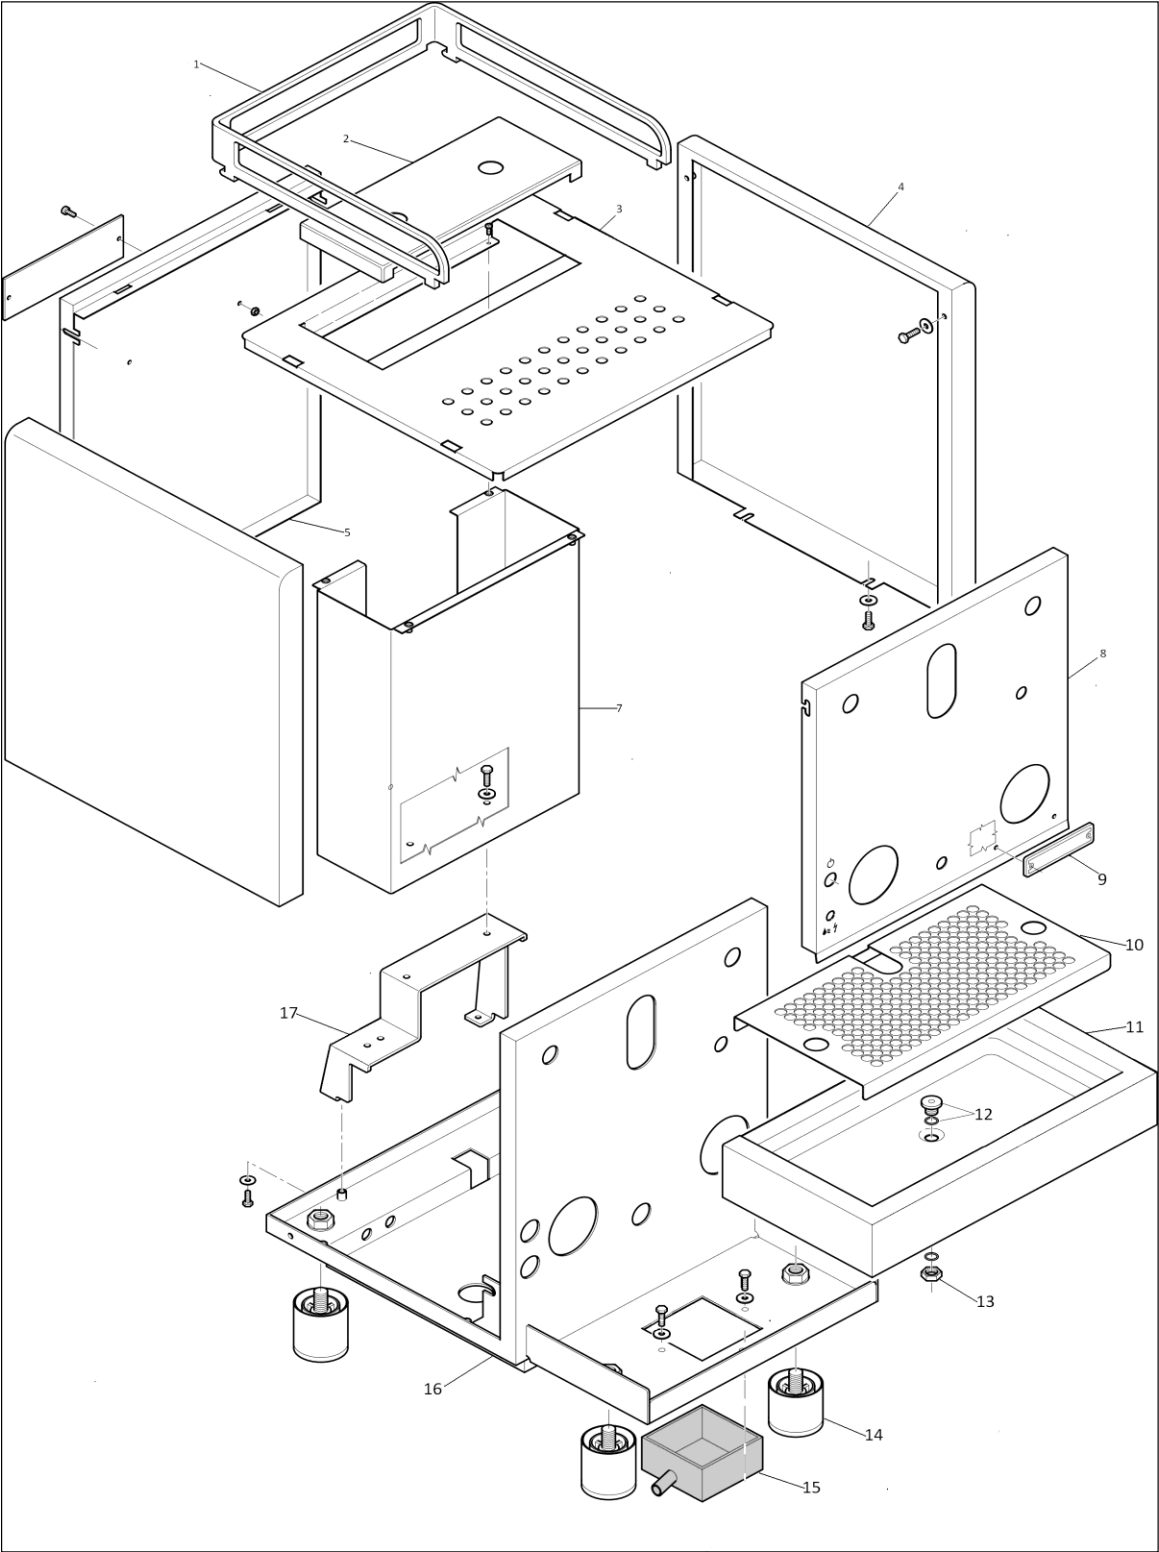

R58
Espresso Machine

Spare parts catalogue

Ed. 05.2017

Pos.	Code Nr.	Description	Notes
1	A619904640	Cupsframe	
2	R01L000382	Reservoir cover complete	
3	A010004657	Cups support panel	
4	A010004659	Side panel	
5	A010004658	Rear panel	
6	A859904400	Rear tag	
7	A019904656	Tank guide	
8	A01I004561	Front panel	
9	A859905056	Front tag	
10	A019904346	Grid	
11	R01L005125	Drip tray	
12	A229904512	Drip tray plug with Oring	
13	A329904369	1/8 Half nut	
14	R059906167	Foot with extension (2 pcs)	From serial # C1706...
14	A019904282	Foot 40mm	Up to serial # C1705....
15	A439904913	Drain bucket	
16	A009905127	Chassis	
17	A009904661	Water tank guide support	

Pos.	Code Nr.	Description	Notes
1	A279905173	Inlet pipe w. 3 mm restrictor	
2	C229900393	Injector	
3	C229900740	Connector	
4	C479900673	Copper gasket	
5	A270004558	Coffee boiler	
6	C199901550	Thermostat 135C	
7	A449905175	OR Viton 114	
8	A199904679	NTC Probe	
9	A279904641	Return pipe	
11	A229904957	L Connector 3/8 MM	
12	C469900239	Heating element gasket	
13	A199905013	Heating element V230	
13 A	A199905014	Heating element V115	
14	A110004667	Heating element V230	
14 A	A110004668	Heating element V115	
15	A269904671	Heating element gasket	
16	A199905078	R58 Service boiler probe	
17	A219905510	Antisuction valve	
18	A229905084	Safety valve 1.8	
19	A229904680	3/8 L Connector MF	
20	C229900525	1/4 L Connector MM	
21	A229904355	1/8 L Connector MM	
22	A270004559	Service boiler	
23	A279904645	Hot water pipe	
24	A279904646	Steam pipe	
25	A299904663	Pump pressure gauge	
26	A299904662	Boiler pressure gauge	
27	M009904997	Pressure gauge support	
28	A119905081	NTC Service boiler probe	
29	A269904417	Teflon gasket	