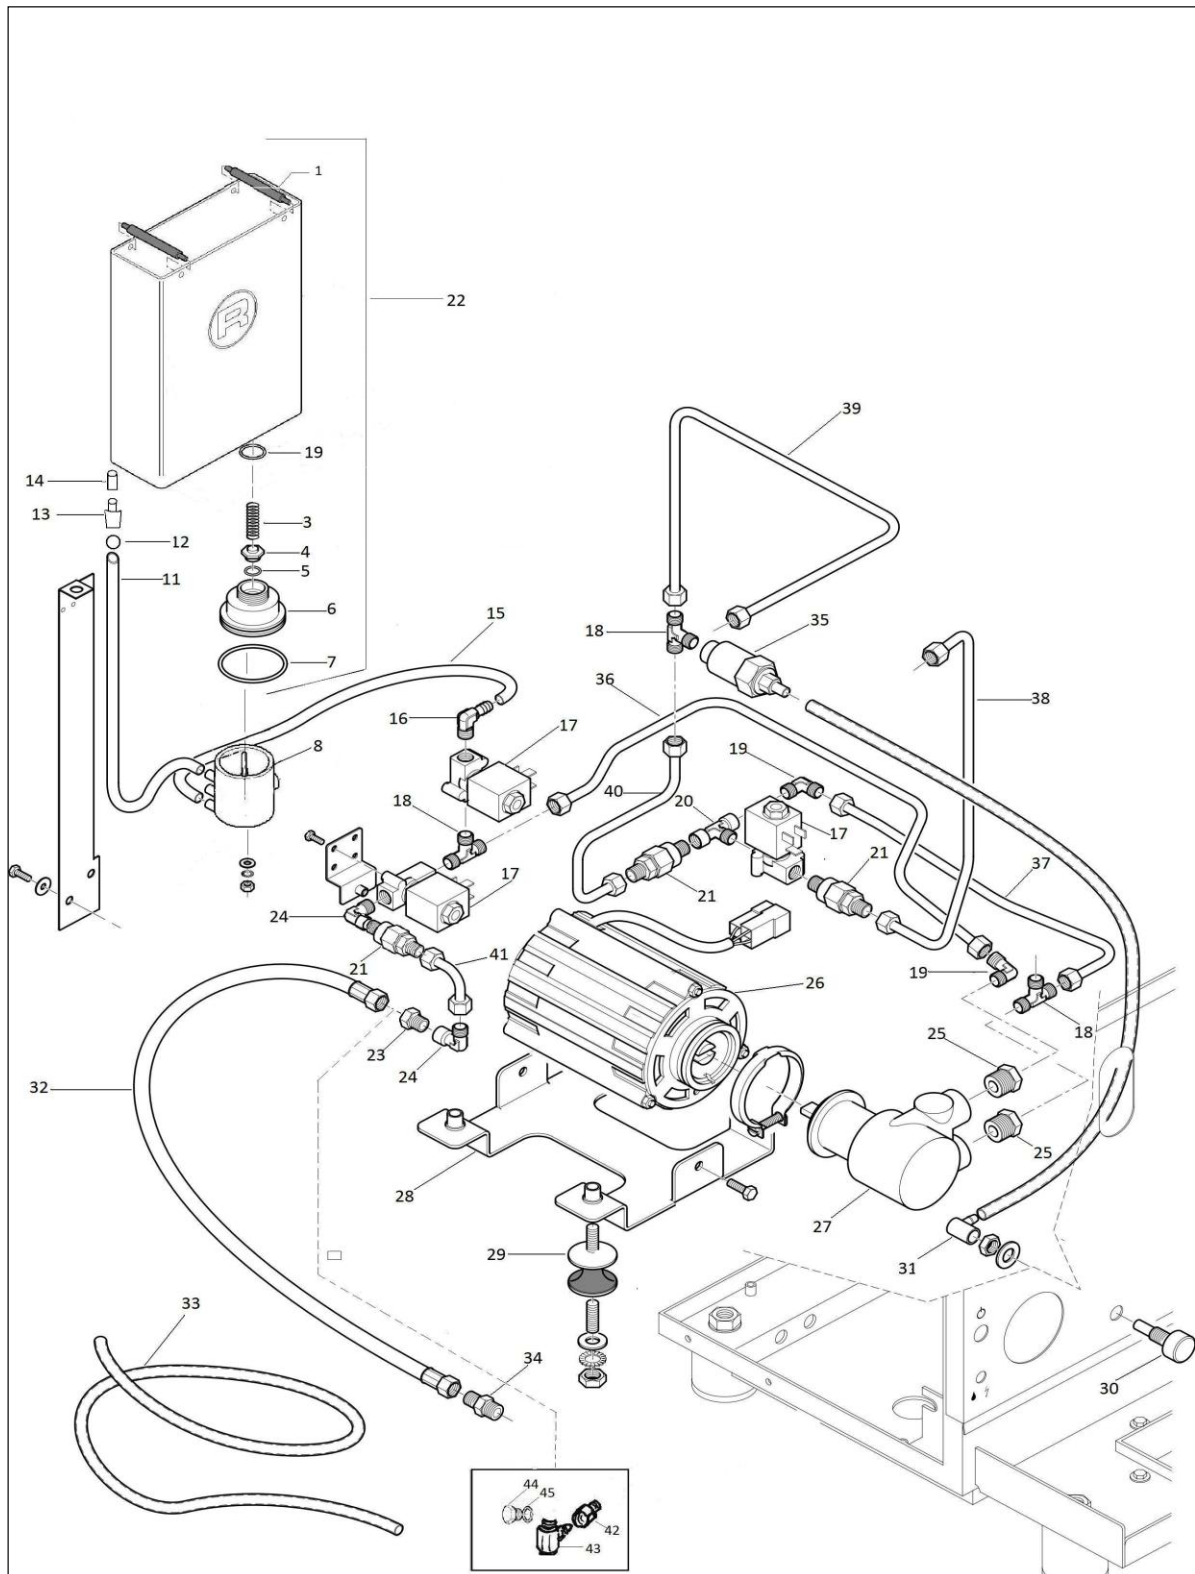

R58
Espresso Machine

Spare parts catalogue

Ed. 05.2017

Pos.	Code Nr.	Description	Notes
1	A619904640	Cupsframe	
2	R01L000382	Reservoir cover complete	
3	A010004657	Cups support panel	
4	A010004659	Side panel	
5	A010004658	Rear panel	
6	A859904400	Rear tag	
7	A019904656	Tank guide	
8	A01I004561	Front panel	
9	A859905056	Front tag	
10	A019904346	Grid	
11	R01L005125	Drip tray	
12	A229904512	Drip tray plug with Oring	
13	A329904369	1/8 Half nut	
14	R059906167	Foot with extension (2 pcs)	From serial # C1706...
14	A019904282	Foot 40mm	Up to serial # C1705....
15	A439904913	Drain bucket	
16	A009905127	Chassis	
17	A009904661	Water tank guide support	

Pos.	Code Nr.	Description	Notes
1	A279905173	Inlet pipe w. 3 mm restrictor	
2	C229900393	Injector	
3	C229900740	Connector	
4	C479900673	Copper gasket	
5	A270004558	Coffee boiler	
6	C199901550	Thermostat 135C	
7	A449905175	OR Viton 114	
8	A199904679	NTC Probe	
9	A279904641	Return pipe	
11	A229904957	L Connector 3/8 MM	
12	C469900239	Heating element gasket	
13	A199905013	Heating element V230	
13 A	A199905014	Heating element V115	
14	A110004667	Heating element V230	
14 A	A110004668	Heating element V115	
15	A269904671	Heating element gasket	
16	A199905078	R58 Service boiler probe	
17	A219905510	Antisuction valve	
18	A229905084	Safety valve 1.8	
19	A229904680	3/8 L Connector MF	
20	C229900525	1/4 L Connector MM	
21	A229904355	1/8 L Connector MM	
22	A270004559	Service boiler	
23	A279904645	Hot water pipe	
24	A279904646	Steam pipe	
25	A299904663	Pump pressure gauge	
26	A299904662	Boiler pressure gauge	
27	M009904997	Pressure gauge support	
28	A119905081	NTC Service boiler probe	
29	A269904417	Teflon gasket	