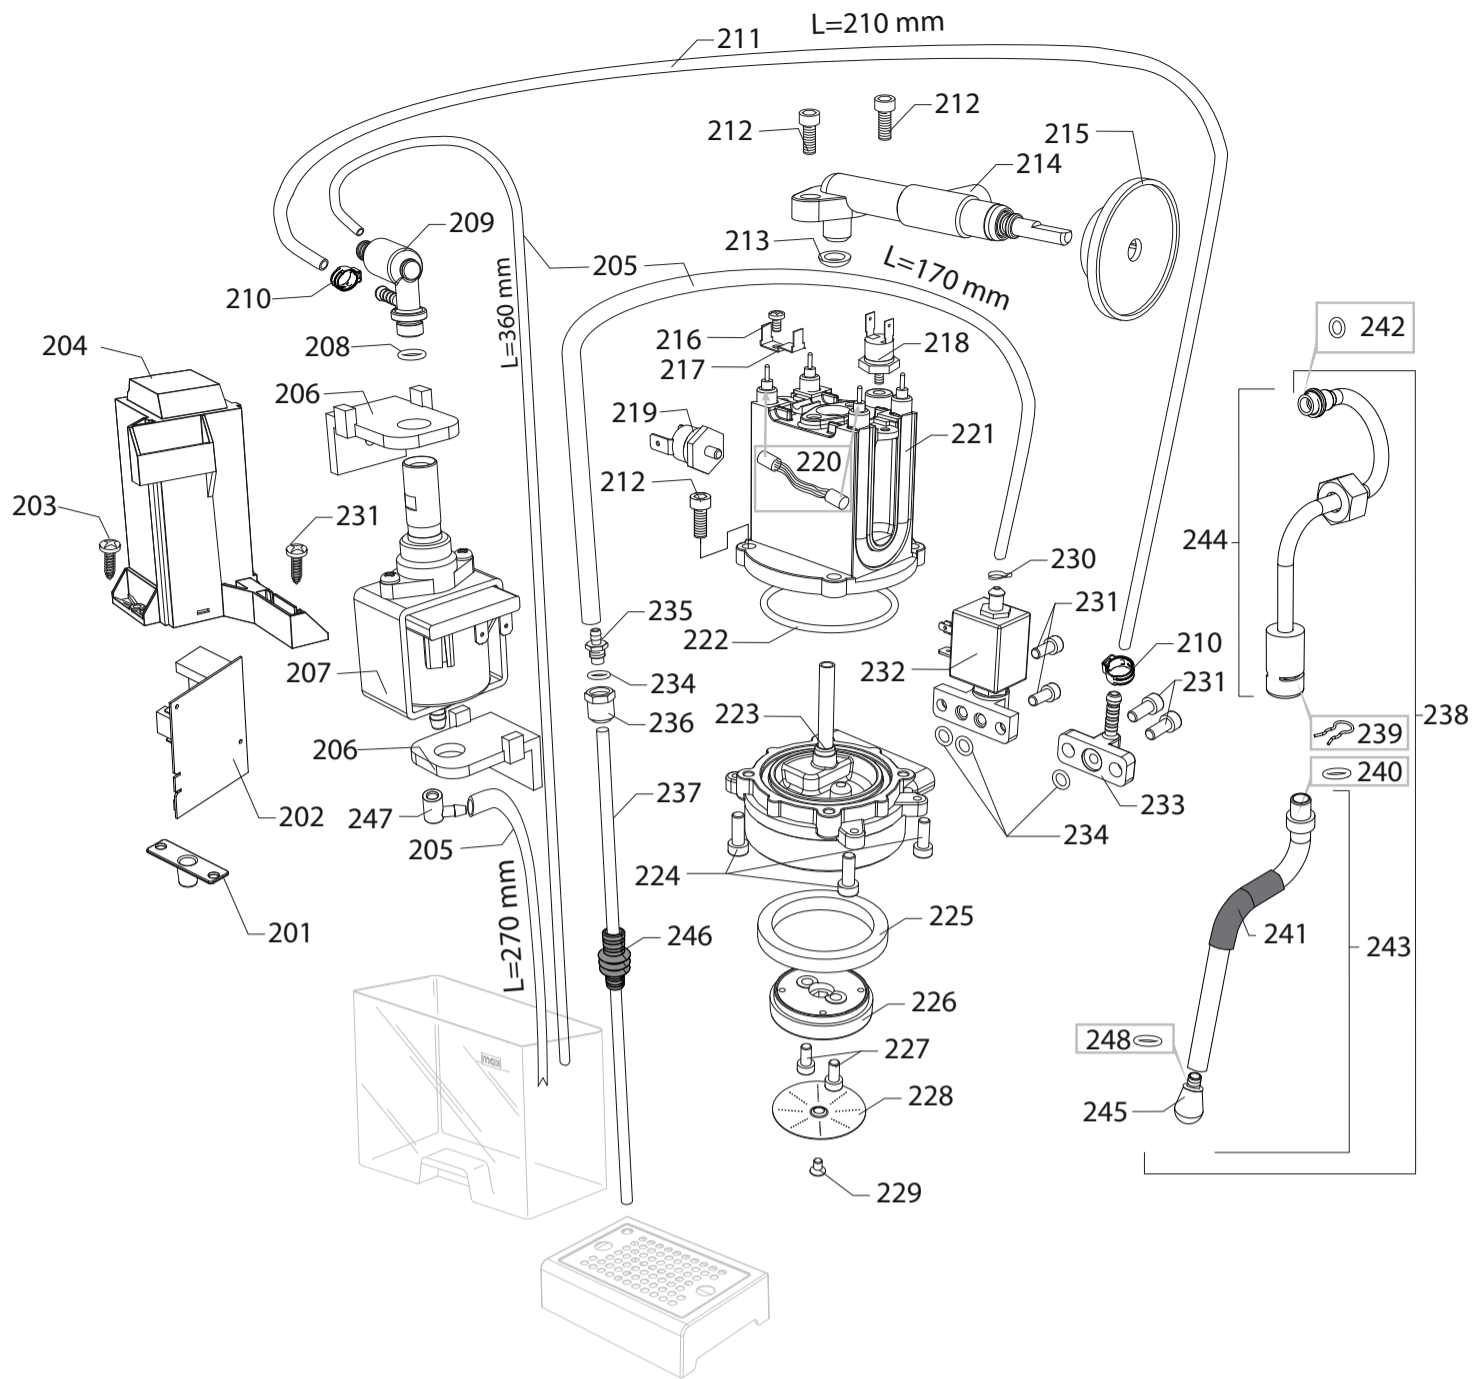

The critical components are indicated with a warning triangle ⚠ in the service exploded view and/or service manual.

GAGGIA CLASSIC EVO AND ENERGY VIBES

SIN035R - SIN035UR

POS	12NC	DESCRIPTION	NOTE	POS	12NC	DESCRIPTION	NOTE
201	421944026351	PUMP-CPU/PWR BOARD SUPP.CAP CLASSIC SO	RI9481	234	996530063887	Gasket OR 2025	
202	421941312261	CPU+SW ECO-SWITCH RELE 20MIN 230V ASSY	230V-UK only ⚠	235	996530053238	OUTLET FITTING - RUBBER	
203	996530054154	SELF-T.SCREWS 3.5X9.5 NICKEL-PLATED		236	996530053239	NUT FOR OUTLET FITTING	
204	421946507981	PU/CPU/PWR.SUPP.V2 CLASSIC		237	996530053235	OUTLET TUBING	
205	996530018281	TRANSP.SILICONE TUBE 5X9 65SH		238	421944090571	STEAM UPP /LOW TUBE ASSY.	
206	996530017711	BLACK PUMP SUPPORT TYPE ULKA		239	996530002744	FORK SPRING FOR VALVE P0049	
207	421941305991	ULKA PUMP EP5FMGW 230V-50HZ	RI9481 ⚠	240	996530013445	OR ORM 0080-20 IN SILICONE PTFE FDA	
	421944081531	ULKA PUMP EFP5/S 120V-60HZ	120V ⚠	241	421944091401	RUBBER BURN BLOCKS 8X40	
	996530007749	ULKA PUMP EP5/S GW 100V-50/60HZ	100V ⚠	242	996530063888	OR 2018 IN VITON 70SH	
208	996530013471	O-RING 2031 TERMOIL		243	421944090582	AISI STEAM LOWER TUBE ASSY V2	
209	421944028581	L-F/BR.SAFETY VALVE 11 BAR ASSY.	⚠	244	421944088631	STEAM UPPER TUBE ASSY.	
	642001000692	L-F/BR.SAFE.VALVE 8 BAR ASSY	120V only ⚠	245	421944091411	2 HOLE STEAM SPRAYER	
210	996530007742	OETIKER CLAMP D EQUALS 9 5 15400022		246	421944093511	RUBBER BURN BLOCKS 6X32	
211	996530009505	PINK 5X8,9 SILICONE TUBE		247	996530017348	90° INLET CONNECTOR PUMP	
212	996530062189	6X16 GALV. SCREW		248	421946504621	OR D = 5x1,2 MM SILICONE FDA	
213	996530054245	O-RING 112 IN EPDM 70°SH					
214	421946500241	BRASS 57 TM4 FAUCET ASSY.					
215	996530052926	PROTECTION					
216	996530055023	SCREW M 4X5 GALV.W/KNURLED HEAD					
217	996530056298	BRACKET FOR THERMOFUSE					
218	421946504771	THERMOSTAT 145°C M4X0.7 PLASTIC CASE	RI9481 ⚠				
	996530054612	STEAM TEMPERATURE SWITCH	RI9380 ⚠				
219	421946504761	THERMOSTAT 107°C M4X0.7 PLASTIC CASE	RI9481 ⚠				
	996530054556	COFFEE TEMPERATURE SWITCH	RI9380 ⚠				
220	421946046321	CAB. 1 WIRE SILIC. GREY 70MM	RI9481 ⚠				
221	421946509241	COATED ALU.BOILER ASSY	⚠				
	421946510621	COATED AL.BOILER 100V C.EVO ASSY	only Jap ⚠				
222	996530054246	O-RING 167 IN EPDM 70°SH					
223	421946510051	CW510L GROUP BODY + DIP TUBE TG					
224	996530062179	5X12 S.S. SCREW					
225	421946504641	FILTER HOLDER SILICONE GASKET					
226	421946502701	AISI SHOWER HOLDER					
227	996530062187	6X12 S.S. SCREW					
228	996530054322	SHOWER					
229	996530054229	SCREW TSP M5X8 UNI 7688 DIN 965 INOX					
230	996530059832	TUBE-TIGHTENING CLAMP D=9.8/10.6					
231	996530062182	5X12 GALV. SCREW					
232	421944093701	BRASS 57 SOLENOID VALVE V2 230V 50HZ	230V-UK-AU ⚠				
	421944093711	BRASS 57 SOLENOID VALVE V2 120V 60HZ	120V ⚠				
	421946046651	3 WAY SOLENOID VALVE 100V 50-60HZ	Jap ⚠				
233	421944093241	BRASS 57 INLET CONNECTOR					