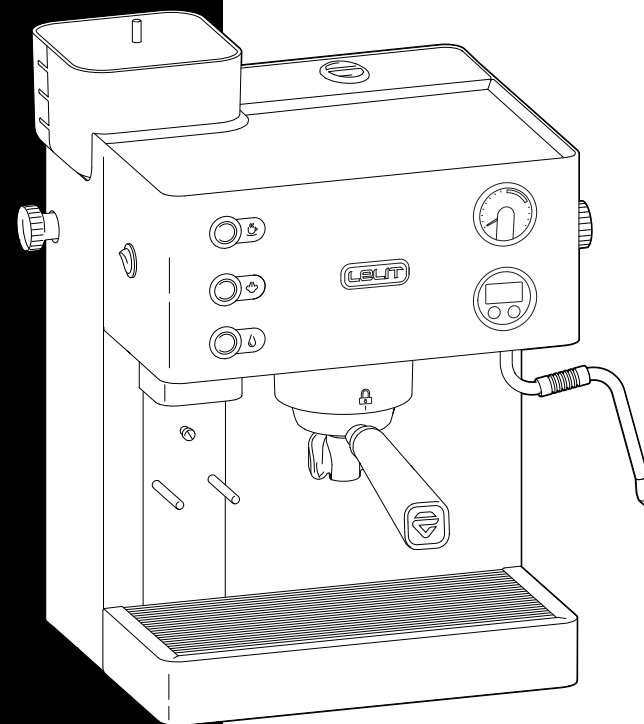

# Kate

PL82T\*

CE EAC

7800085 REV 01

©2023 LELIT srl  
All Rights Reserved

The information and pictures provided  
may be changed without notice to improve  
the machine performance

Kate

MADE  
FOR  
PERFOR  
MANCE