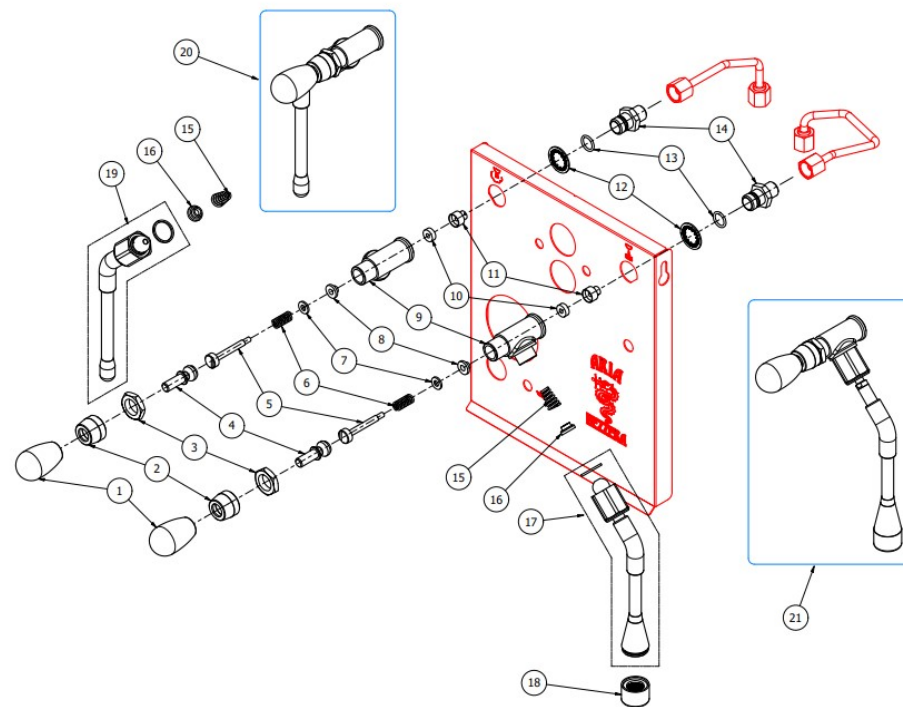

TABLE 3
ARIA

POS	CODE	DESCRIPTION	PRICE
1	7372004	WOODEN KNOB	11.33
1	7371511.01	BLACK LEVER KNOB I.622/40-M8	1.69
2	5222823CM	FERRULE 3/8	2.19
3	5221826CM	NUT 3/8	1.58
4	5225610	ARTICULATED JOINT M8	3.61
5	5260204DL	SHAFT D12X47 AISI303 POLISH	4.21
6	5471513	SPRING D8 H17 AISI302	0.10
7	5261801	WASHER D11	0.29
8	5494004	GASKET D12 X 6 PTFE GRAPHITIZED	0.51
9	5283066TW	BODY TAP 3/8	10.47
10	5496042	GASKET D11X4X4 EPT 70	0.20
11	5224603AL	GASKET HOLDER D12X12 OT57USA	1.10
12	7814201	WASHER 14 DIN6798J A2	0.05
13	7496052	OR GASKET 114 VITON	0.12
14	5225416.01AL	FITTING M14XM13 ES19 H31 WITHOUT OR	2.67
15	5471532.01	SPRING FOR ARTICULATION	0.33
16	5190501	CUP FOR FITTING PTFE/GLASS	0.81
17	5966576	WATER PIPE 45°	24.20
18	5226601TW	WATER HOSE TERMINAL	3.34
19	5966575	STEAM PIPE 45°	17.85
20	5964111	ASSY STEAM LEVER TAP 45° WOOD	59.38
20	5964110	ASSY LEVER TAP + STEAM PIPE	48.65
21	5964112	ASSY WATER LEVER TAP 45° WOOD	59.38
21	5964109	ASSY LEVER TAP + WATER PIPE	48.65

TABLE 3
ARIA