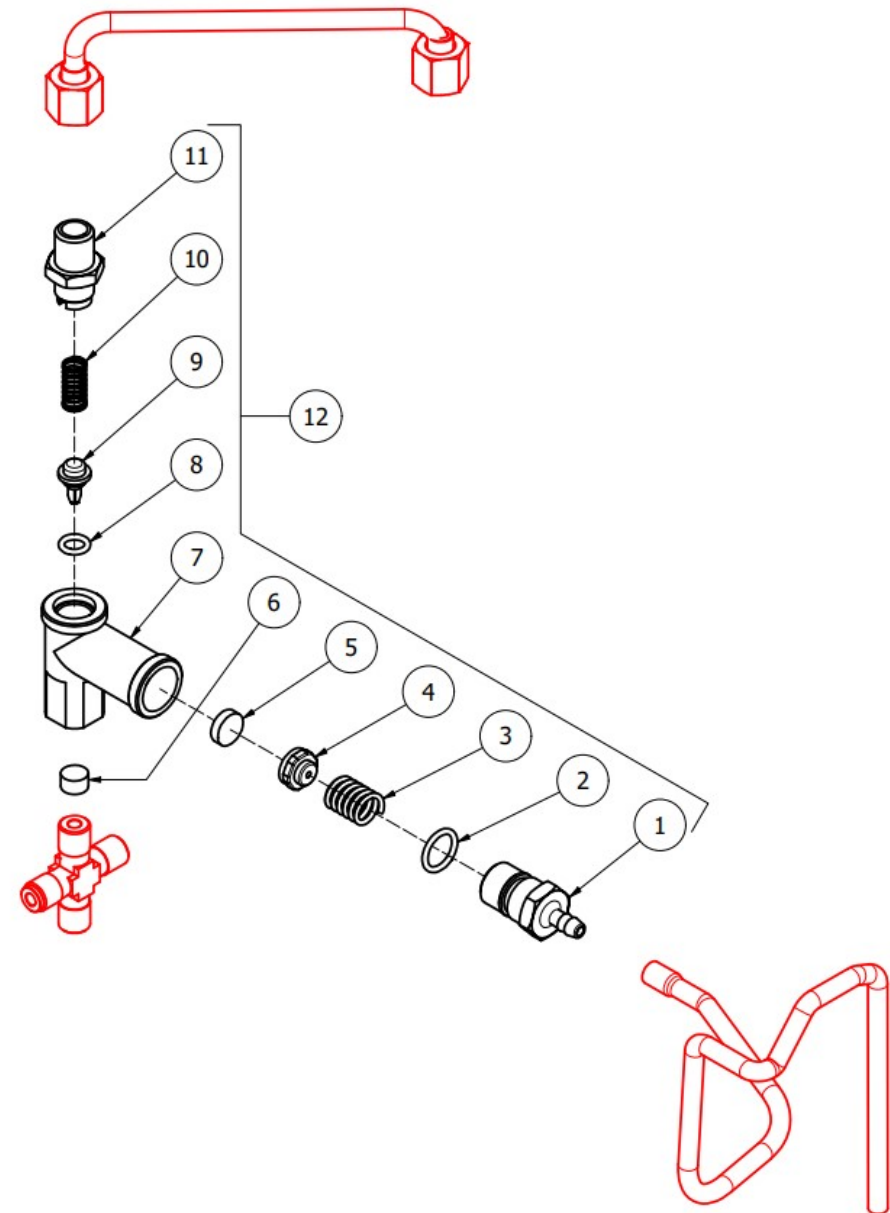

TABLE 8
ARIA

POS	CODE	DESCRIPTION	PRICE
1	5302077AL	FITTING PORT.M14X1 OTXTUBO6X4 OT57USA	2.81
2	7496052	OR GASKET 114 VITON	0.12
3	5471539	CALIBRATED SPRING D.1,6	1.06
4	5224620AL	GASKET-HOLDER ES.12X6.8 OT57USA	0.83
5	5493042	GASKET D.11X3	0.17
6	5471019	FILTER D8,5X5 AISI304	0.33
7	5283053TP	SURPRESSION VALVE BODY	4.91
8	7496018	OR GASKET 105	0.14
9	5224615AL	GASKET-HOLDER SURP.VALVE OT57USA	1.21
10	5471505	CALIBRATED SPRING D0.45 H22 AISI302	0.13
11	5302017AL	FITTING M12 ES16 H26.5 OT57USA	1.66
12	5965212.01AL	ASSY OPV ADJUST. 9/12 BAR	12.56

TABLE 8
ARIA