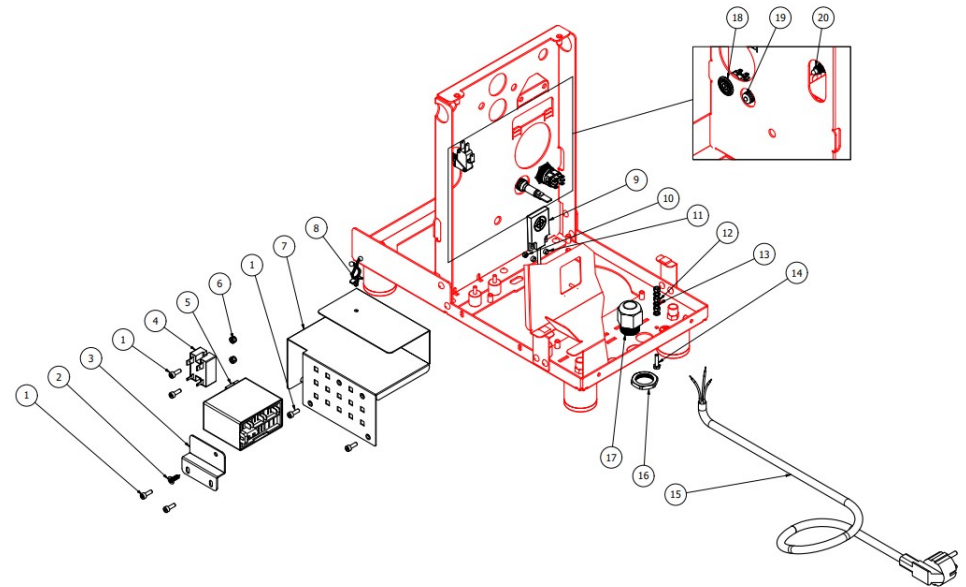

TABLE 6
ARIA

TABLE 7
ARIA

POS	CODE	DESCRIPTION	PRICE
1	7816002	SCREW TCEI M4X12 UNI 5931 A2	0.08
2	7819404	TAPPING SCREW TPS D2.9X9.5 UNI 6952	0.22
3	5058708LW	CONTROL UNIT SUPPORT	1.54
4	7635426	RELAIS SSR COMPACT	15.49
5	7661007R	LEVEL REGULATOR 220/240V 50/60HZ	30.80
5	7661006R	LEVEL REGULATOR 100/120V 50/60HZ	30.80
6	7812401	NUT M4 UNI7473 A2 AUTO BLOCK	0.05
7	5058707LL	ELECTRIC SUPPORT PARTS W/COMPASSES	10.14
8	7613014	CABLE PASS 22.3x9.8X56.8	0.11
9	7666011	TANK SENSOR	15.40
10	7812402	NUT M3 UNI7473 A2 SELF-LOCKING INOX	0.04
11	5191510	SPACER	0.15
12	7822603	NUT M4 OT	0.07
13	7814001	WASHER D4 DIN 6798A A2	0.03
14	7826402	SCREW TE M4X16 UNI 5739 OT	0.11
15	7555001	ELECTRIC CABLE WITH SHUKO PLUG	8.23
15	7555003	SWISS PLUG CABLE H05VV-F 3X1,5 10A	8.23
15	7554001	ELECTRIC CABLE WITH ENGLISH PLUG	8.23
15	7552001	ELECTRIC CABLE WITH AUSTRALIAN PLUG	8.23
15	7551001	ELECTRIC CABLE WITH USA PLUG L=1.5M	8.23
16	7614006	NUT PG13.5	0.25
17	7614007	FAIRLEAD WITH HOLE RUBBER	1.35
18	7633355SG	SWITCH 110V ON/OFF	8.80
18	7633354SG	SWITCH 230V ON/OFF	8.80
19	7633628	WHITE LAMP	1.43
20	7633906	MICROSWITCH 250V	4.22

TABLE 7
ARIA

TABLE 8
ARIA

POS	CODE	DESCRIPTION	PRICE
1	5302077AL	FITTING PORT.M14X1 OTXTUBO6X4 OT57USA	2.81
2	7496052	OR GASKET 114 VITON	0.12
3	5471539	CALIBRATED SPRING D.1,6	1.06
4	5224620AL	GASKET-HOLDER ES.12X6.8 OT57USA	0.83
5	5493042	GASKET D.11X3	0.17
6	5471019	FILTER D8,5X5 AISI304	0.33
7	5283053TP	SURPRESSION VALVE BODY	4.91
8	7496018	OR GASKET 105	0.14
9	5224615AL	GASKET-HOLDER SURP.VALVE OT57USA	1.21
10	5471505	CALIBRATED SPRING D0.45 H22 AISI302	0.13
11	5302017AL	FITTING M12 ES16 H26.5 OT57USA	1.66
12	5965212.01AL	ASSY OPV ADJUST. 9/12 BAR	12.56