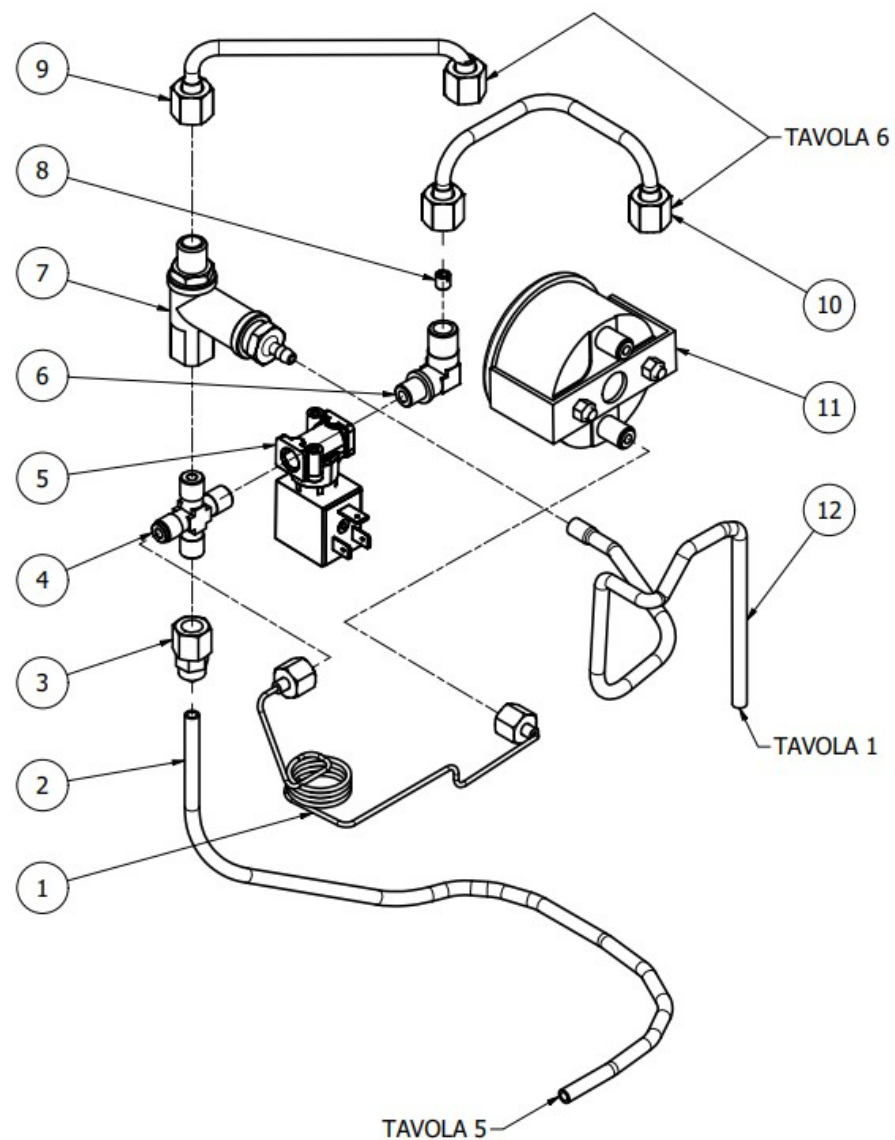

BEZZERA

ARIA

TABLE 1
ARIA

TABLE 2
ARIA

POS	CODE	DESCRIPTION	PRICE
1	7400909	PUMP CAPILLARY	2.31
2	5194690	PTFE PIPE 6X440	1.94
3	7304538TR	FITTING	1.93
4	7304545TR	CROSS FITTING 1/8	5.61
5	7702322.01	EV.2WAY OLAB 220/230V 25BAR SMALL COIL	25.76
5	7702415.01	EV.2 WAY 240V 25BAR SMALL COIL	25.76
5	7701123.01	EV.2 WAY 110V 25BAR SMALL COIL	25.76
6	5301504AL	ELBOW FITTING M12X1/8	2.34
7	5965212.01AL	ASSY OPV ADJUST. 9/12 BAR	12.56
8	5223003	JET M6 X 6 HOLE D0.8 OT	0.51
9	5162502LL	LOAD EXCHANGER PIPE	5.19
10	5162501LL	LOAD BOILER PIPE	5.10
11	7432524.02	PRESSURE GAUGE D60 1/8	18.04
12	5194591	SILICON PIPE D6X4 L=550	0.84

TABLE 2
ARIA

TABLE 3
ARIA

POS	CODE	DESCRIPTION	PRICE
1	7372004	WOODEN KNOB	11.33
1	7371511.01	BLACK LEVER KNOB I.622/40-M8	1.69
2	5222823CM	FERRULE 3/8	2.19
3	5221826CM	NUT 3/8	1.58
4	5225610	ARTICULATED JOINT M8	3.61
5	5260204DL	SHAFT D12X47 AISI303 POLISH	4.21
6	5471513	SPRING D8 H17 AISI302	0.10
7	5261801	WASHER D11	0.29
8	5494004	GASKET D12 X 6 PTFE GRAPHITIZED	0.51
9	5283066TW	BODY TAP 3/8	10.47
10	5496042	GASKET D11X4X4 EPT 70	0.20
11	5224603AL	GASKET HOLDER D12X12 OT57USA	1.10
12	7814201	WASHER 14 DIN6798J A2	0.05
13	7496052	OR GASKET 114 VITON	0.12
14	5225416.01AL	FITTING M14XM13 ES19 H31 WITHOUT OR	2.67
15	5471532.01	SPRING FOR ARTICULATION	0.33
16	5190501	CUP FOR FITTING PTFE/GLASS	0.81
17	5966576	WATER PIPE 45°	24.20
18	5226601TW	WATER HOSE TERMINAL	3.34
19	5966575	STEAM PIPE 45°	17.85
20	5964111	ASSY STEAM LEVER TAP 45° WOOD	59.38
20	5964110	ASSY LEVER TAP + STEAM PIPE	48.65
21	5964112	ASSY WATER LEVER TAP 45° WOOD	59.38
21	5964109	ASSY LEVER TAP + WATER PIPE	48.65