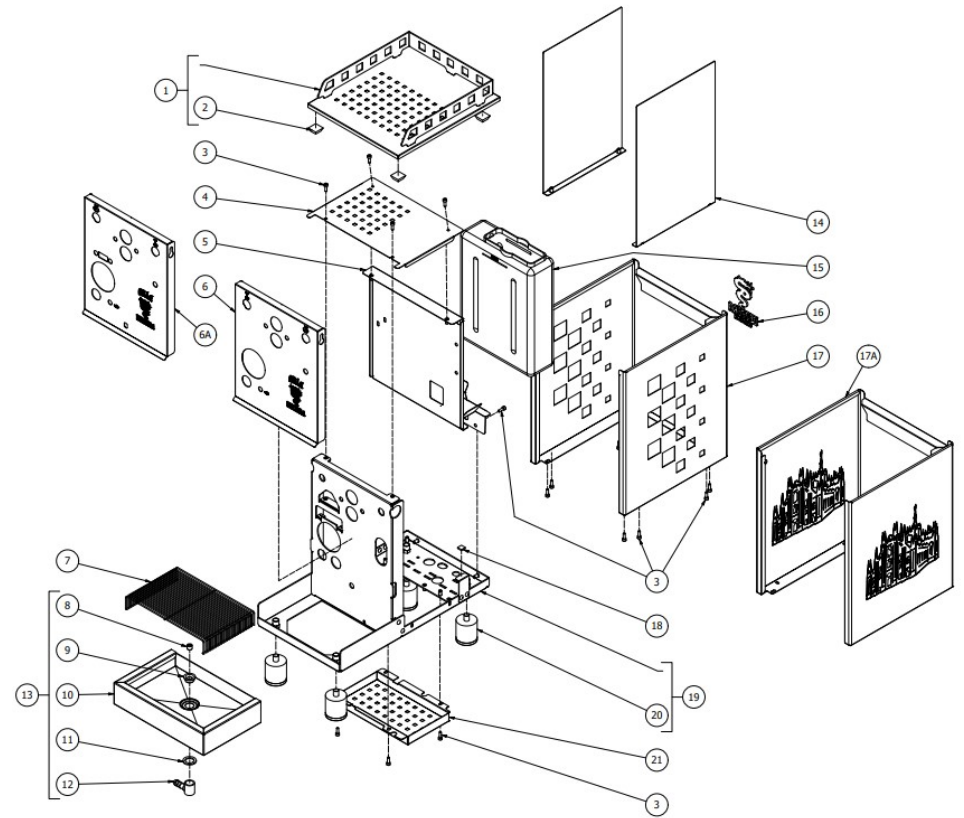

BEZZERA

ARIA

TABLE 1
ARIA

TABLE 2
ARIA

POS	CODE	DESCRIPTION	PRICE
1	7400909	PUMP CAPILLARY	2.31
2	5194690	PTFE PIPE 6X440	1.94
3	7304538TR	FITTING	1.93
4	7304545TR	CROSS FITTING 1/8	5.61
5	7702322.01	EV.2WAY OLAB 220/230V 25BAR SMALL COIL	25.76
5	7702415.01	EV.2 WAY 240V 25BAR SMALL COIL	25.76
5	7701123.01	EV.2 WAY 110V 25BAR SMALL COIL	25.76
6	5301504AL	ELBOW FITTING M12X1/8	2.34
7	5965212.01AL	ASSY OPV ADJUST. 9/12 BAR	12.56
8	5223003	JET M6 X 6 HOLE D0.8 OT	0.51
9	5162502LL	LOAD EXCHANGER PIPE	5.19
10	5162501LL	LOAD BOILER PIPE	5.10
11	7432524.02	PRESSURE GAUGE D60 1/8	18.04
12	5194591	SILICON PIPE D6X4 L=550	0.84

TABLE 2
ARIA

TABLE 3
ARIA

POS	CODE	DESCRIPTION	PRICE
1	7372004	WOODEN KNOB	11.33
1	7371511.01	BLACK LEVER KNOB I.622/40-M8	1.69
2	5222823CM	FERRULE 3/8	2.19
3	5221826CM	NUT 3/8	1.58
4	5225610	ARTICULATED JOINT M8	3.61
5	5260204DL	SHAFT D12X47 AISI303 POLISH	4.21
6	5471513	SPRING D8 H17 AISI302	0.10
7	5261801	WASHER D11	0.29
8	5494004	GASKET D12 X 6 PTFE GRAPHITIZED	0.51
9	5283066TW	BODY TAP 3/8	10.47
10	5496042	GASKET D11X4X4 EPT 70	0.20
11	5224603AL	GASKET HOLDER D12X12 OT57USA	1.10
12	7814201	WASHER 14 DIN6798J A2	0.05
13	7496052	OR GASKET 114 VITON	0.12
14	5225416.01AL	FITTING M14XM13 ES19 H31 WITHOUT OR	2.67
15	5471532.01	SPRING FOR ARTICULATION	0.33
16	5190501	CUP FOR FITTING PTFE/GLASS	0.81
17	5966576	WATER PIPE 45°	24.20
18	5226601TW	WATER HOSE TERMINAL	3.34
19	5966575	STEAM PIPE 45°	17.85
20	5964111	ASSY STEAM LEVER TAP 45° WOOD	59.38
20	5964110	ASSY LEVER TAP + STEAM PIPE	48.65
21	5964112	ASSY WATER LEVER TAP 45° WOOD	59.38
21	5964109	ASSY LEVER TAP + WATER PIPE	48.65