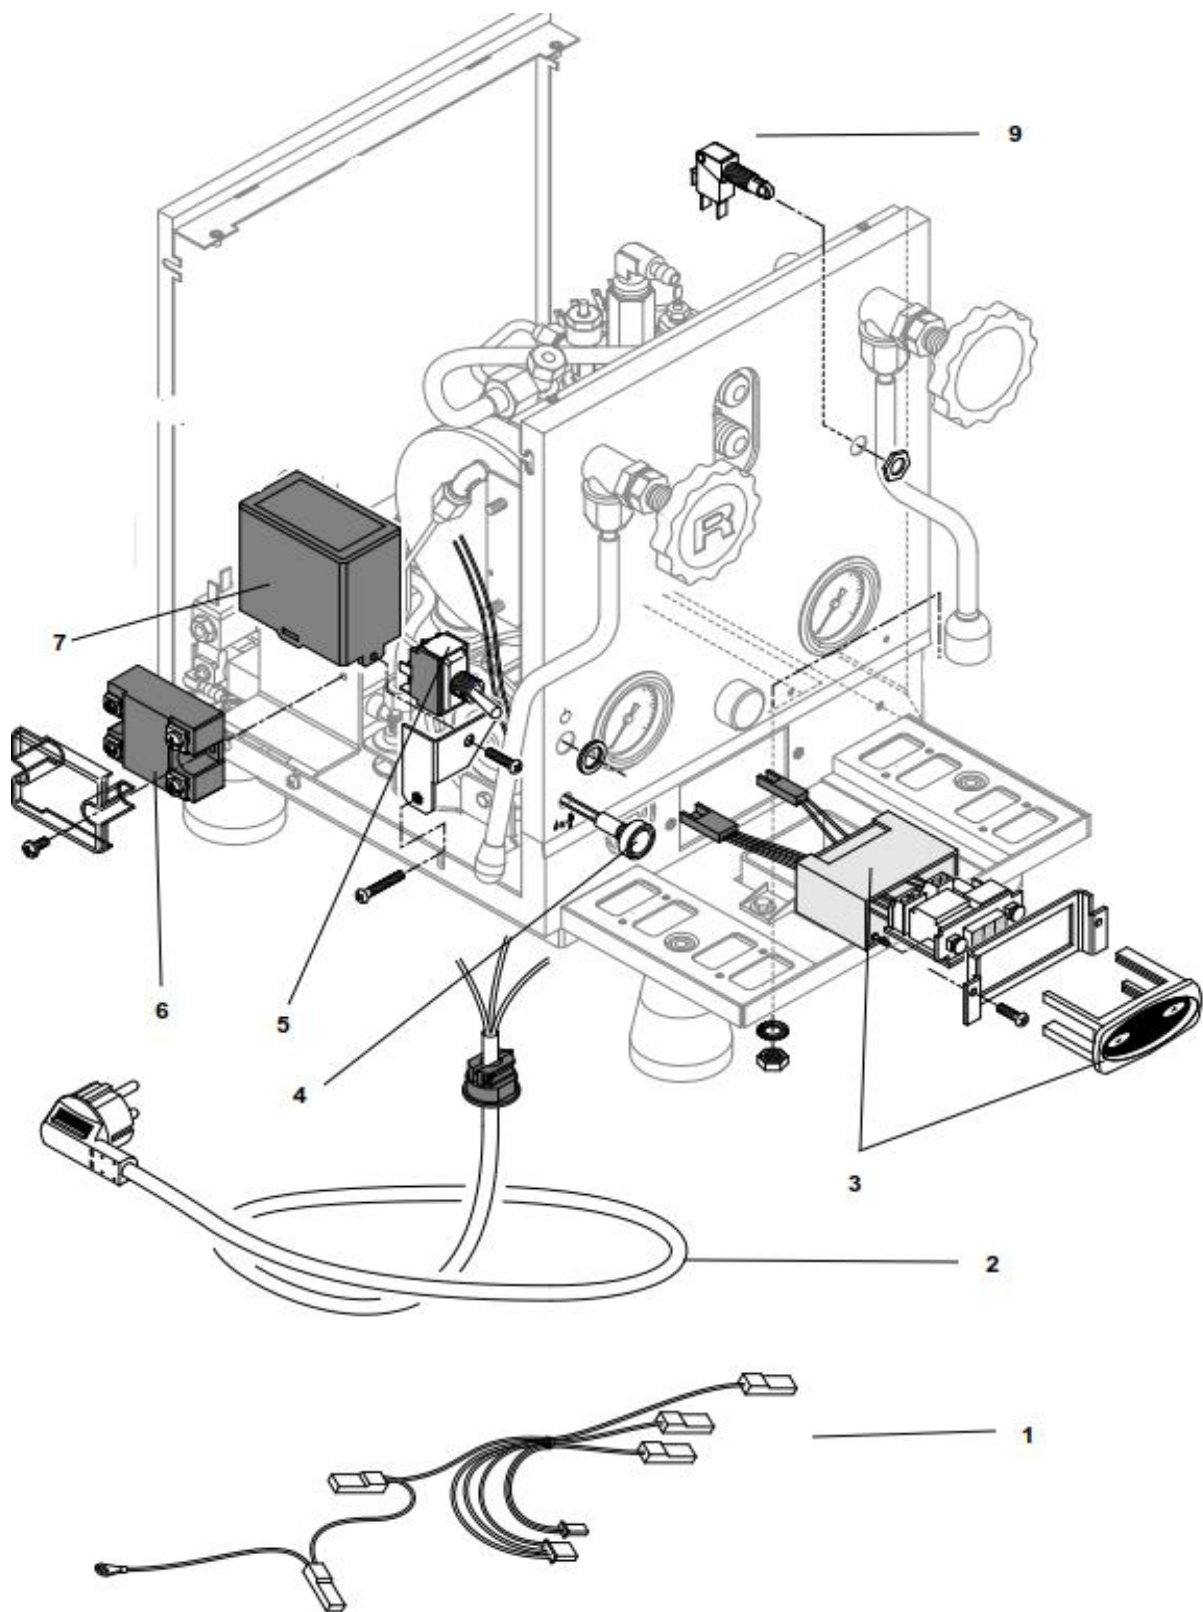

Giotto Type v

Bodywork

Pos.	#	Description	Notes
1	R01L005125	Drip tray	
2	A019904346	Grid	
3	A059906054	Foot with silicone O-ring	
4	A059906073	Foot extension	
5	A019906043	Side panel stainless steel	
6	A859904400	Rear tag	
7	A019904656	Tank guide	
8	R01L000382	Reservoir cover	
9	A999904597	Cups frame stainless steel	
10	C01L004246	Cover	
11	A01I004629	Front panel	
12	A859906123	Front tag	
13	A009906079	Chassis