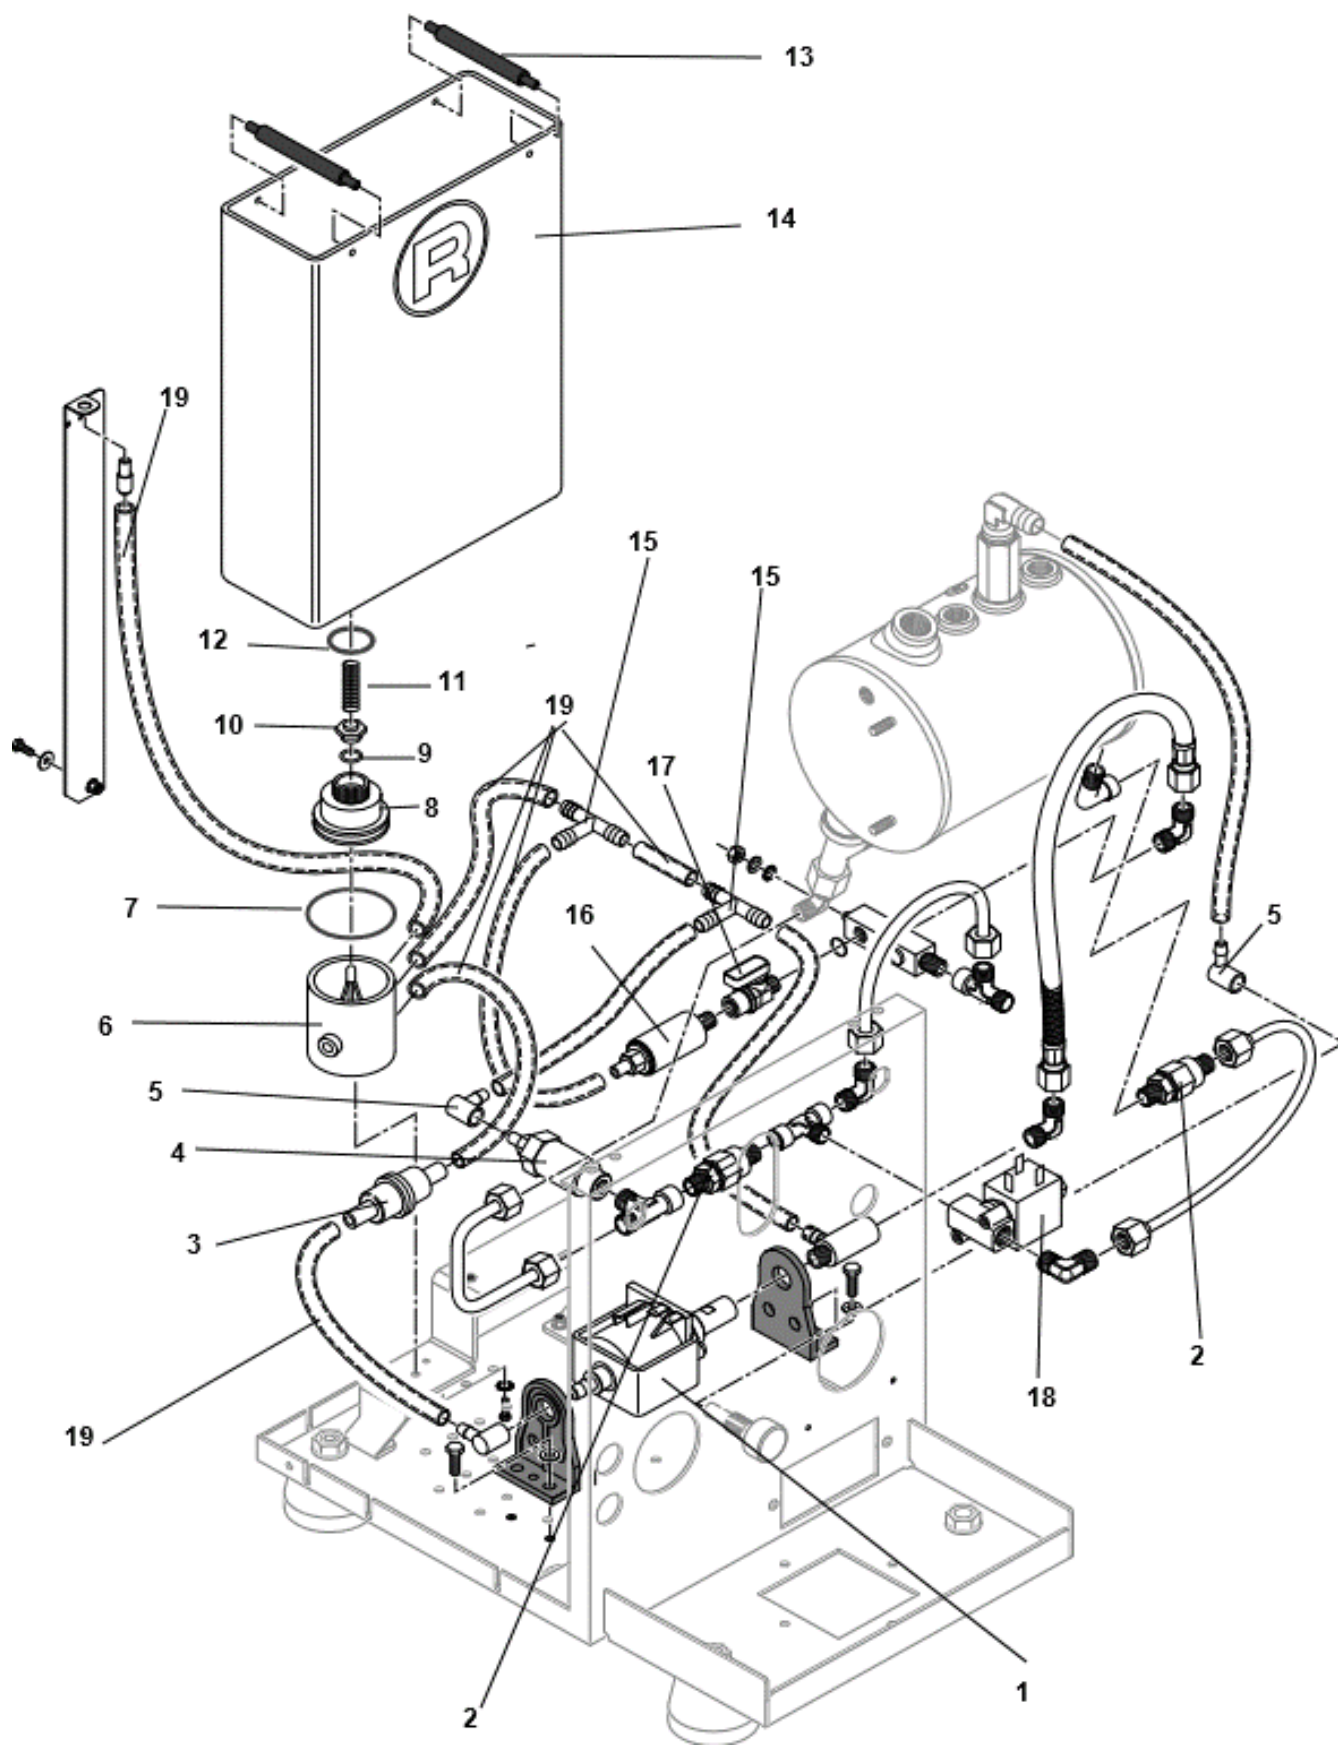

Pos.	#	Description	Notes
1	C199900280	Vibration pump V230	
	C199900281	Vibration pump V115	
2	C229900540	Non return valve	
3	C439900695	Filter	
4	C229900911	Expasion valve	
5	C449900709	Rubber connector	
6	A439905147	Manifold	
7	A449904547	O ring	
8	A439905146	Coupling	
9	C449900702	O ring	
10	C430003482	Connector	
11	C019900711	Spring	
12	A449905151	Oring 4081	
13	A639904956	Water tank handle	
14	R899905144	Water tank complete	
15	C400002827	Rubber T connector	
16	A299905143	Expansion valve 9 bar 1/8 M	
17	A299904994	Valve 1/8 MF	
18	C190004066	Solenoid valve V230	
	C190004067	Solenoid valve V115	
19	C499900769	Silicon pipe 5x8