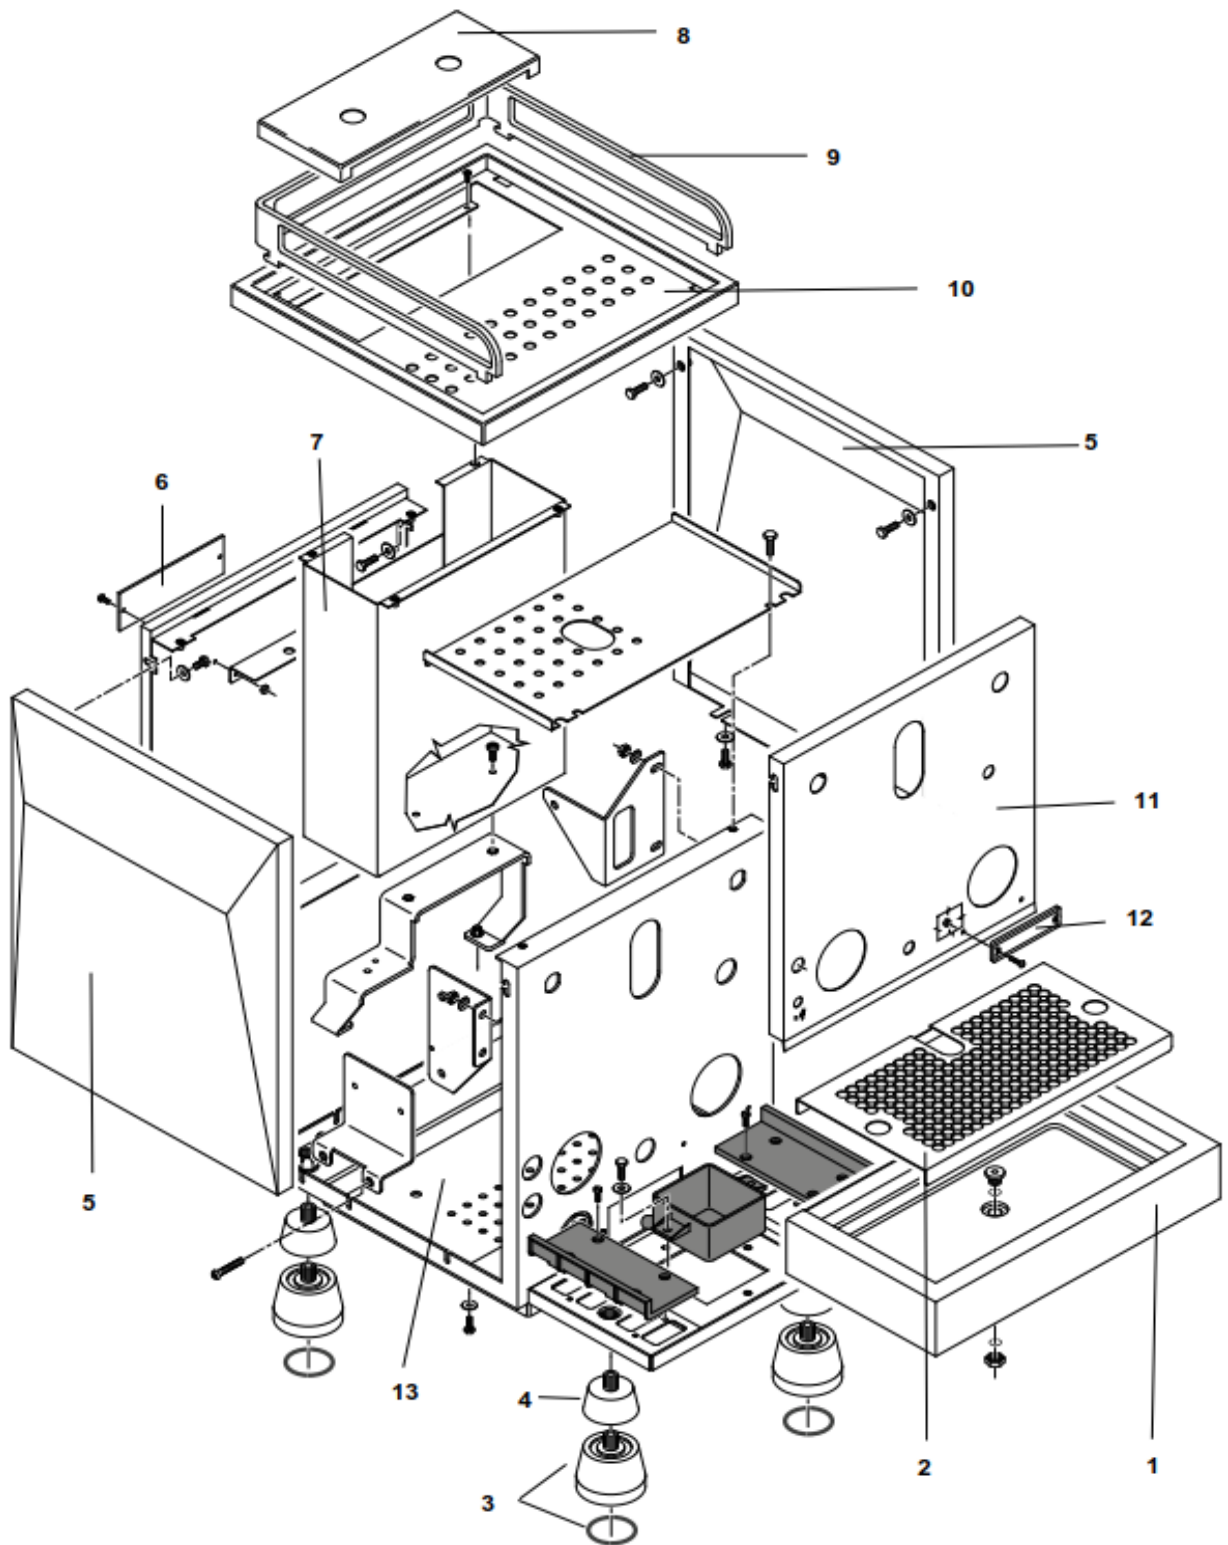

**Mozzafiato Evoluzione Type v - Giotto Evoluzione Type v  
Espresso Machine**

**Spare parts catalogue**

Subject to change without notice.

**Ed. 07.2017**

Pos.	#	Description	Notes
1	R01L005125	Drip tray	
2	A019904346	Grid	
3	A059906054	Foot with silicone O-ring	
4	A009906079	Chassis	
5	A019904656	Tank guide	
6	A057706052	Left side panel chrome	
	A05B706052	Left side panel black	
	A05W706052	Left side panel white	
7	A059906053	Bar	
8	A859904400	Rear tag	
9	C01L004255	Rear panel chrome	
	C01B004255	Rear panel black	
	C01W004255	Rear panel white	
10	A019906050	Cover	
11	R01L000382	Reservoir cover	
12	A057706051	Right side panel chrome	
	A05B706051	Right side panel black	
	A05W706051	Right side panel white	
13	A19I004629	Front panel	
14	A859906121	Front tag	

**Giotto Type v****Bodywork**

<b>Pos.</b>	<b>#</b>	<b>Description</b>	<b>Notes</b>
1	R01L005125	Drip tray	
2	A019904346	Grid	
3	A059906054	Foot with silicone O-ring	
4	A059906073	Foot extension	
5	A019906043	Side panel stainless steel	
6	A859904400	Rear tag	
7	A019904656	Tank guide	
8	R01L000382	Reservoir cover	
9	A999904597	Cups frame stainless steel	
10	C01L004246	Cover	
11	A01I004629	Front panel	
12	A859906123	Front tag	
13	A009906079	Chassis	