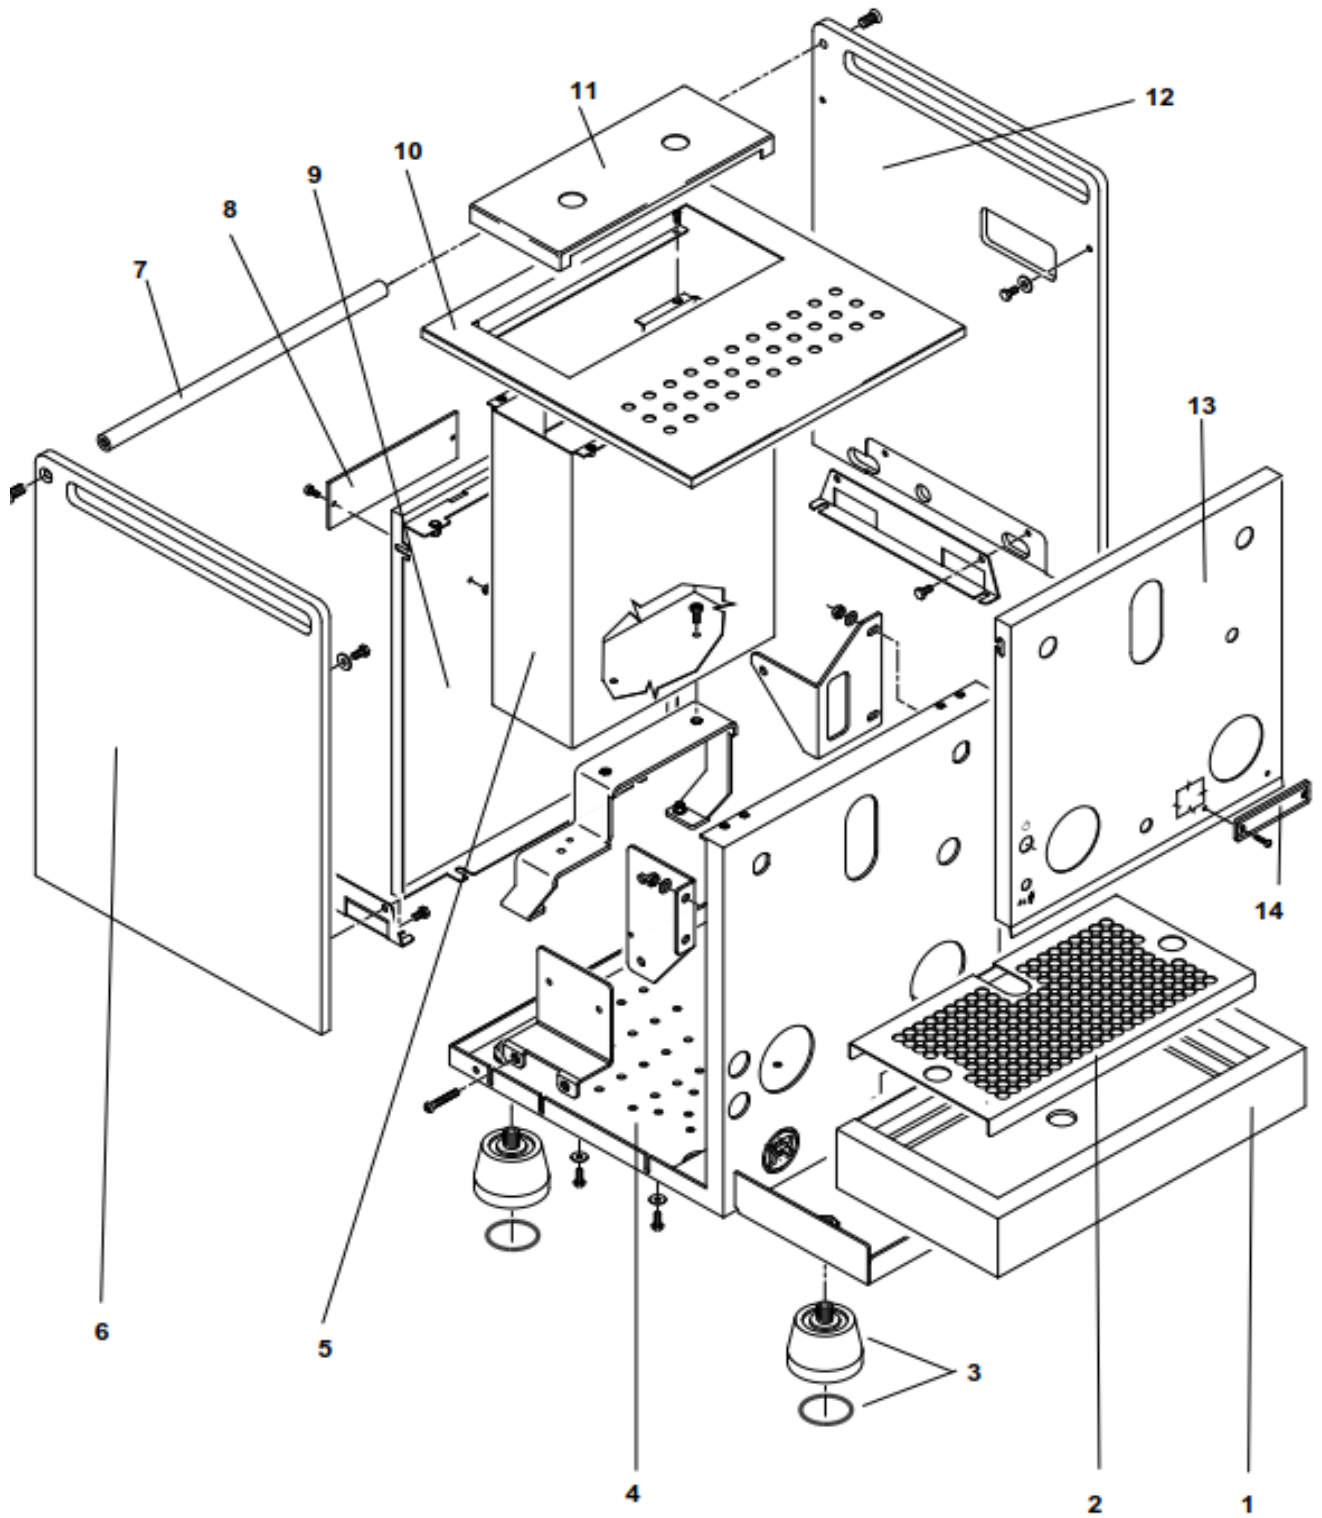

**Mozzafiato Evoluzione Type v - Giotto Evoluzione Type v  
Espresso Machine**

**Spare parts catalogue**

Subject to change without notice.

**Ed. 07.2017**

Pos.	#	Description	Notes
1	R01L005125	Drip tray	
2	A019904346	Grid	
3	A059906054	Foot with silicone O-ring	
4	A009906079	Chassis	
5	A019904656	Tank guide	
6	A057706052	Left side panel chrome	
	A05B706052	Left side panel black	
	A05W706052	Left side panel white	
7	A059906053	Bar	
8	A859904400	Rear tag	
9	C01L004255	Rear panel chrome	
	C01B004255	Rear panel black	
	C01W004255	Rear panel white	
10	A019906050	Cover	
11	R01L000382	Reservoir cover	
12	A057706051	Right side panel chrome	
	A05B706051	Right side panel black	
	A05W706051	Right side panel white	
13	A19I004629	Front panel	
14	A859906121	Front tag	

**Giotto Type v****Bodywork**

<b>Pos.</b>	<b>#</b>	<b>Description</b>	<b>Notes</b>
1	R01L005125	Drip tray	
2	A019904346	Grid	
3	A059906054	Foot with silicone O-ring	
4	A059906073	Foot extension	
5	A019906043	Side panel stainless steel	
6	A859904400	Rear tag	
7	A019904656	Tank guide	
8	R01L000382	Reservoir cover	
9	A999904597	Cups frame stainless steel	
10	C01L004246	Cover	
11	A01I004629	Front panel	
12	A859906123	Front tag	
13	A009906079	Chassis	