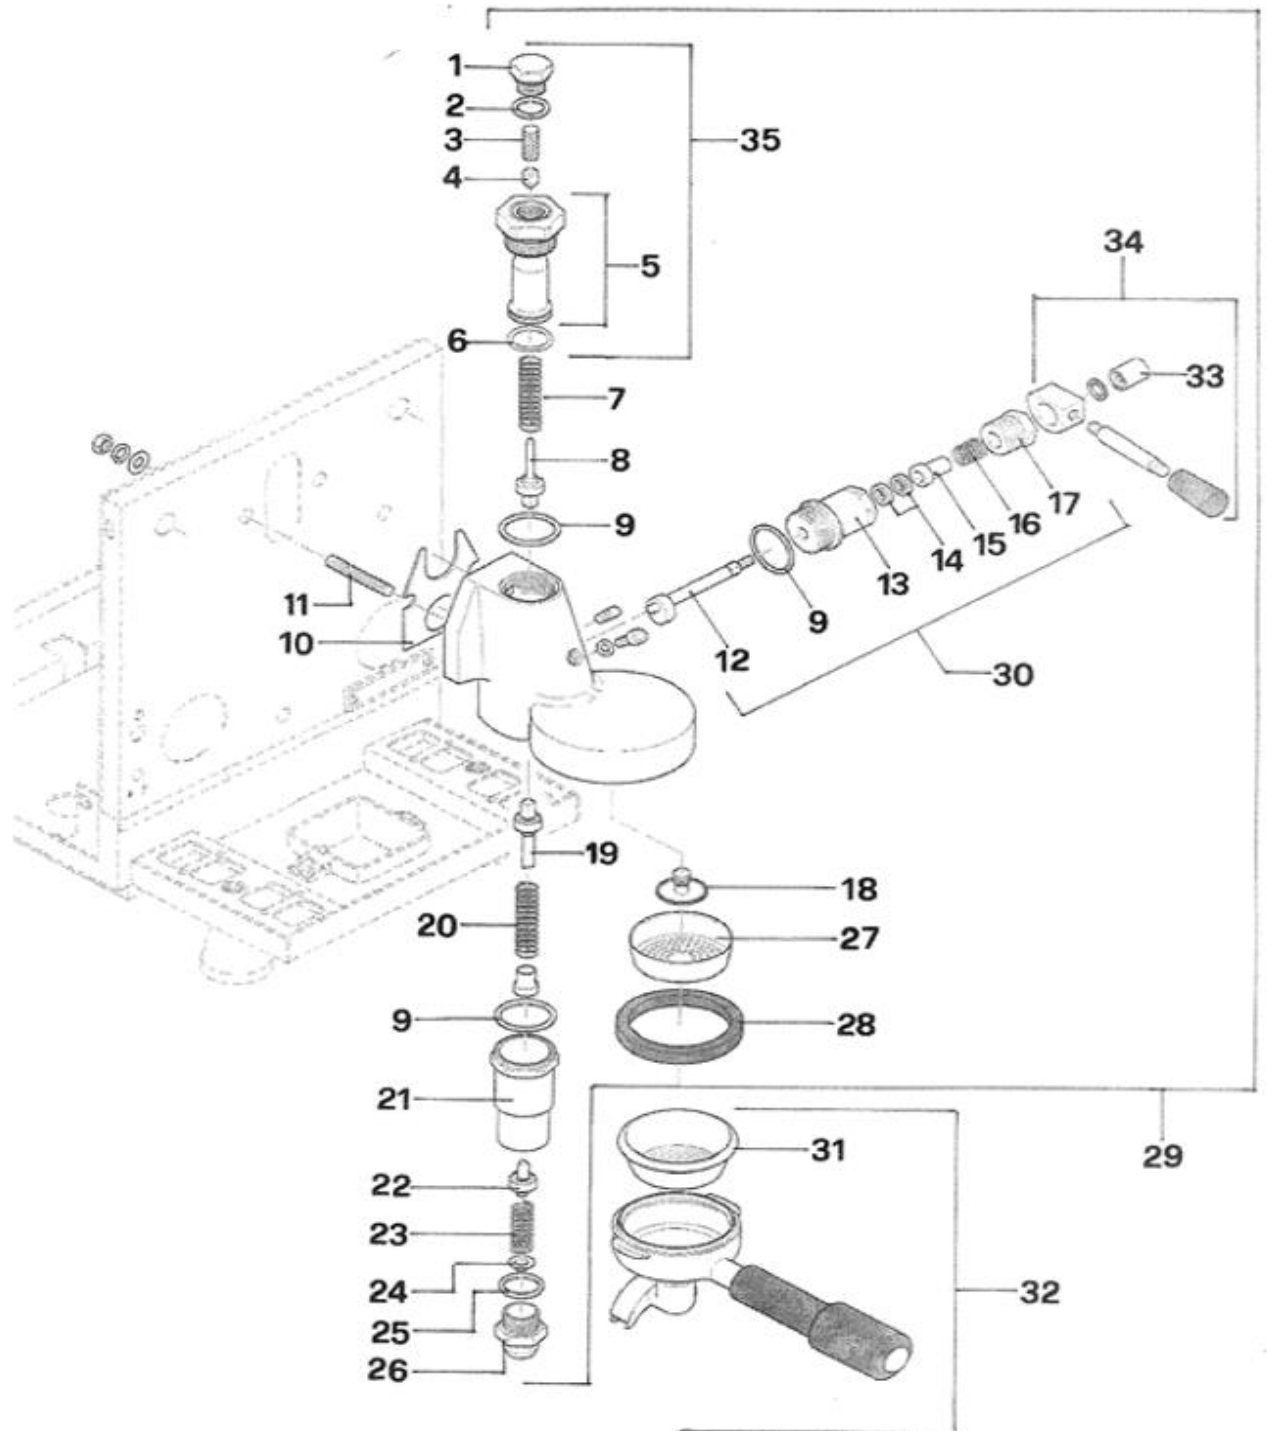

Pos.	#	Description	Notes
1	A329905087	Nut 1/4"	
2	A229905784	Valve	
3	A639905816	Handle	
4	A449904672	O-Ring	
5	A529R04649	"R" cover for steam valve handle	
6	A527704649	Cover for hot water handle	
7	A449904331	Teflon gasket	
8	A209904332	Spring	
9	A229904333	Plate	
10	C400002022	O-Ring	
11	A449904334	O-Ring	
12	C440003449	Siliconr pipe 4 x 7	
13	C400002022	O-Ring	
14	C400003008	O-Ring	
15	C227700536	Hot water nozzle	
16	R290003612	Hot water wand (complete)	
17	C440003449	Silicone pipe 4 x 7	
18	C200002839	Steam nozzle 2 holes 1,5	
19	R290003611	Steam wand (complete)	
20	R299906015	Steam wand with valve	
21	R299906016	Hot water wand with valve	
22	R229905953	Shaft	

Pos.	#	Description	Notes
1	A229904391	Rounded nut	
2	C469900420	Gasket	
3	C619900554	Filter	
4	C229900549	Restrictor 0,8	
6	C469900422	Green gasket	
7	R219905890	Spring	
8	R229905608	Valve	
9	C469900421	Teflon gasket	
10	C449900767	Gasket	
11	A319904599	Screw	
12	R229905238	Shaft	
13	R000002142	Flange	
14	C219900426	Gasket	
15	R000002143	Support	
16	C219900427	Spring	
17	R000002144	Cover	
18	C229901228	Diffuser	
19	R229905239	Valve	
20	R219905890	Spring	
21	C229901165	Cylinder	
22	R229905609	Valve	
23	R299905958	Spring	
24	R000002148	Connector	
25	C469900783	Gasket	
26	R000002149	Connector	
27	C519900103	Shower foil	
28	C449900229	Group gasket	
29	A229905448	Group complete	
30	R299905887	Cam kit	
31	C610003902	7 g filter basket	
	C610003901	14 g filterbasket	
	C619900106	Backflush cap ("blind filter")	
32	A699905020	1 cup filter holder with basket	
	A699905021	2 cups filter holder with basket	
33	R000002146	Pin	
34	R299905888	Lever assembly	
35	RA99905814	Ceramic group shaft	