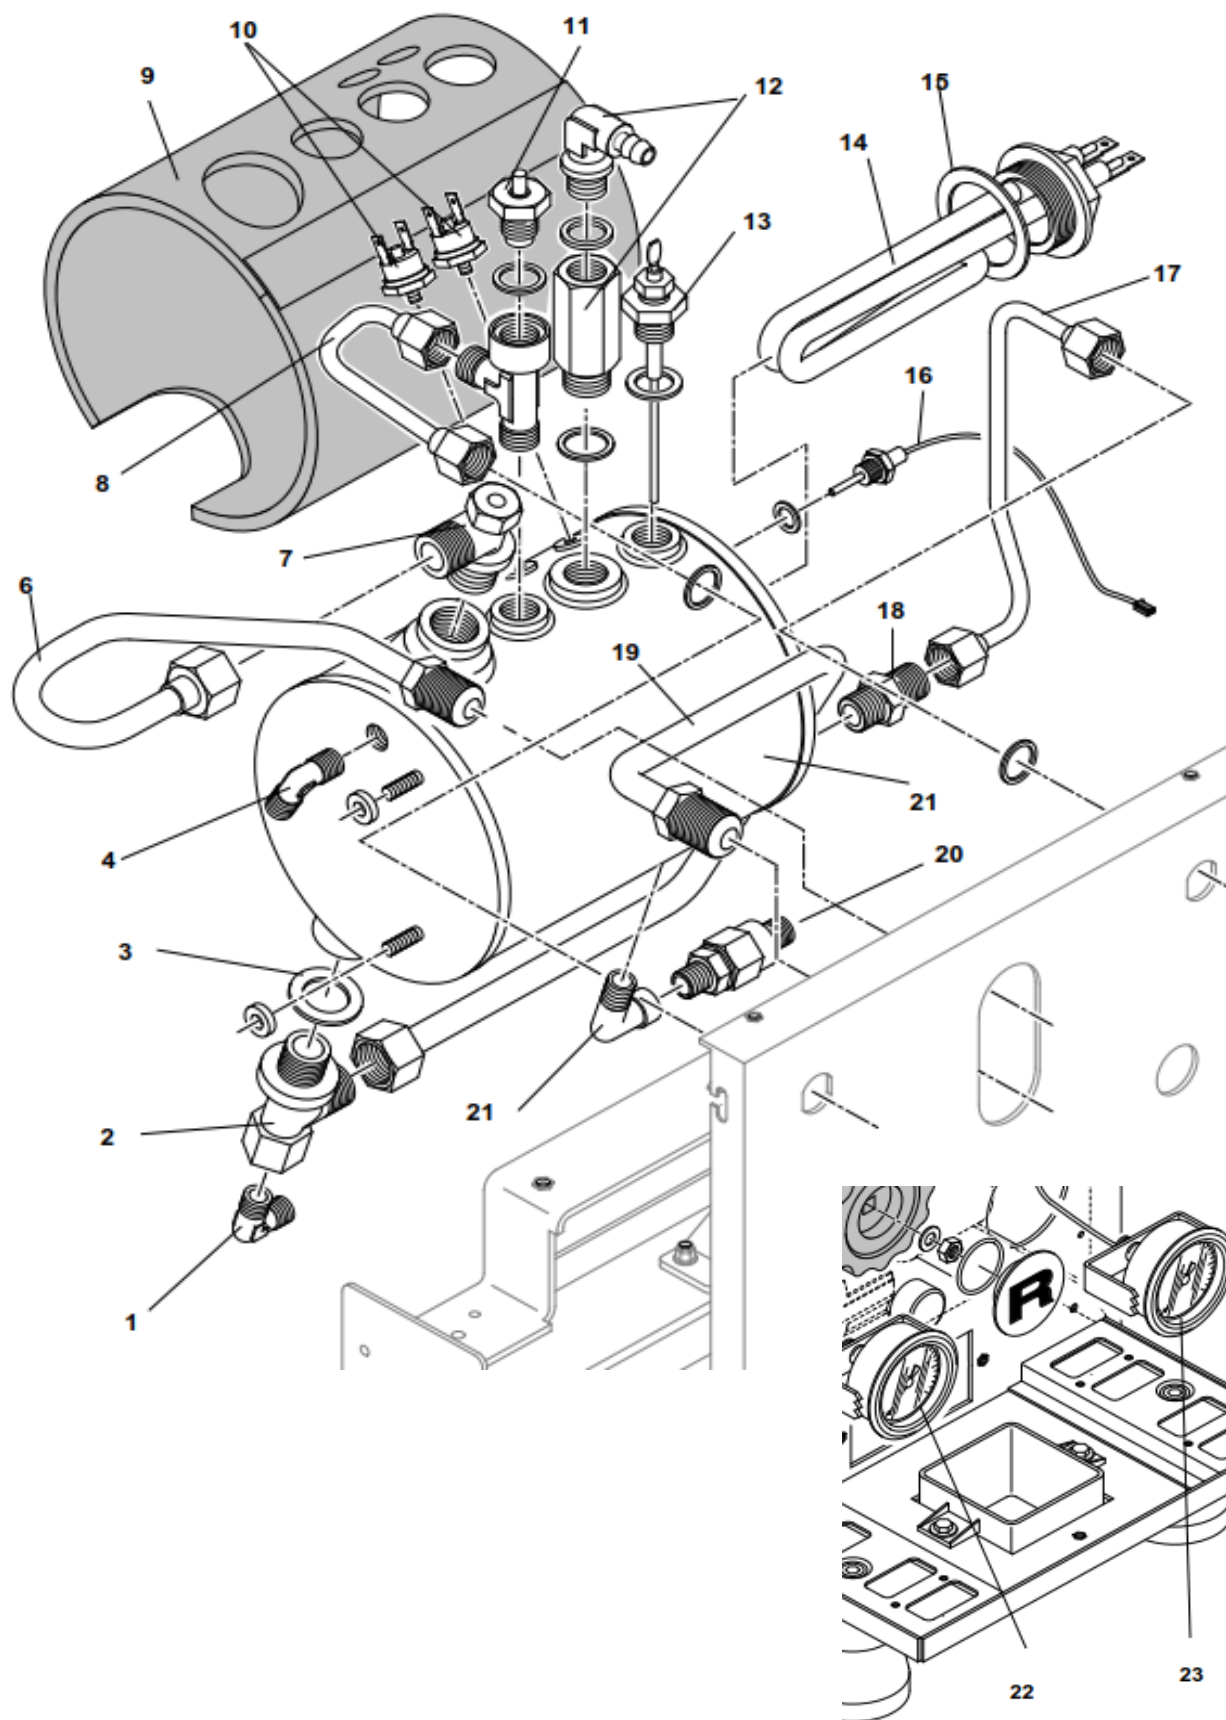

Pos.	#	Description	Notes
1	A329905087	Nut 1/4"	
2	A229905784	Valve	
3	A639905816	Handle	
4	A449904672	O-Ring	
5	A529R04649	"R" cover for steam valve handle	
6	A527704649	Cover for hot water handle	
7	A449904331	Teflon gasket	
8	A209904332	Spring	
9	A229904333	Plate	
10	C400002022	O-Ring	
11	A449904334	O-Ring	
12	C440003449	Siliconr pipe 4 x 7	
13	C400002022	O-Ring	
14	C400003008	O-Ring	
15	C227700536	Hot water nozzle	
16	R290003612	Hot water wand (complete)	
17	C440003449	Silicone pipe 4 x 7	
18	C200002839	Steam nozzle 2 holes 1,5	
19	R290003611	Steam wand (complete)	
20	R299906015	Steam wand with valve	
21	R299906016	Hot water wand with valve	
22	R229905953	Shaft	

Pos.	#	Description	Notes
1	A229904391	Rounded nut	
2	C469900420	Gasket	
3	C619900554	Filter	
4	C229900549	Restrictor 0,8	
6	C469900422	Green gasket	
7	R219905890	Spring	
8	R229905608	Valve	
9	C469900421	Teflon gasket	
10	C449900767	Gasket	
11	A319904599	Screw	
12	R229905238	Shaft	
13	R000002142	Flange	
14	C219900426	Gasket	
15	R000002143	Support	
16	C219900427	Spring	
17	R000002144	Cover	
18	C229901228	Diffuser	
19	R229905239	Valve	
20	R219905890	Spring	
21	C229901165	Cylinder	
22	R229905609	Valve	
23	R299905958	Spring	
24	R000002148	Connector	
25	C469900783	Gasket	
26	R000002149	Connector	
27	C519900103	Shower foil	
28	C449900229	Group gasket	
29	A229905448	Group complete	
30	R299905887	Cam kit	
31	C610003902	7 g filter basket	
	C610003901	14 g filterbasket	
	C619900106	Backflush cap ("blind filter")	
32	A699905020	1 cup filter holder with basket	
	A699905021	2 cups filter holder with basket	
33	R000002146	Pin	
34	R299905888	Lever assembly	
35	RA99905814	Ceramic group shaft	