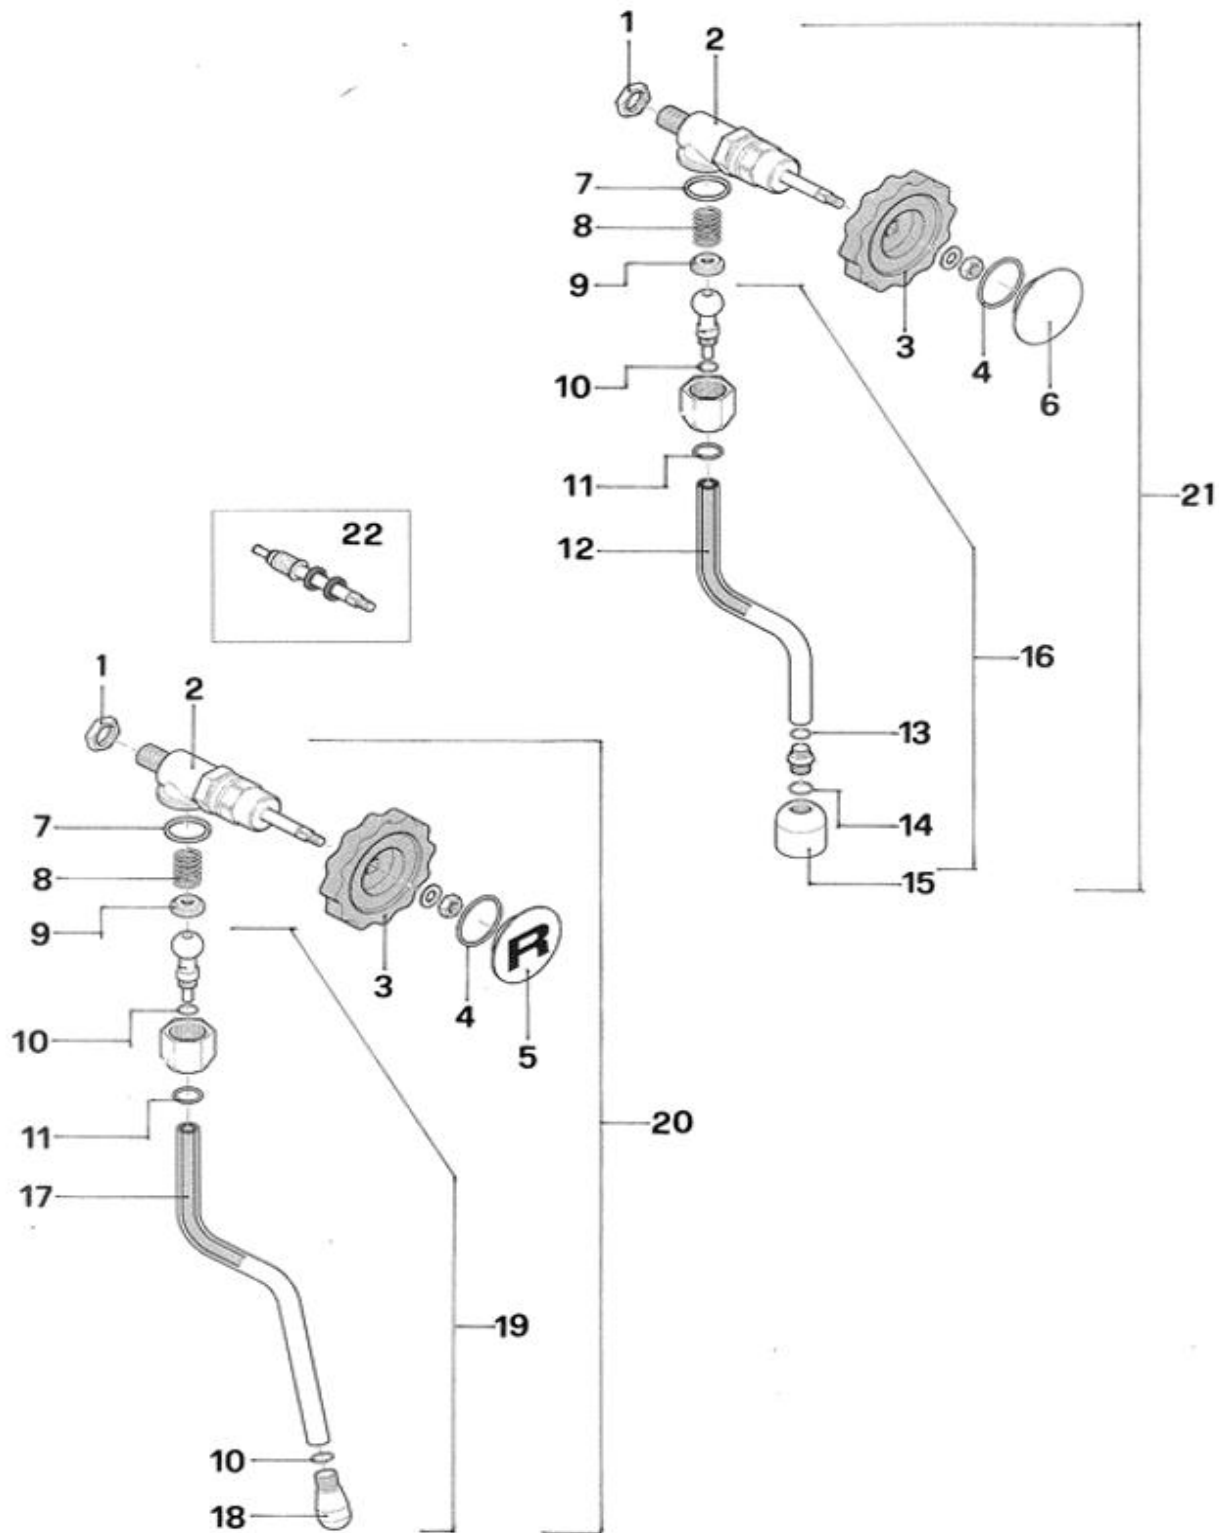

Pos.	#	Description	Notes
1	A329905087	Nut 1/4"	
2	A229905784	Valve	
3	A639905816	Handle	
4	A449904672	O-Ring	
5	A529R04649	"R" cover for steam valve handle	
6	A527704649	Cover for hot water handle	
7	A449904331	Teflon gasket	
8	A209904332	Spring	
9	A229904333	Plate	
10	C400002022	O-Ring	
11	A449904334	O-Ring	
12	C440003449	Siliconr pipe 4 x 7	
13	C400002022	O-Ring	
14	C400003008	O-Ring	
15	C227700536	Hot water nozzle	
16	R290003612	Hot water wand (complete)	
17	C440003449	Silicone pipe 4 x 7	
18	C200002839	Steam nozzle 2 holes 1,5	
19	R290003611	Steam wand (complete)	
20	R299906015	Steam wand with valve	
21	R299906016	Hot water wand with valve	
22	R229905953	Shaft	

Pos.	#	Description	Notes
1	A229904391	Rounded nut	
2	C469900420	Gasket	
3	C619900554	Filter	
4	C229900549	Restrictor 0,8	
6	C469900422	Green gasket	
7	R219905890	Spring	
8	R229905608	Valve	
9	C469900421	Teflon gasket	
10	C449900767	Gasket	
11	A319904599	Screw	
12	R229905238	Shaft	
13	R000002142	Flange	
14	C219900426	Gasket	
15	R000002143	Support	
16	C219900427	Spring	
17	R000002144	Cover	
18	C229901228	Diffuser	
19	R229905239	Valve	
20	R219905890	Spring	
21	C229901165	Cylinder	
22	R229905609	Valve	
23	R299905958	Spring	
24	R000002148	Connector	
25	C469900783	Gasket	
26	R000002149	Connector	
27	C519900103	Shower foil	
28	C449900229	Group gasket	
29	A229905448	Group complete	
30	R299905887	Cam kit	
31	C610003902	7 g filter basket	
	C610003901	14 g filterbasket	
	C619900106	Backflush cap ("blind filter")	
32	A699905020	1 cup filter holder with basket	
	A699905021	2 cups filter holder with basket	
33	R000002146	Pin	
34	R299905888	Lever assembly	
35	RA99905814	Ceramic group shaft	