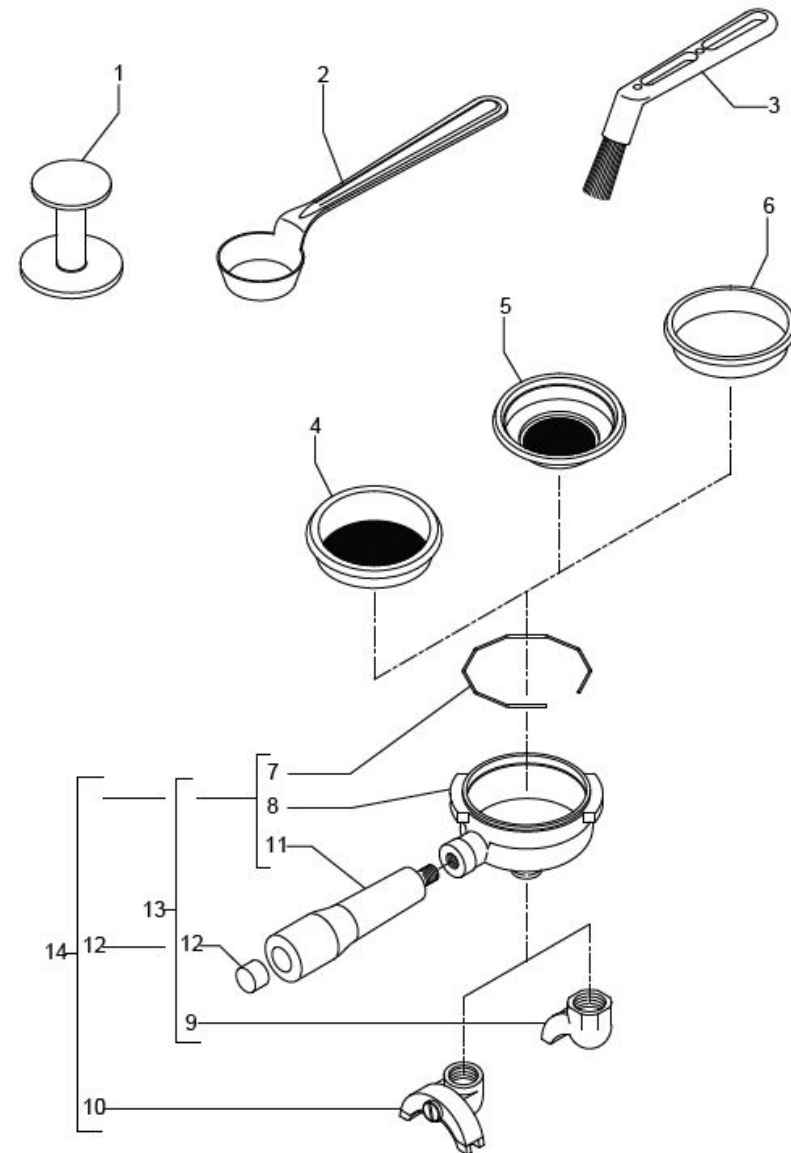

BEZZERA

MAGICA

TABLE 5A
MAG1S Mod. PM PID

BEZZERA

MAGICA

TABLE 6 - (up to 02/12/2012)
MAG1S

POS	CODE	DESCRIPTION
1	5373001	COFFEE-PRESS
2	5372101	MEASURER
3	7990603	CLEANING BRUSH
4	5471026.01	FILTER 2 CUPS 14 GRAMS WITH RUN CHANNEL
4	5471021.01	FILTER 2 CUPS 12 GRAMS AISI 304 WITH RUN CHANNEL
5	5471031.01	FILTER 1 CUP 8 GRAMS WITH RUN CHANNEL
5	5471020.01	FILTER 1 CUP 6 GRAMS WITH RUN CHANNEL
6	5471003	BLIND FILTER
7	5471527	FILTER-HOLDER SPRING D1.2 AISI 302
8	7479972.01TW	FILTER-HOLDER
9	7305006TW	SPOUT 1 WAY
10	7305007TW	SPOUT 2 WAY
11	7371502	KNOB POLISHED
12	5373915CM	KNOB CHROME CAP
13	5965551.02R	ASSEMBLY COMPLETE FILTER-HOLDER 1 CUP
14	5965550.02R	ASSEMBLY FILTER-HOLDER 2 CUPS

BEZZERA

MAGICA

TABLE 6 - (up to 02/12/2012)
MAG1S

BEZZERA

MAGICA

TABLE 6 - (from 03/12/2012)
MAG1S

POS	CODE	DESCRIPTION
1	7990603	CLEANING BRUSH
2	5373001	COFFEE-PRESS
3	5372101	MEASURER
4	5471003	BLIND FILTER
5	5471031.01	FILTER 1 CUP 8 GRAMS WITH RUN CHANNEL
6	5471026.01	FILTER 2 CUPS 14 GRAMS WITH RUN CHANNEL
6	5471035	FILTER 2 CUPS 16 GRAMS AISI 304 WITH RUN CHANNEL
6	5471021.01	FILTER 2 CUPS 12 GRAMS AISI 304 WITH RUN CHANNEL
7	5965590R	ASSEMBLY COMPLETE FILTER-HOLDER 2 CUPS
7	5965588R	ASSEMBLY COMPLETE FILTER-HOLDER 1 CUP
8	5471527	FILTER-HOLDER SPRING D1.2 AISI 302
9	7479972.01TW	FILTER-HOLDER
10	5978508	KNOB
11	5371203	HANDLE
12	7816026	SCREW TCEI M12X60
13	7809810	SCREW TC M3.5X8
13	7809806	SCREW TC M 3,5X8 PLASTITE
14	5371204	PLUG CHROMED
15	5371205	PLATE WITH LOGO
16	7305006TW	SPOUT 1 WAY
17	7305007TW	SPOUT 2 WAY
18	7493021	GASKET (from 19.06.15)