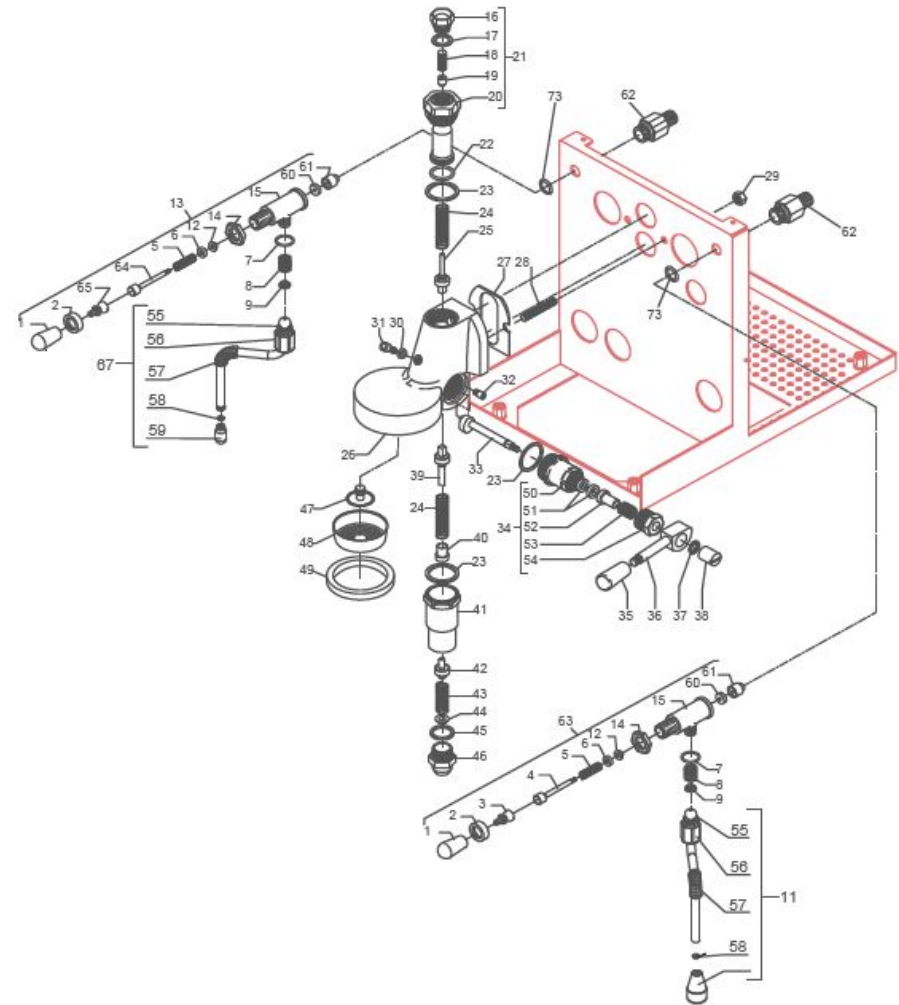

BEZZERA

MAGICA

TABLE 4 - (from 29/01/2014)
MAG1S

BEZZERA

MAGICA

TABLE 4 - (from 29/01/2014)
MAG1S

POS	CODE	DESCRIPTION
32	7479951	CAM STOP PIN
33	7479950	CAM SHAFT
34	7479949	CAM FLANGE ASSY
35	7371511.01	LEVER KNOB
36	7479931	DELIVERY LEVER
37	7479947	WASHER D8
38	7479948	CAP D15XM6
39	7479946	ASSEMBLY VALVE
40	7479942	SPRING GUIDE BUSHING
41	7479957	LOWER SLEEVE ASSY
42	7479943	ASSEMBLY RELIEF VALVE
43	7479944	DRAIN SPRING
44	7479945	JET-BREAKER BUSHING D15X6
45	7479960	GASKET TF D26x21x2
46	7479961	GROUP BOTTOM FITTING
47	7479941	SPRAYER D30
48	5471022	SHOWER FILTER
49	5493039	UNDERCUP GASKET
50	7479967	CAM FLANGE
51	7479968	WASHER EP709 15,5X7,5X4
52	7479969	BUSHING
53	7479970	SPRING
54	7479971	PLUG CHROMED
55	5494017	OR GASKET 115 EP856
56	5221872TW	NUT 3/8"
57	7371003	INSULATING
58	7496084	GASKET
59	7305014	TERMINAL 2 HOLES
60	5496042	GASKET D11X4X4 EPT 70 (C6)
61	5224603TP	GASKET-HOLDER

BEZZERA

MAGICA

TABLE 4 - (from 29/01/2014)
MAG1S

TABLE 5 - (up to 30/11/2015)
MAG1S Mod. PM

POS	CODE	DESCRIPTION
1	7661033.01	LEVEL REGULATOR 3 PROBES 110/120V
1	7661034.01	LEVEL REGULATOR 3 PROBES 220/230V
1	7661035.01	LEVEL REGULATOR 3 PROBES 240V
2	7635418	RELAY 16A 110V
2	7635419	RELAY 16A 220/230V
2	7635420	RELAY 16A 240V
3	7819404	TAPPING SCREW TPS D4.8X16 UNI 6955 A2
4	7816017	SCREW TCEI M4X6
5	5035709.01LL	ELECTRIC PARTS SUPPORT PLATE
6	7814001	WASHER D4 DIN 6798A A2
7	7819908	SCREW TTEI M4X8
8	7551001	CABLE WITH USA PLUG 125V 15A
8	7551003	CABLE WITH USA PLUG 250V 20A
8	7555001	CABLE WITH SCHUKO PLUG
8	7552001	CABLE WITH AUSTRALIAN PLUG
8	7555003	CABLE WITH SWITZERLAND PLUG
9	7614006	NUT PG13,5
10	7614007	CABLE-PRESS PG13,5
11	7663005R	FILTER RC
12	7633906	MICROSWITCH 250V
13	5221875CM	NUT M10X0,75
14	7633326	BIPOLAR SWITCH LEVER
15	7372507	SWTCH PROTECTION PLASTIC
16	7633622	GREEN LAMP 110/240V
17	7633621	ORANGE LAMP 110/240V