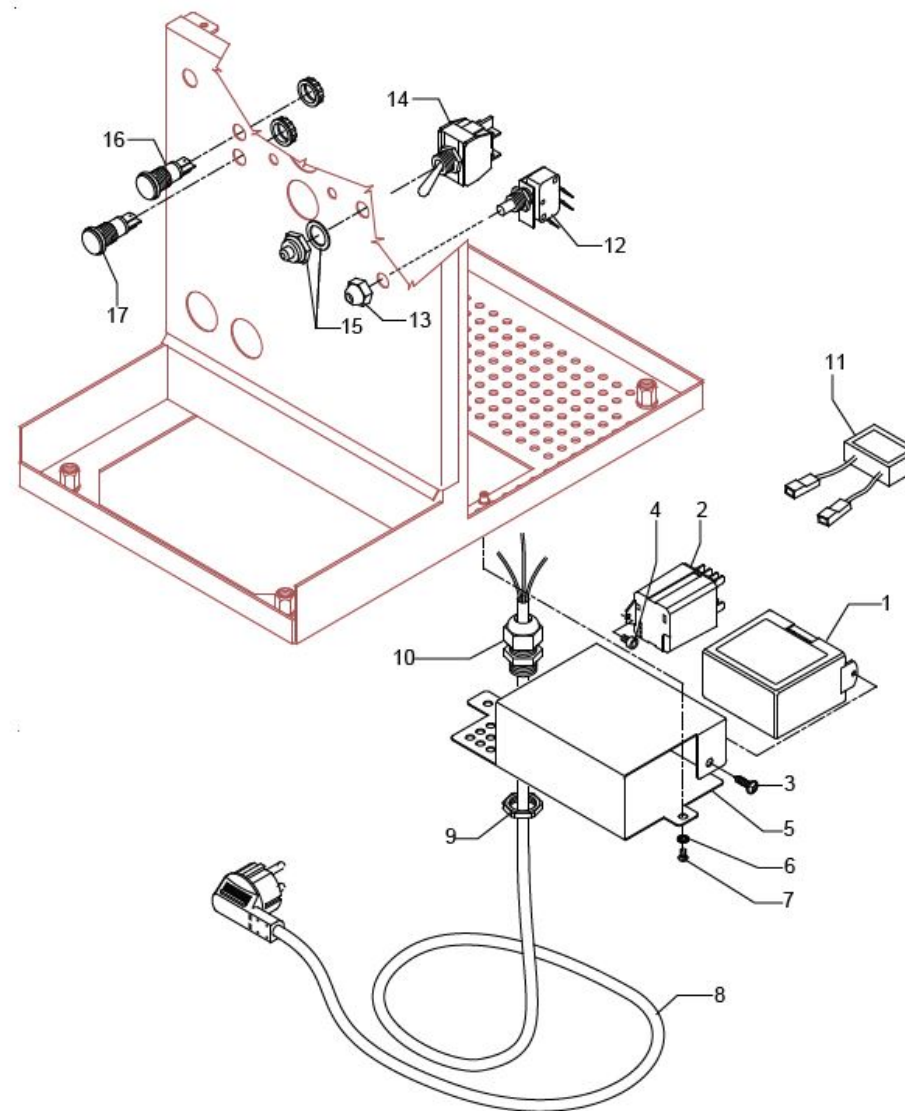

BEZZERA

MAGICA

TABLE 4 - (from 29/01/2014)
MAG1S

TABLE 5 - (up to 30/11/2015)
MAG1S Mod. PM

POS	CODE	DESCRIPTION
1	7661033.01	LEVEL REGULATOR 3 PROBES 110/120V
1	7661034.01	LEVEL REGULATOR 3 PROBES 220/230V
1	7661035.01	LEVEL REGULATOR 3 PROBES 240V
2	7635418	RELAY 16A 110V
2	7635419	RELAY 16A 220/230V
2	7635420	RELAY 16A 240V
3	7819404	TAPPING SCREW TPS D4.8X16 UNI 6955 A2
4	7816017	SCREW TCEI M4X6
5	5035709.01LL	ELECTRIC PARTS SUPPORT PLATE
6	7814001	WASHER D4 DIN 6798A A2
7	7819908	SCREW TTEI M4X8
8	7551001	CABLE WITH USA PLUG 125V 15A
8	7551003	CABLE WITH USA PLUG 250V 20A
8	7555001	CABLE WITH SCHUKO PLUG
8	7552001	CABLE WITH AUSTRALIAN PLUG
8	7555003	CABLE WITH SWITZERLAND PLUG
9	7614006	NUT PG13,5
10	7614007	CABLE-PRESS PG13,5
11	7663005R	FILTER RC
12	7633906	MICROSWITCH 250V
13	5221875CM	NUT M10X0,75
14	7633326	BIPOLAR SWITCH LEVER
15	7372507	SWTCH PROTECTION PLASTIC
16	7633622	GREEN LAMP 110/240V
17	7633621	ORANGE LAMP 110/240V

TABLE 5 - (up to 30/11/2015)
MAG1S Mod. PM

TABLE 5 - (from 01/12/2015)
MAG1S Mod. PM

POS	CODE	DESCRIPTION
1	7661033.02PR	LEVEL REGULATOR 3 PROBES 110/120V
1	7661043.01PR	LEVEL REGULATOR 3 PROBES 220/240V
2	7635418	RELAY 16A 110V
2	7635419	RELAY 16A 220/230V
2	7635420	RELAY 16A 240V
3	7819404	TAPPING SCREW TPS D4.8X16 UNI 6955 A2
4	7816017	SCREW TCEI M4X6
5	5035709.02LL	ELECTRIC PARTS SUPPORT PLATE
6	7814001	WASHER D4 DIN 6798A A2
7	7819908	SCREW TTEI M4X8
8	7552001	CABLE WITH AUSTRALIAN PLUG
8	7555003	CABLE WITH SWITZERLAND PLUG
8	7551001	CABLE WITH USA PLUG 125V 15A
8	7551003	CABLE WITH USA PLUG 250V 20A
8	7555001	CABLE WITH SCHUKO PLUG
9	7614006	NUT PG13,5
10	7614007	CABLE-PRESS PG13,5
11	7663005R	FILTER RC
12	7633906	MICROSWITCH 250V
13	5221875CM	NUT M10X0,75
14	7633326	BIPOLAR SWITCH LEVER
15	7372507	SWTCH PROTECTION PLASTIC
16	7633624	GREEN LAMP
17	7633625	ORANGE LAMP
18	5074468.01SG	GROUP FRONTAL STAINLESS STEEL POLISHED