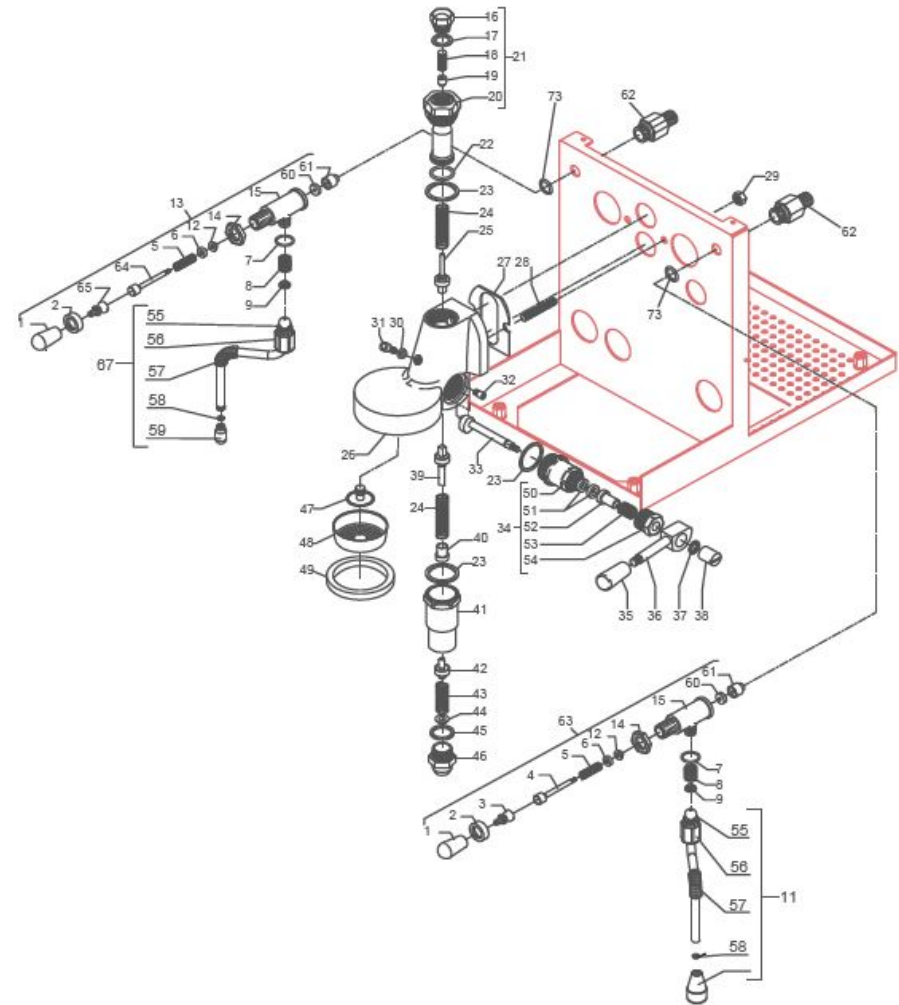

TABLE 4 - (up to 28/01/2014)
MAG1S

BEZZERA

MAGICA

TABLE 4 - (from 29/01/2014)
MAG1S

POS	CODE	DESCRIPTION
1	7371511.01	LEVER KNOB
2	5222823CM	RING NUT 3/8"
3	5225608	ARTICULATION M8 INOX
4	5260203DL	SHAFT D12X47
5	5471513	SPRING
6	5261801	WASHER D11
7	7496072	OR GASKET 121
8	5471532	SPRING
9	5190501	COMPLETE CUP
11	7479985.01TW	ASSEMBLY WATER HOSE
12	5494004	GASKET D12 X 6 PTFE GRAPHITIZED
13	5964085.01AL	ASSEMBLY TAP WITH OR
14	5221826CM	NUT 3/8
15	5283055TW	TAP BODY OT FOR OR
16	7479952	UPPER ASSY PLUG
17	7479953	GASKET TF 22X17X2
18	7479954	INOX FILTER D8,5X22
19	7479955	INJECTOR M6X0,75 FORO D0,7
20	7479956	UPPER SLEEVE ASSY
21	7479933	INJECTOR D0.7 UPPER SLEEVE ASSY
22	7479934	GASKET OR 128 VITON
23	7479935	GASKET TF D35X30X2
24	7479936	DELIVERY VALVE SPRING
25	7479937	DELIVERY VALVE ASSY
26	7479940	DELIVERY GROUP BODY
27	7493011	INSULATING
28	5267013	TIE ROD M8 X 31 ASTM A193
29	7812607	NUT M8 UNI 5587 ASTM A194
30	7479938	GASKET TF D10X6X1
31	7479939	SCREW TCE M6X8

BEZZERA

MAGICA

TABLE 4 - (from 29/01/2014)
MAG1S

BEZZERA

MAGICA

TABLE 4 - (from 29/01/2014)
MAG1S

POS	CODE	DESCRIPTION
32	7479951	CAM STOP PIN
33	7479950	CAM SHAFT
34	7479949	CAM FLANGE ASSY
35	7371511.01	LEVER KNOB
36	7479931	DELIVERY LEVER
37	7479947	WASHER D8
38	7479948	CAP D15XM6
39	7479946	ASSEMBLY VALVE
40	7479942	SPRING GUIDE BUSHING
41	7479957	LOWER SLEEVE ASSY
42	7479943	ASSEMBLY RELIEF VALVE
43	7479944	DRAIN SPRING
44	7479945	JET-BREAKER BUSHING D15X6
45	7479960	GASKET TF D26x21x2
46	7479961	GROUP BOTTOM FITTING
47	7479941	SPRAYER D30
48	5471022	SHOWER FILTER
49	5493039	UNDERCUP GASKET
50	7479967	CAM FLANGE
51	7479968	WASHER EP709 15,5X7,5X4
52	7479969	BUSHING
53	7479970	SPRING
54	7479971	PLUG CHROMED
55	5494017	OR GASKET 115 EP856
56	5221872TW	NUT 3/8"
57	7371003	INSULATING
58	7496084	GASKET
59	7305014	TERMINAL 2 HOLES
60	5496042	GASKET D11X4X4 EPT 70 (C6)
61	5224603TP	GASKET-HOLDER