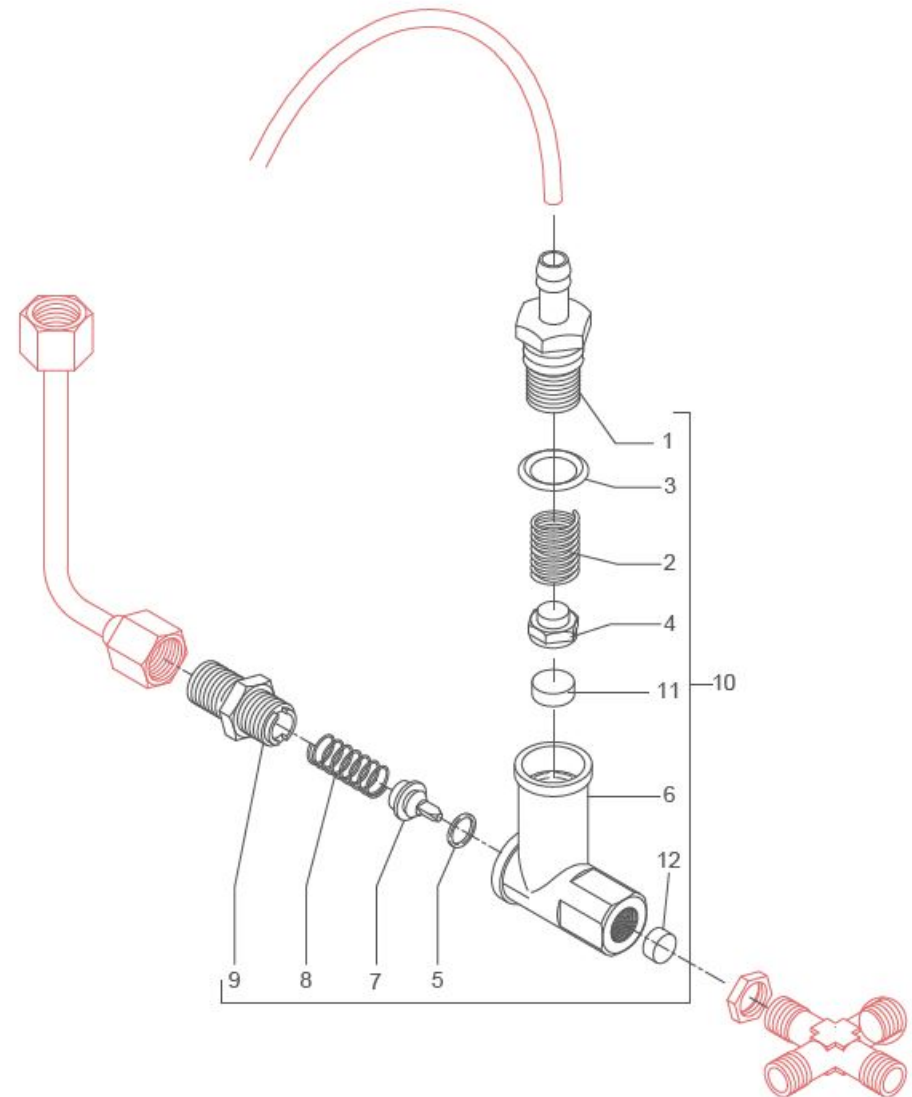

TABLE 2A - (from 31/10/2012)
MAG1S

POS	CODE	DESCRIPTION
1	5302077TP	RUBBER-HOLDER FITTING
2	5471539	CALIBRATED SPRING D.1,6
3	7496052	OR GASKET 114
4	5224620TP	GASKET-HOLDER
5	7496018	OR GASKET 105 VITON
6	5283053TP	SURPRESSION VALVE BODY
7	5224615TP	GASKET-HOLDER
8	5471505	SPRING
9	5302017TP	STRAIGHT FITTING M12 H26.5 OT
10	5965212.01AL	ASSEMBLY SURPRESSION VALVE 12BAR
11	5493042	GASKET D.11X3
12	5471019	INOX WIRE FILER D8,5X5 AISI304

TABLE 2A - (from 31/10/2012)
MAG1S