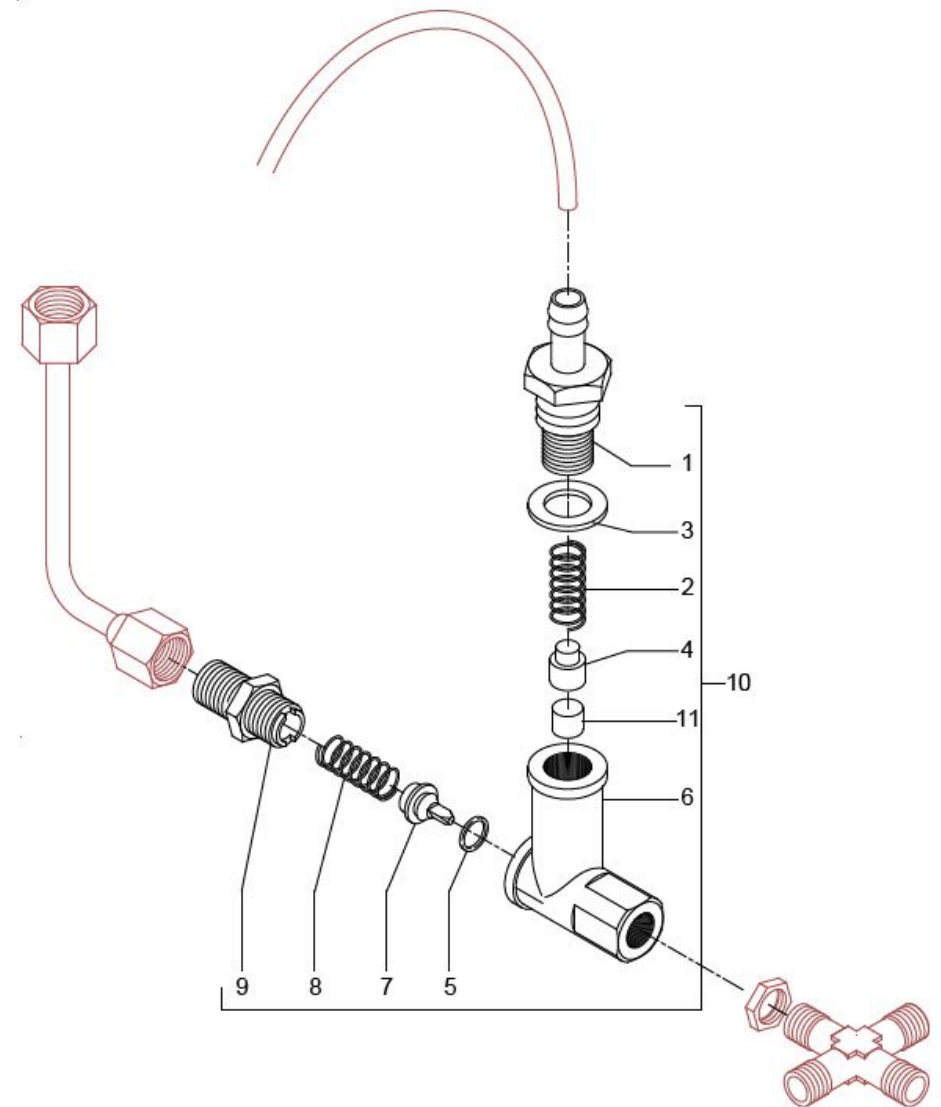

TABLE 2
MAG1S

BEZZERA**MAGICA**

TABLE 2A - (up to 30/10/2012)
MAG1S

POS	CODE	DESCRIPTION
1	5302072	RUBBER-HOLDER FITTING
2	5471506.01	CALIBRATED SPRING D1 H26 AISI 302
3	7496052	OR GASKET 114
4	5224619TP	GASKET-HOLDER
5	7496018	OR GASKET 105 VITON
6	5283049	SURPRESSION VALVE BODY
7	5224615TP	GASKET-HOLDER
8	5471505	SPRING
9	5302017TP	STRAIGHT FITTING M12 H26.5 OT
10	5965165	ASSEMBLY SURPRESSION VALVE 12BAR
11	5493001	GASKET D8 X 4 EPT 70SH

BEZZERA**MAGICA**

TABLE 2A - (up to 30/10/2012)
MAG1S

TABLE 2A - (from 31/10/2012)
MAG1S

POS	CODE	DESCRIPTION
1	5302077TP	RUBBER-HOLDER FITTING
2	5471539	CALIBRATED SPRING D.1,6
3	7496052	OR GASKET 114
4	5224620TP	GASKET-HOLDER
5	7496018	OR GASKET 105 VITON
6	5283053TP	SURPRESSION VALVE BODY
7	5224615TP	GASKET-HOLDER
8	5471505	SPRING
9	5302017TP	STRAIGHT FITTING M12 H26.5 OT
10	5965212.01AL	ASSEMBLY SURPRESSION VALVE 12BAR
11	5493042	GASKET D.11X3
12	5471019	INOX WIRE FILER D8,5X5 AISI304