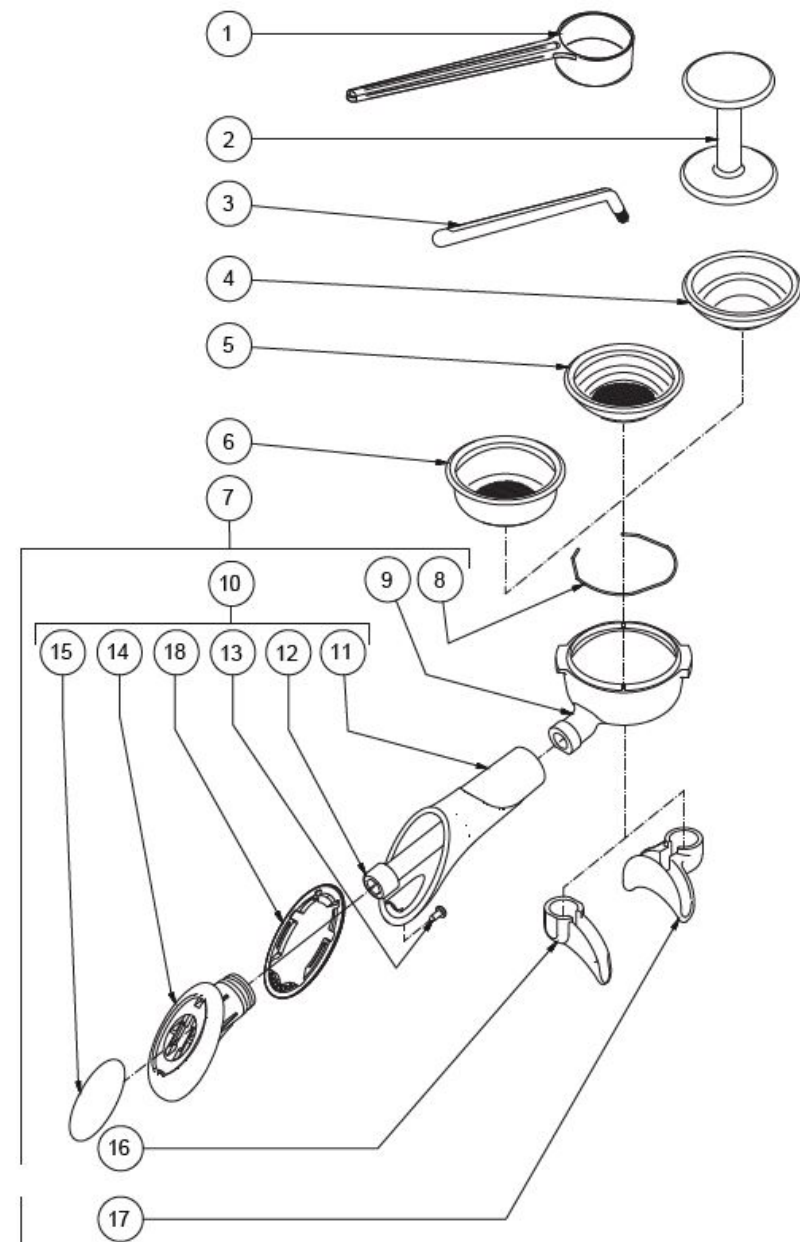

BEZZERA

MAGICA

TABLE 6 - (from 03/12/2012)
MAG1S

POS	CODE	DESCRIPTION
1	7990603	CLEANING BRUSH
2	5373001	COFFEE-PRESS
3	5372101	MEASURER
4	5471003	BLIND FILTER
5	5471031.01	FILTER 1 CUP 8 GRAMS WITH RUN CHANNEL
6	5471026.01	FILTER 2 CUPS 14 GRAMS WITH RUN CHANNEL
6	5471035	FILTER 2 CUPS 16 GRAMS AISI 304 WITH RUN CHANNEL
6	5471021.01	FILTER 2 CUPS 12 GRAMS AISI 304 WITH RUN CHANNEL
7	5965590R	ASSEMBLY COMPLETE FILTER-HOLDER 2 CUPS
7	5965588R	ASSEMBLY COMPLETE FILTER-HOLDER 1 CUP
8	5471527	FILTER-HOLDER SPRING D1.2 AISI 302
9	7479972.01TW	FILTER-HOLDER
10	5978508	KNOB
11	5371203	HANDLE
12	7816026	SCREW TCEI M12X60
13	7809810	SCREW TC M3.5X8
13	7809806	SCREW TC M 3,5X8 PLASTITE
14	5371204	PLUG CHROMED
15	5371205	PLATE WITH LOGO
16	7305006TW	SPOUT 1 WAY
17	7305007TW	SPOUT 2 WAY
18	7493021	GASKET (from 19.06.15)

BEZZERA

MAGICA

TABLE 6 - (from 03/12/2012)
MAG1S