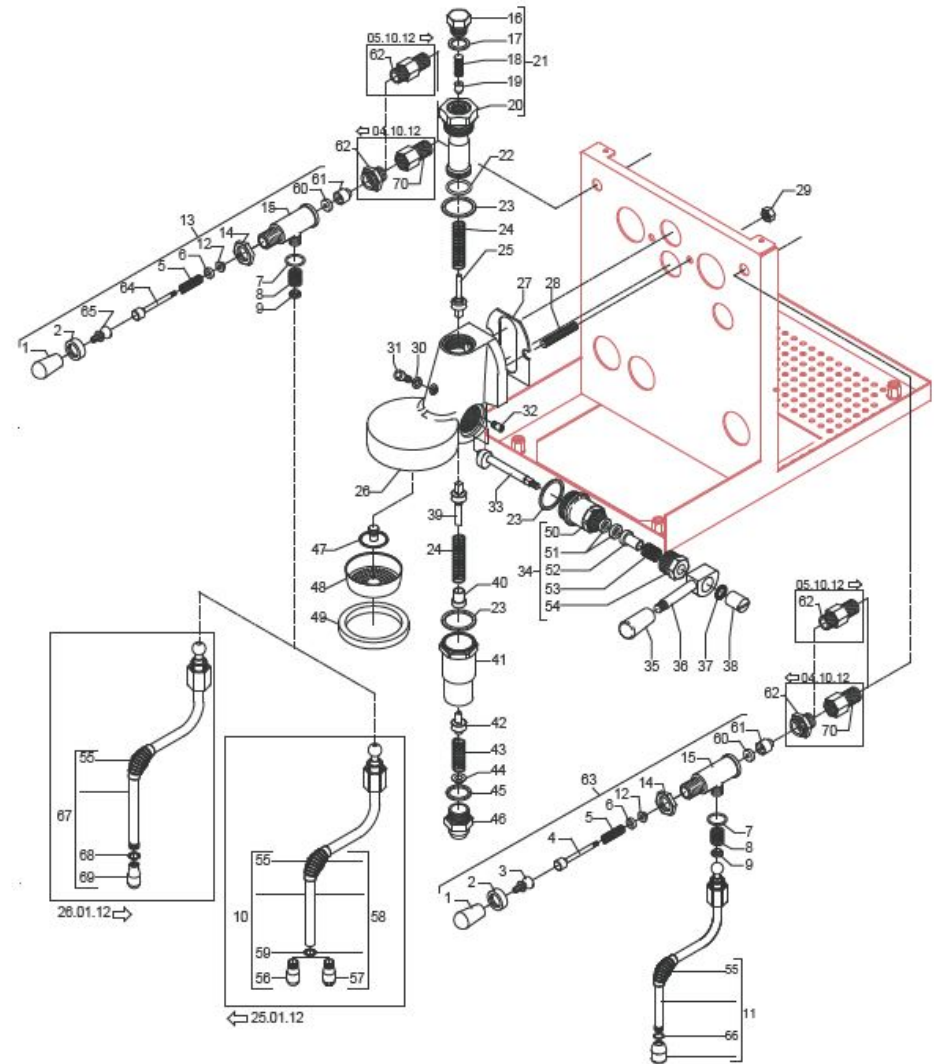

BEZZERA

MAGICA

TABLE 4 - (up to 28/01/2014)
MAG1S

TABLE 4 - (up to 28/01/2014)
MAG1S

POS	CODE	DESCRIPTION
61	5224603TP	GASKET-HOLDER
62	5225410TP	FITTING M14XM13 H26
62	5302079	FITTING M14XM13 (from 05.10.2012)
63	5964084AL	ASSEMBLY TAP
64	5260204DL	SHAFT D12X47
65	5225610	ARTICULATION M8 INOX
66	7496084	GASKET
67	7479990TW	ASSEMBLY STEAM HOSE TERMINAL 2 HOLES
68	7496084	GASKET
69	7305014	TERMINAL 2 HOLES
70	5302064	FITTING M/F M13x1

TABLE 4 - (up to 28/01/2014)
MAG1S

BEZZERA

MAGICA

TABLE 4 - (from 29/01/2014)
MAG1S

POS	CODE	DESCRIPTION
1	7371511.01	LEVER KNOB
2	5222823CM	RING NUT 3/8"
3	5225608	ARTICULATION M8 INOX
4	5260203DL	SHAFT D12X47
5	5471513	SPRING
6	5261801	WASHER D11
7	7496072	OR GASKET 121
8	5471532	SPRING
9	5190501	COMPLETE CUP
11	7479985.01TW	ASSEMBLY WATER HOSE
12	5494004	GASKET D12 X 6 PTFE GRAPHITIZED
13	5964085.01AL	ASSEMBLY TAP WITH OR
14	5221826CM	NUT 3/8
15	5283055TW	TAP BODY OT FOR OR
16	7479952	UPPER ASSY PLUG
17	7479953	GASKET TF 22X17X2
18	7479954	INOX FILTER D8,5X22
19	7479955	INJECTOR M6X0,75 FORO D0,7
20	7479956	UPPER SLEEVE ASSY
21	7479933	INJECTOR D0.7 UPPER SLEEVE ASSY
22	7479934	GASKET OR 128 VITON
23	7479935	GASKET TF D35X30X2
24	7479936	DELIVERY VALVE SPRING
25	7479937	DELIVERY VALVE ASSY
26	7479940	DELIVERY GROUP BODY
27	7493011	INSULATING
28	5267013	TIE ROD M8 X 31 ASTM A193
29	7812607	NUT M8 UNI 5587 ASTM A194
30	7479938	GASKET TF D10X6X1
31	7479939	SCREW TCE M6X8