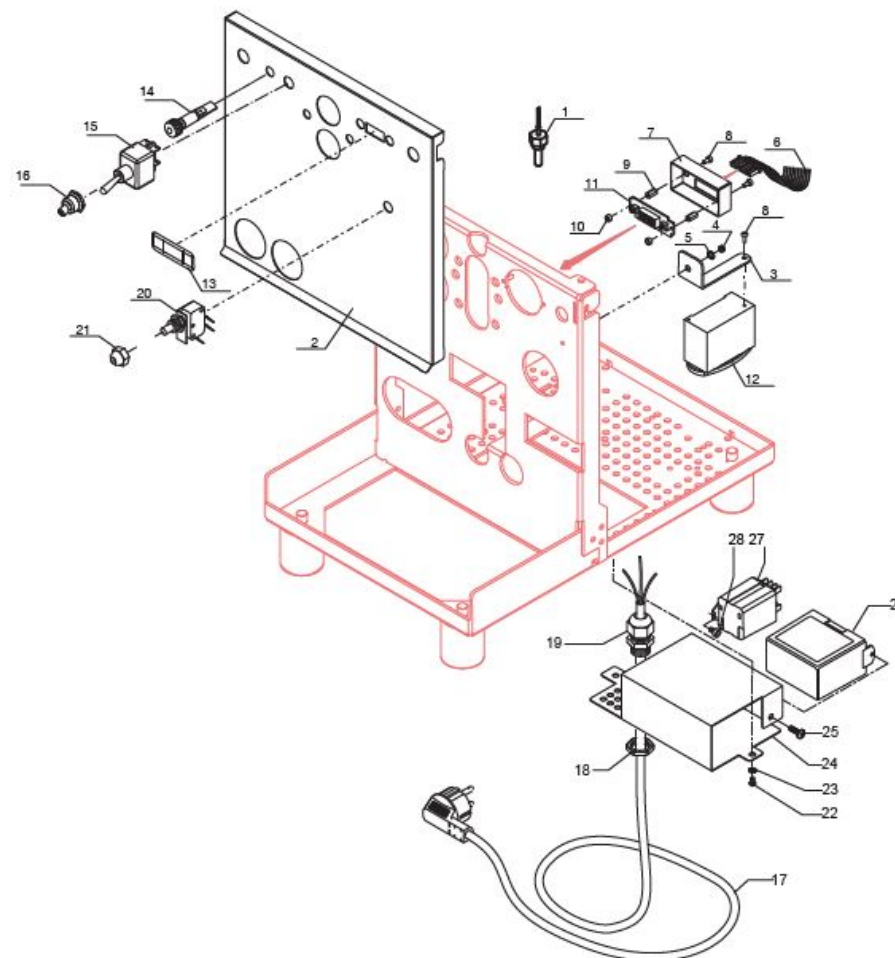

TABLE 5 - (from 01/12/2015)
MAG1S Mod. PM

BEZZERA

MAGICA

TABLE 5A
MAG1S Mod. PM PID

POS	CODE	DESCRIPTION
1	5964519	PROBE FOR THERMAL PID
2	5074908SG	GROUP FRONTAL MAGICA PM PID
3	5018468LW	PID SUPPORT
4	7822602	NUT M3
5	7814001	WASHER D4 DIN 6798A A2
6	7663581	CONNECTING CABLE
7	5053026LW	COVER
8	7816016	M3X6 SCREW
9	5191511	SPACER
10	5191510	SPACER
11	7665529	DISPLAY
12	7434021	THERMOSTAT TERMOPID 230/240V
13	5522076	TERMOPID PLATE
14	7633626	RED LED
15	7633326	BIPOLAR SWITCH LEVER
16	7372507	SWTCH PROTECTION PLASTIC
17	7555001	CABLE WITH SCHUKO PLUG
17	7552001	CABLE WITH AUSTRALIAN PLUG
17	7555003	CABLE WITH SWITZERLAND PLUG
17	7551001	CABLE WITH USA PLUG 125V 15A
17	7551003	CABLE WITH USA PLUG 250V 20A
18	7614006	NUT PG13,5
19	7614007	CABLE-PRESS PG13,5
20	7633906	MICROSWITCH 250V
21	5221875CM	NUT M10X0,75
22	7819908	SCREW TTEI M4X8
23	7814001	WASHER D4 DIN 6798A A2
24	5035709.02LW	ELECTRIC PARTS SUPPORT PLATE
25	7819404	TAPPING SCREW TPS D4.8X16 UNI 6955 A2
26	7661043.01PR	LEVEL REGULATOR 3 PROBES 220/240V

BEZZERA

MAGICA

TABLE 5A
MAG1S Mod. PM PID

BEZZERA

MAGICA

TABLE 6 - (up to 02/12/2012)
MAG1S

POS	CODE	DESCRIPTION
1	5373001	COFFEE-PRESS
2	5372101	MEASURER
3	7990603	CLEANING BRUSH
4	5471026.01	FILTER 2 CUPS 14 GRAMS WITH RUN CHANNEL
4	5471021.01	FILTER 2 CUPS 12 GRAMS AISI 304 WITH RUN CHANNEL
5	5471031.01	FILTER 1 CUP 8 GRAMS WITH RUN CHANNEL
5	5471020.01	FILTER 1 CUP 6 GRAMS WITH RUN CHANNEL
6	5471003	BLIND FILTER
7	5471527	FILTER-HOLDER SPRING D1.2 AISI 302
8	7479972.01TW	FILTER-HOLDER
9	7305006TW	SPOUT 1 WAY
10	7305007TW	SPOUT 2 WAY
11	7371502	KNOB POLISHED
12	5373915CM	KNOB CHROME CAP
13	5965551.02R	ASSEMBLY COMPLETE FILTER-HOLDER 1 CUP
14	5965550.02R	ASSEMBLY FILTER-HOLDER 2 CUPS