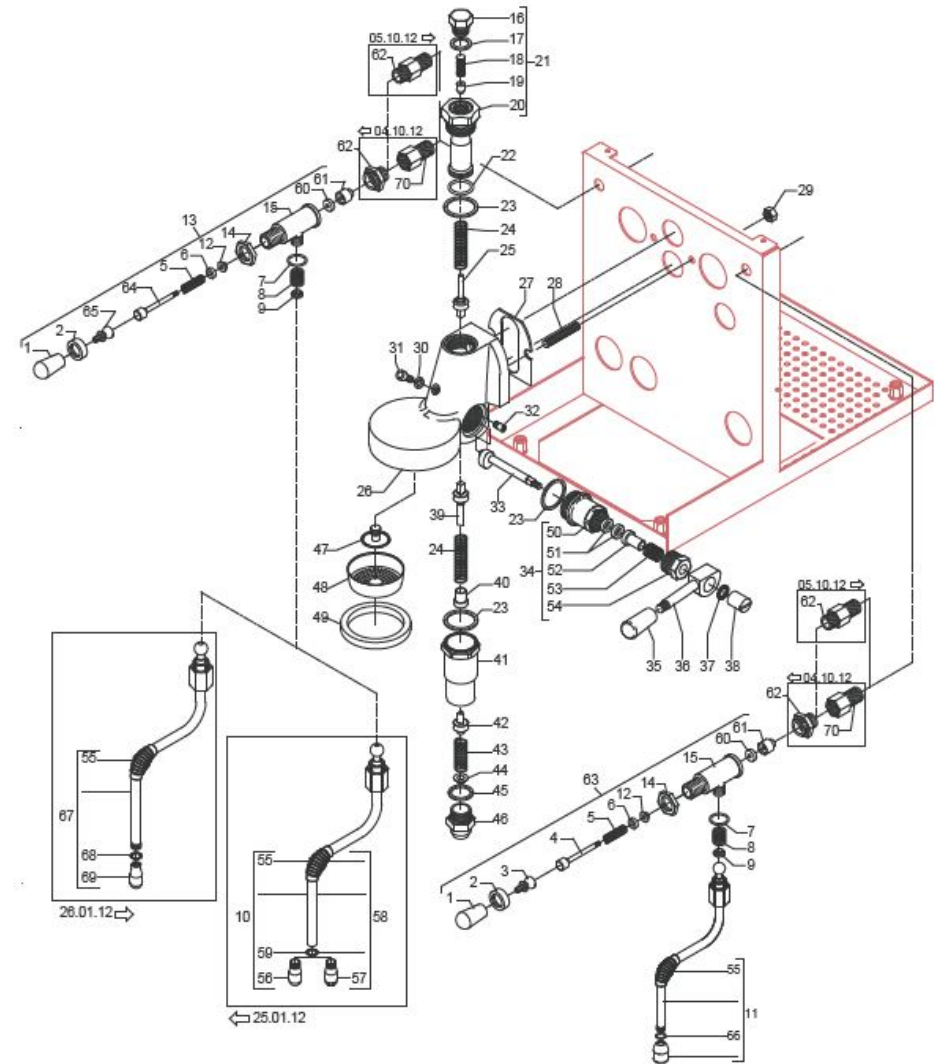

TABLE 4 - (up to 28/01/2014)
MAG1S

POS	CODE	DESCRIPTION
1	7371511.01	LEVER KNOB
2	5222823CM	RING NUT 3/8
3	5225608	ARTICULATION M8 INOX
4	5260203DL	SHAFT D12X47
5	5471513	SPRING
6	5261801	WASHER D11
7	7496072	OR GASKET 121
8	5471532	SPRING
9	5190501	COMPLETE CUP
10	7479958	ASSEMBLY STEAM HOSE TERMINAL 4 HOLES
11	7479985TW	ASSEMBLY WATER HOSE
12	5494004	GASKET D12 X 6 PTFE GRAPHITIZED
13	5964085AL	ASSEMBLY TAP
14	5221826CM	NUT 3/8
15	5283047TW	TAP BODY OT
16	7479952	UPPER ASSY PLUG
17	7479953	GASKET TF 22X17X2
18	7479954	INOX FILTER D8,5X22
19	7479955	INJECTOR M6X0,75 FORO D0,7
20	7479956	UPPER SLEEVE ASSY
21	7479933	INJECTOR D0.7 UPPER SLEEVE ASSY
22	7479934	GASKET OR 128 VITON
23	7479935	GASKET TF D35X30X2
24	7479936	DELIVERY VALVE SPRING
25	7479937	DELIVERY VALVE ASSY
26	7479940	DELIVERY GROUP BODY
27	7493011	INSULATING
28	5267013	TIE ROD M8 X 31 ASTM A193
29	7812607	NUT M8 UNI 5587 ASTM A194
30	7479938	GASKET TF D10X6X1

TABLE 4 - (up to 28/01/2014)
MAG1S