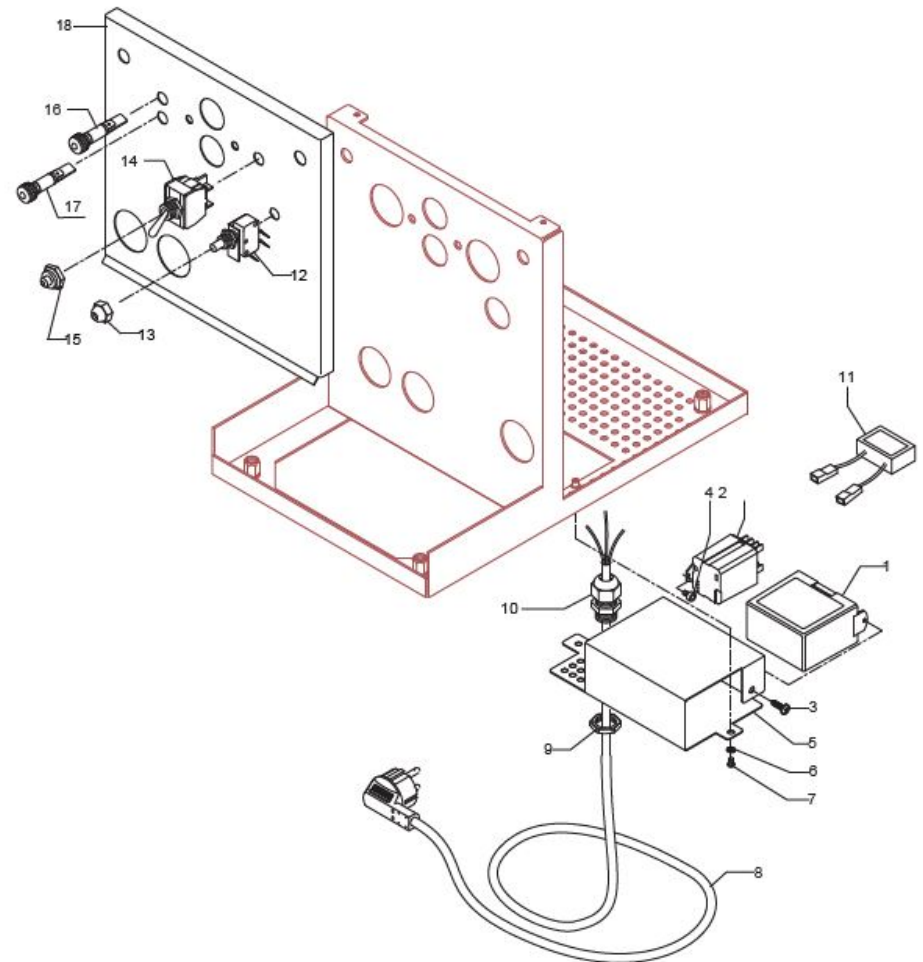

TABLE 5 - (up to 30/11/2015)
MAG1S Mod. PM

TABLE 5 - (from 01/12/2015)
MAG1S Mod. PM

POS	CODE	DESCRIPTION
1	7661033.02PR	LEVEL REGULATOR 3 PROBES 110/120V
1	7661043.01PR	LEVEL REGULATOR 3 PROBES 220/240V
2	7635418	RELAY 16A 110V
2	7635419	RELAY 16A 220/230V
2	7635420	RELAY 16A 240V
3	7819404	TAPPING SCREW TPS D4.8X16 UNI 6955 A2
4	7816017	SCREW TCEI M4X6
5	5035709.02LL	ELECTRIC PARTS SUPPORT PLATE
6	7814001	WASHER D4 DIN 6798A A2
7	7819908	SCREW TTEI M4X8
8	7552001	CABLE WITH AUSTRALIAN PLUG
8	7555003	CABLE WITH SWITZERLAND PLUG
8	7551001	CABLE WITH USA PLUG 125V 15A
8	7551003	CABLE WITH USA PLUG 250V 20A
8	7555001	CABLE WITH SCHUKO PLUG
9	7614006	NUT PG13,5
10	7614007	CABLE-PRESS PG13,5
11	7663005R	FILTER RC
12	7633906	MICROSWITCH 250V
13	5221875CM	NUT M10X0,75
14	7633326	BIPOLAR SWITCH LEVER
15	7372507	SWTCH PROTECTION PLASTIC
16	7633624	GREEN LAMP
17	7633625	ORANGE LAMP
18	5074468.01SG	GROUP FRONTAL STAINLESS STEEL POLISHED

TABLE 5 - (from 01/12/2015)
MAG1S Mod. PM

BEZZERA

MAGICA

TABLE 5A
MAG1S Mod. PM PID

POS	CODE	DESCRIPTION
1	5964519	PROBE FOR THERMAL PID
2	5074908SG	GROUP FRONTAL MAGICA PM PID
3	5018468LW	PID SUPPORT
4	7822602	NUT M3
5	7814001	WASHER D4 DIN 6798A A2
6	7663581	CONNECTING CABLE
7	5053026LW	COVER
8	7816016	M3X6 SCREW
9	5191511	SPACER
10	5191510	SPACER
11	7665529	DISPLAY
12	7434021	THERMOSTAT TERMOPID 230/240V
13	5522076	TERMOPID PLATE
14	7633626	RED LED
15	7633326	BIPOLAR SWITCH LEVER
16	7372507	SWTCH PROTECTION PLASTIC
17	7555001	CABLE WITH SCHUKO PLUG
17	7552001	CABLE WITH AUSTRALIAN PLUG
17	7555003	CABLE WITH SWITZERLAND PLUG
17	7551001	CABLE WITH USA PLUG 125V 15A
17	7551003	CABLE WITH USA PLUG 250V 20A
18	7614006	NUT PG13,5
19	7614007	CABLE-PRESS PG13,5
20	7633906	MICROSWITCH 250V
21	5221875CM	NUT M10X0,75
22	7819908	SCREW TTEI M4X8
23	7814001	WASHER D4 DIN 6798A A2
24	5035709.02LW	ELECTRIC PARTS SUPPORT PLATE
25	7819404	TAPPING SCREW TPS D4.8X16 UNI 6955 A2
26	7661043.01PR	LEVEL REGULATOR 3 PROBES 220/240V