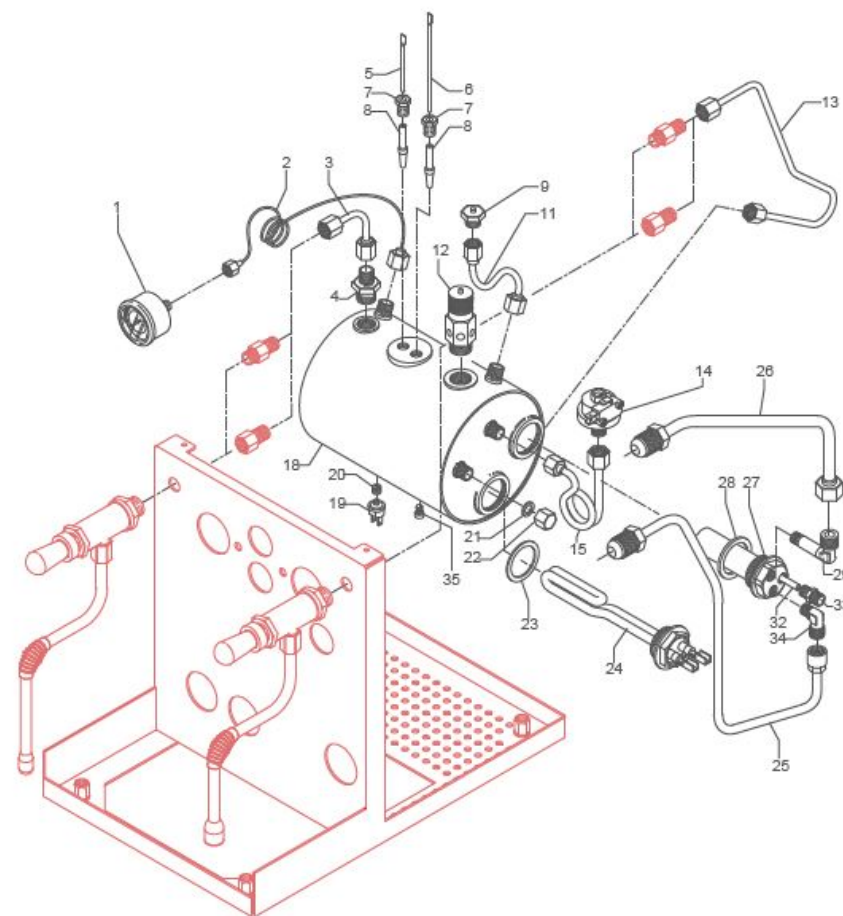

TABLE 3
MAG1S

TABLE 3
MAG1S

POS	CODE	DESCRIPTION
33	5302006TP	STRAIGHT FITTING 1/8"
34	5301520TR	UNION ELBOW 1/8"
35	5227002	SCREW M8 X 6 OT

TABLE 3
MAG1S

TABLE 4 - (up to 28/01/2014)
MAG1S

POS	CODE	DESCRIPTION
1	7371511.01	LEVER KNOB
2	5222823CM	RING NUT 3/8
3	5225608	ARTICULATION M8 INOX
4	5260203DL	SHAFT D12X47
5	5471513	SPRING
6	5261801	WASHER D11
7	7496072	OR GASKET 121
8	5471532	SPRING
9	5190501	COMPLETE CUP
10	7479958	ASSEMBLY STEAM HOSE TERMINAL 4 HOLES
11	7479985TW	ASSEMBLY WATER HOSE
12	5494004	GASKET D12 X 6 PTFE GRAPHITIZED
13	5964085AL	ASSEMBLY TAP
14	5221826CM	NUT 3/8
15	5283047TW	TAP BODY OT
16	7479952	UPPER ASSY PLUG
17	7479953	GASKET TF 22X17X2
18	7479954	INOX FILTER D8,5X22
19	7479955	INJECTOR M6X0,75 FORO D0,7
20	7479956	UPPER SLEEVE ASSY
21	7479933	INJECTOR D0.7 UPPER SLEEVE ASSY
22	7479934	GASKET OR 128 VITON
23	7479935	GASKET TF D35X30X2
24	7479936	DELIVERY VALVE SPRING
25	7479937	DELIVERY VALVE ASSY
26	7479940	DELIVERY GROUP BODY
27	7493011	INSULATING
28	5267013	TIE ROD M8 X 31 ASTM A193
29	7812607	NUT M8 UNI 5587 ASTM A194
30	7479938	GASKET TF D10X6X1