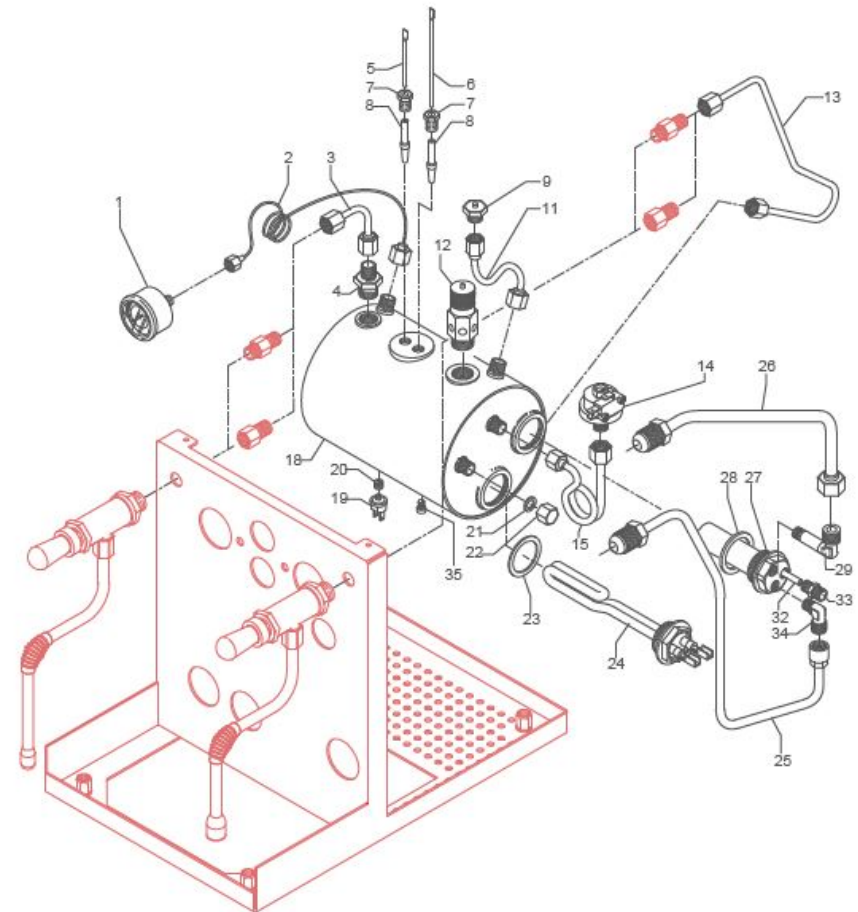

TABLE 3
MAG1S

TABLE 3
MAG1S

POS	CODE	DESCRIPTION
33	5302006TP	STRAIGHT FITTING 1/8"
34	5301520TR	UNION ELBOW 1/8"
35	5227002	SCREW M8 X 6 OT

TABLE 3
MAG1S

TABLE 4 - (up to 28/01/2014)
MAG1S

POS	CODE	DESCRIPTION
1	7371511.01	LEVER KNOB
2	5222823CM	RING NUT 3/8
3	5225608	ARTICULATION M8 INOX
4	5260203DL	SHAFT D12X47
5	5471513	SPRING
6	5261801	WASHER D11
7	7496072	OR GASKET 121
8	5471532	SPRING
9	5190501	COMPLETE CUP
10	7479958	ASSEMBLY STEAM HOSE TERMINAL 4 HOLES
11	7479985TW	ASSEMBLY WATER HOSE
12	5494004	GASKET D12 X 6 PTFE GRAPHITIZED
13	5964085AL	ASSEMBLY TAP
14	5221826CM	NUT 3/8
15	5283047TW	TAP BODY OT
16	7479952	UPPER ASSY PLUG
17	7479953	GASKET TF 22X17X2
18	7479954	INOX FILTER D8,5X22
19	7479955	INJECTOR M6X0,75 FORO D0,7
20	7479956	UPPER SLEEVE ASSY
21	7479933	INJECTOR D0.7 UPPER SLEEVE ASSY
22	7479934	GASKET OR 128 VITON
23	7479935	GASKET TF D35X30X2
24	7479936	DELIVERY VALVE SPRING
25	7479937	DELIVERY VALVE ASSY
26	7479940	DELIVERY GROUP BODY
27	7493011	INSULATING
28	5267013	TIE ROD M8 X 31 ASTM A193
29	7812607	NUT M8 UNI 5587 ASTM A194
30	7479938	GASKET TF D10X6X1