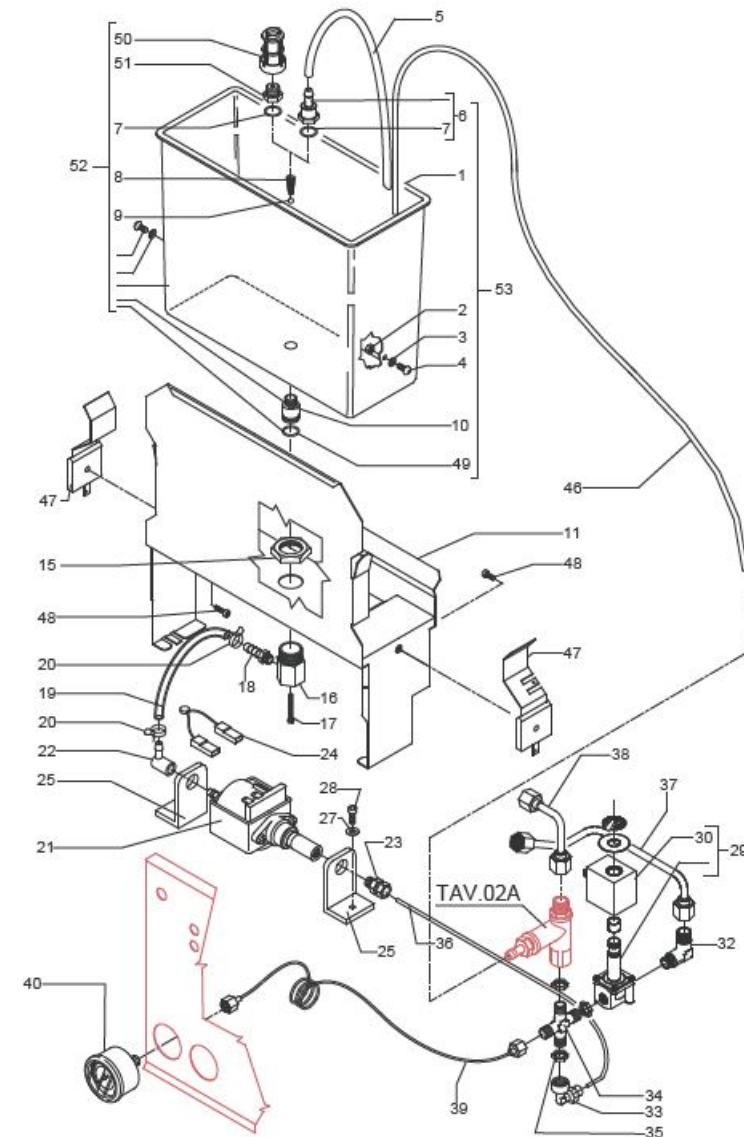

MAGICA

COD. 9942049.04

REV. 02

TABLE 1
MAG1S

POS	CODE	DESCRIPTION
1	5163205.01CM	CUP-HEATER
2	5074631LW	CUPS-HEATER GRID STAINLESS STEEL POLISHED
3	7818603	TAPPING SCREW M4X13
4	7474212	ADHESIVE FEET
5	5056301LW	CUPS-HEATER TANK
6	7816002	SCREW TCEI M4X12
7	5344023.01	BODY STAINLESS STEEL POLISHED
8	5340019LL	MAGICA PM PID CHASSIS
8	5340003.05LL	CHASSIS BLACK
9	7474218	FEET M10 D40X46
10	5340513	DRIP TRAY STAINLESS STEEL POLISHED
11	5074617LW	DIP TRAY GRID
13	7809804	PLAIN WASHER D4
14	5961727	ASSEMBLY CUPS-HEATER

TABLE 2
MAG1S

BEZZERA**MAGICA**

TABLE 2A - (up to 30/10/2012)
MAG1S

POS	CODE	DESCRIPTION
1	5302072	RUBBER-HOLDER FITTING
2	5471506.01	CALIBRATED SPRING D1 H26 AISI 302
3	7496052	OR GASKET 114
4	5224619TP	GASKET-HOLDER
5	7496018	OR GASKET 105 VITON
6	5283049	SURPRESSION VALVE BODY
7	5224615TP	GASKET-HOLDER
8	5471505	SPRING
9	5302017TP	STRAIGHT FITTING M12 H26.5 OT
10	5965165	ASSEMBLY SURPRESSION VALVE 12BAR
11	5493001	GASKET D8 X 4 EPT 70SH

BEZZERA**MAGICA**

TABLE 2A - (up to 30/10/2012)
MAG1S

TABLE 2A - (from 31/10/2012)
MAG1S

POS	CODE	DESCRIPTION
1	5302077TP	RUBBER-HOLDER FITTING
2	5471539	CALIBRATED SPRING D.1,6
3	7496052	OR GASKET 114
4	5224620TP	GASKET-HOLDER
5	7496018	OR GASKET 105 VITON
6	5283053TP	SURPRESSION VALVE BODY
7	5224615TP	GASKET-HOLDER
8	5471505	SPRING
9	5302017TP	STRAIGHT FITTING M12 H26.5 OT
10	5965212.01AL	ASSEMBLY SURPRESSION VALVE 12BAR
11	5493042	GASKET D.11X3
12	5471019	INOX WIRE FILER D8,5X5 AISI304