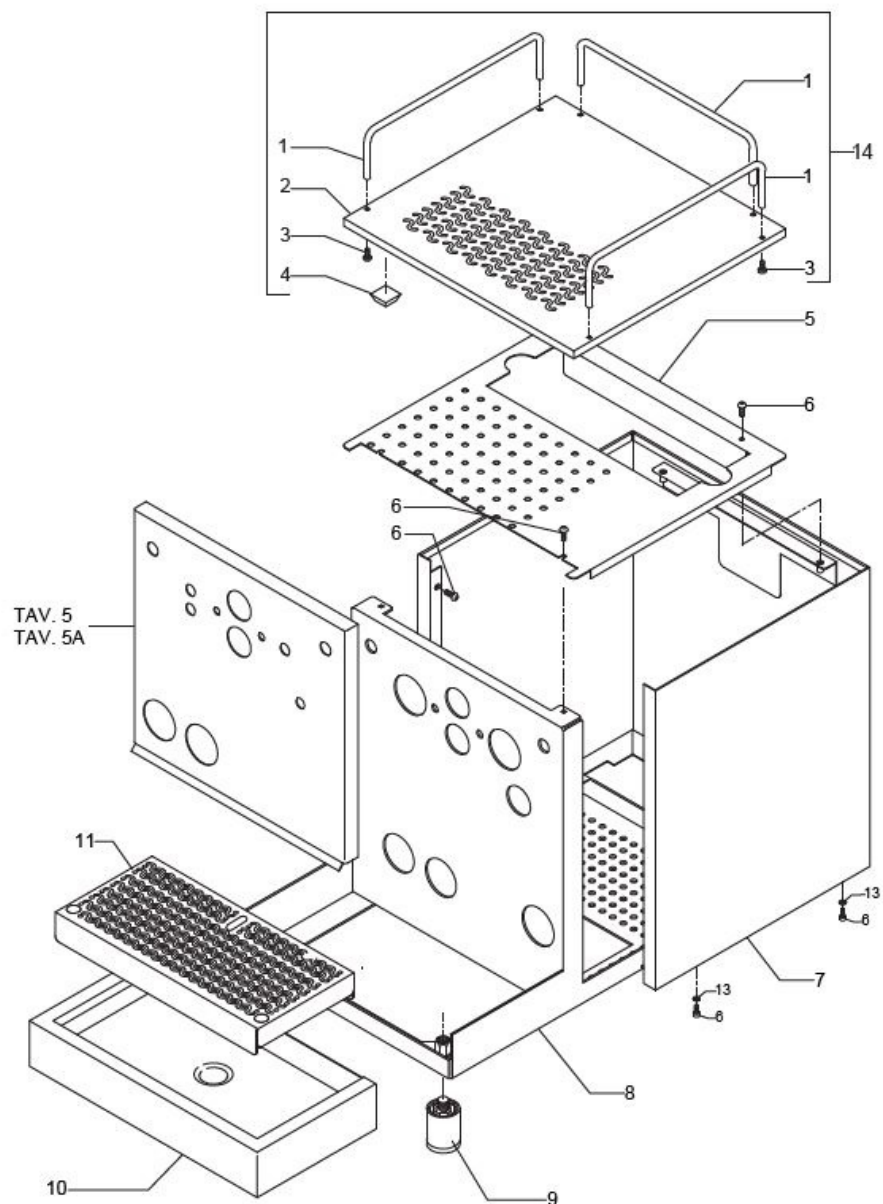

POS	CODE	DESCRIPTION
1	5163205.01CM	CUP-HEATER
2	5074631LW	CUPS-HEATER GRID STAINLESS STEEL POLISHED
3	7818603	TAPPING SCREW M4X13
4	7474212	ADHESIVE FEET
5	5056301LW	CUPS-HEATER TANK
6	7816002	SCREW TCEI M4X12
7	5344023.01	BODY STAINLESS STEEL POLISHED
8	5340019LL	MAGICA PM PID CHASSIS
8	5340003.05LL	CHASSIS BLACK
9	7474218	FEET M10 D40X46
10	5340513	DRIP TRAY STAINLESS STEEL POLISHED
11	5074617LW	DIP TRAY GRID
13	7809804	PLAIN WASHER D4
14	5961727	ASSEMBLY CUPS-HEATER

TABLE 1
MAG1S