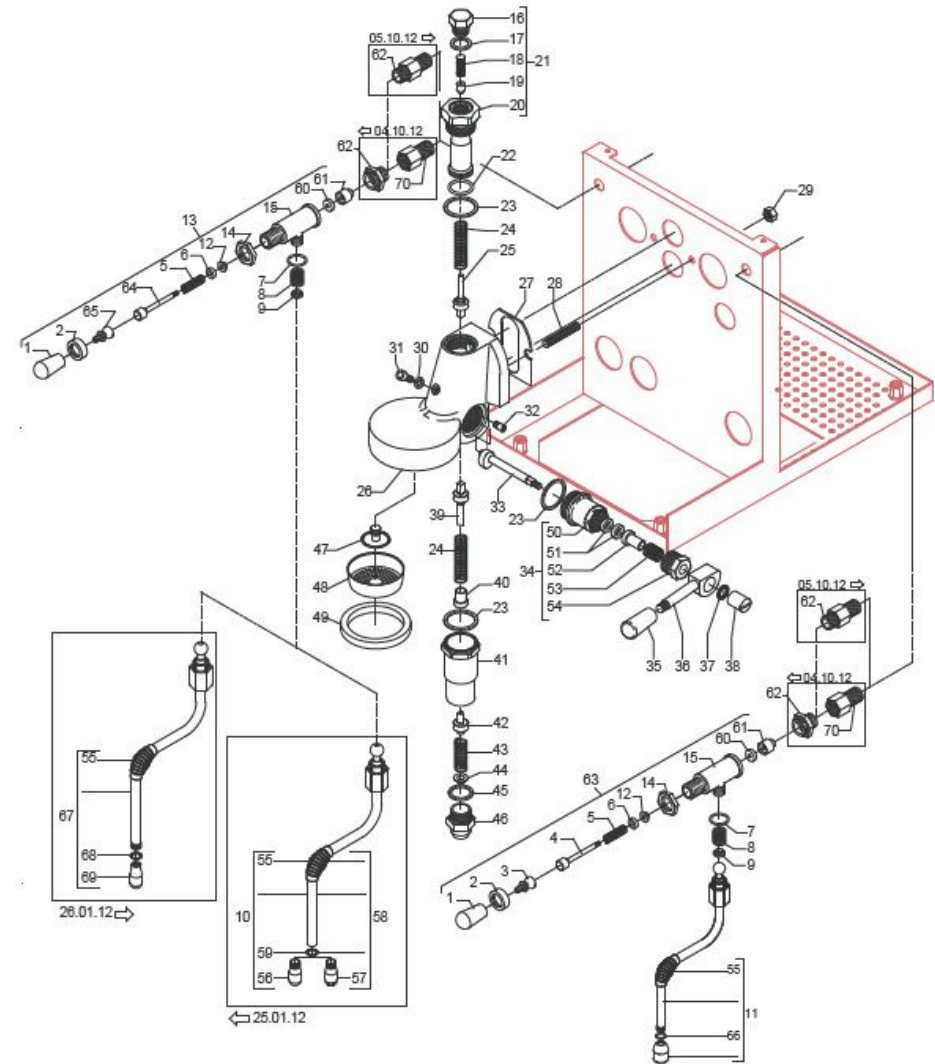

BEZZERA

MAGICA

TABLE 4 - (up to 28/01/2014)
MAG1S

TABLE 4 - (up to 28/01/2014)
MAG1S

POS	CODE	DESCRIPTION
61	5224603TP	GASKET-HOLDER
62	5225410TP	FITTING M14XM13 H26
62	5302079	FITTING M14XM13 (from 05.10.2012)
63	5964084AL	ASSEMBLY TAP
64	5260204DL	SHAFT D12X47
65	5225610	ARTICULATION M8 INOX
66	7496084	GASKET
67	7479990TW	ASSEMBLY STEAM HOSE TERMINAL 2 HOLES
68	7496084	GASKET
69	7305014	TERMINAL 2 HOLES
70	5302064	FITTING M/F M13x1

TABLE 4 - (up to 28/01/2014)
MAG1S

BEZZERA

MAGICA

TABLE 4 - (from 29/01/2014)
MAG1S

POS	CODE	DESCRIPTION
1	7371511.01	LEVER KNOB
2	5222823CM	RING NUT 3/8"
3	5225608	ARTICULATION M8 INOX
4	5260203DL	SHAFT D12X47
5	5471513	SPRING
6	5261801	WASHER D11
7	7496072	OR GASKET 121
8	5471532	SPRING
9	5190501	COMPLETE CUP
11	7479985.01TW	ASSEMBLY WATER HOSE
12	5494004	GASKET D12 X 6 PTFE GRAPHITIZED
13	5964085.01AL	ASSEMBLY TAP WITH OR
14	5221826CM	NUT 3/8
15	5283055TW	TAP BODY OT FOR OR
16	7479952	UPPER ASSY PLUG
17	7479953	GASKET TF 22X17X2
18	7479954	INOX FILTER D8,5X22
19	7479955	INJECTOR M6X0,75 FORO D0,7
20	7479956	UPPER SLEEVE ASSY
21	7479933	INJECTOR D0.7 UPPER SLEEVE ASSY
22	7479934	GASKET OR 128 VITON
23	7479935	GASKET TF D35X30X2
24	7479936	DELIVERY VALVE SPRING
25	7479937	DELIVERY VALVE ASSY
26	7479940	DELIVERY GROUP BODY
27	7493011	INSULATING
28	5267013	TIE ROD M8 X 31 ASTM A193
29	7812607	NUT M8 UNI 5587 ASTM A194
30	7479938	GASKET TF D10X6X1
31	7479939	SCREW TCE M6X8