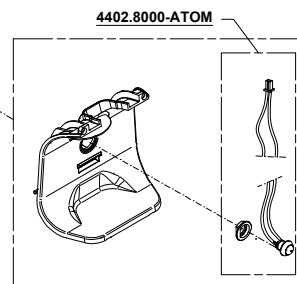

ATOM

220V - 60Hz
230/240V - 50Hz
110V - 60Hz

07/09/2020

E83/E84

1013.0008 (8uF)(220V)
1013.0030 (30uF)(110V)

KIT MONTAGGIO FASTENING KIT

2580.0100KIT
FISSAGGIO MACINE
BURRS FASTENING SCREWS

(6060.0002)

(6060.0032)

2580.0300KIT
FISSAGGIO COPERCHIO
COVER FASTENING SCREWS

(6060.0144)

(2580.0064)

2580.0400KIT
FISSAGGIO PORTAMACINE
UPPER BURRS HOLDER FASTENING SCREWS

(6060.0022)

2580.0500KIT
FISSAGGIO FORCELLA, SCIVOLO,
CONSOLE
FORK, CHUTE, CONSOLE SCREWS