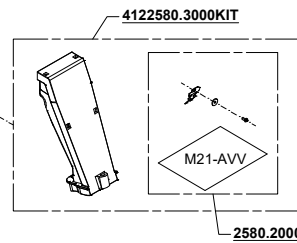

ATOM

220V - 60Hz
230/240V - 50Hz
110V - 60Hz

07/09/2020

E83/E84

1013.0008 (8uF)(220V)
1013.0030 (30uF)(110V)

KIT MONTAGGIO FASTENING KIT

2580.0100KIT
FISSAGGIO MACINE
BURRS FASTENING SCREWS

(6060.0002)