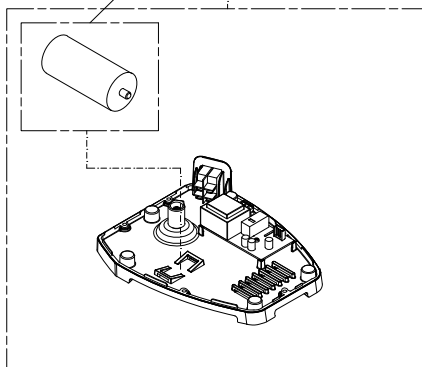

ATOM

220V - 60Hz
230/240V - 50Hz
110V - 60Hz

07/09/2020

E83/E84

1013.0008 (8uF)(220V)
1013.0030 (30uF)(110V)

KIT MONTAGGIO FASTENING KIT

2580.0100KIT
FISSAGGIO MACINE
BURRS FASTENING SCREWS

(6060.0002)