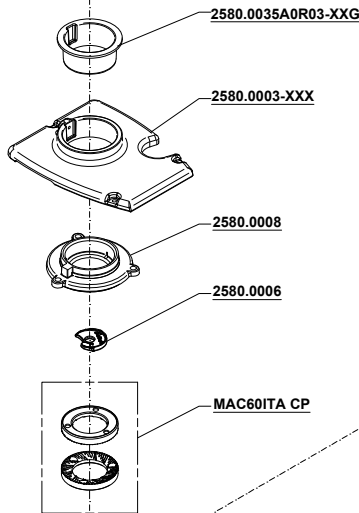

ATOM

220V - 60Hz
230/240V - 50Hz
110V - 60Hz

07/09/2020

E83/E84

1013.0008 (8uF)(220V)
1013.0030 (30uF)(110V)

KIT MONTAGGIO FASTENING KIT

2580.0100KIT
FISSAGGIO MACINE
BURRS FASTENING SCREWS

(6060.0002)

(6060.0032)

2580.0300KIT
FISSAGGIO COPERCHIO
COVER FASTENING SCREWS

(6060.0144)

(2580.0064)

2580.0400KIT
FISSAGGIO PORTAMACINE
UPPER BURRS HOLDER FASTENING SCREWS

(6060.0022)

2580.0500KIT
FISSAGGIO FORCELLA, SCIVOLO,
CONSOLE
FORK, CHUTE, CONSOLE SCREWS