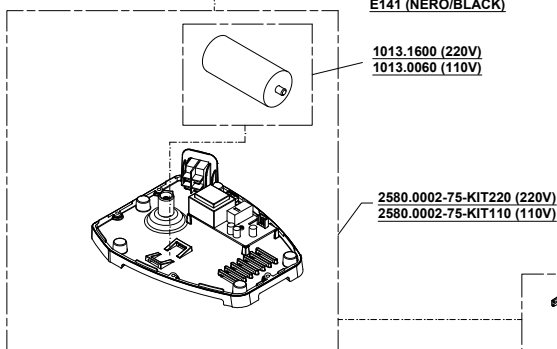

KIT MONTAGGIO FASTENING KIT

2580.0300KIT FISSAGGIO COPERCHIO COVER FASTENING SCREWS

2580.0400KIT FISSAGGIO PORTAMACINE UPPER BURRS HOLDER FASTENING SCREWS

2580.0100KIT FISSAGGIO MACINE BURRS FASTENING SCREWS

2580.0500KIT FISSAGGIO FORCELLA, SCIVOLO, CONSOLE FORK, CHUTE, CONSOLE SCREWS

E140 (BIANCO/WHITE)
E141 (NERO/BLACK)