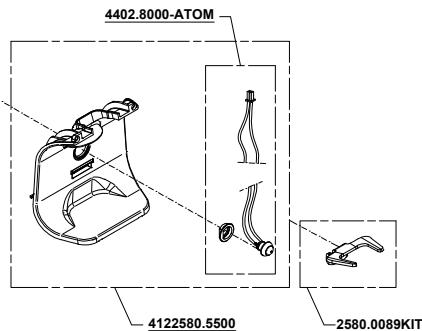

KIT MONTAGGIO FASTENING KIT

2580.0300KIT FISSAGGIO COPERCHIO COVER FASTENING SCREWS

2580.0400KIT FISSAGGIO PORTAMACINE UPPER BURRS HOLDER FASTENING SCREWS

2580.0100KIT FISSAGGIO MACINE BURRS FASTENING SCREWS

2580.0500KIT FISSAGGIO FORCELLA, SCIVOLO, CONSOLE FORK, CHUTE, CONSOLE SCREWS

E140 (BIANCO/WHITE)
E141 (NERO/BLACK)